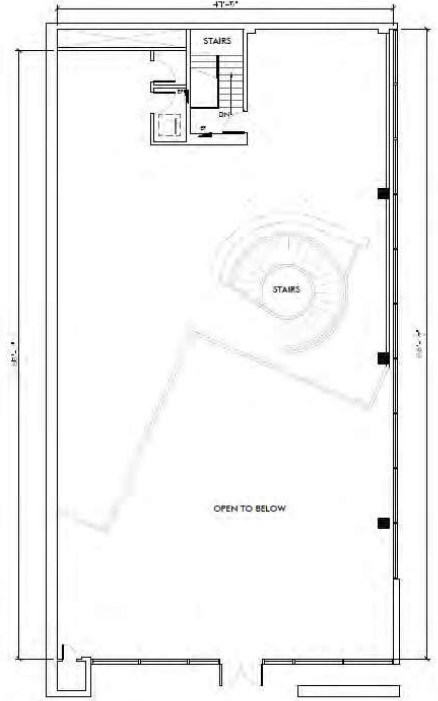

1 **BASEMENT**
SCALE: 1/8"=1'-0"

915 Houston St. Fort Worth, TX
May 23, 2023.

idg

idg
ARCHITECTURE
INTERIOR DESIGN
GROUP

1 **FIRST FLOOR**
SCALE: 1/8"=1'-0"

915 Houston St. Fort Worth, TX
May 23, 2023.

idg

idg
ARCHITECTURE
INTERIOR DESIGN
GROUP

1 **MEZZANINE**
SCALE: 1/8"=1'-0"

915 Houston St. Fort Worth, TX
May 23, 2023.

idg

idg
ARCHITECTURE
INTERIOR DESIGN
GROUP