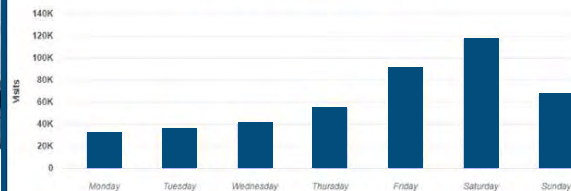

VISITOR METRICS

Visits:	434.5K
Visits PSF:	2.21
Size:	196.3K
Visitors:	267.7K
Visit Frequency:	1.62
Avg. Dwell Time:	145 Min.
Visits YoY:	+0.2%
Visits Yo2Y:	+1.8%
Visits Yo3Y:	+54%

VISITOR JOURNEY

Fort Worth Convention Center

Circumference: 1574 Feet
Radius: 250 Feet
Area: 4,528 Acres

Deco 969 Apartment Complex

HOURLY VISITS

DAILY VISITS

LENGTH OF STAY