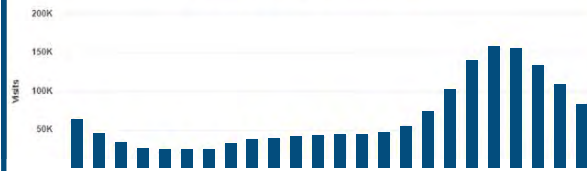

VISITOR METRICS

Visits:	434.5K
Visits PSF:	2.21
Size:	196.3K
Visitors:	267.7K
Visit Frequency:	1.62
Avg. Dwell Time:	145 Min.
Visits YoY:	+0.2%
Visits Yo2Y:	+1.8%
Visits Yo3Y:	+54%

VISITOR JOURNEY

Fort Worth Convention Center

Circumference: 1574 Feet
Radius: 250 Feet
Area: 4,528 Acres

Deco 969 Apartment Complex

HOURLY VISITS

DAILY VISITS

LENGTH OF STAY