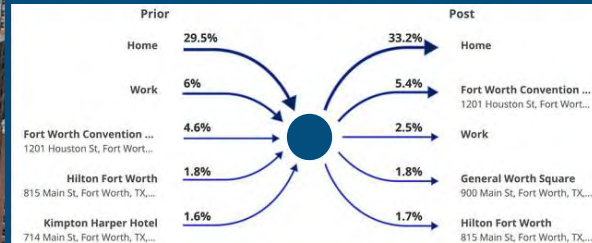

VISITOR METRICS

Visits:	434.5K
Visits PSF:	2.21
Size:	196.3K
Visitors:	267.7K
Visit Frequency:	1.62
Avg. Dwell Time:	145 Min.
Visits YoY:	+0.2%
Visits Yo2Y:	+1.8%
Visits Yo3Y:	+54%

VISITOR JOURNEY

Fort Worth Convention Center

Circumference: 1574 Feet
Radius: 250 Feet
Area: 4,528 Acres

Deco 969 Apartment Complex

HOURLY VISITS

DAILY VISITS

LENGTH OF STAY