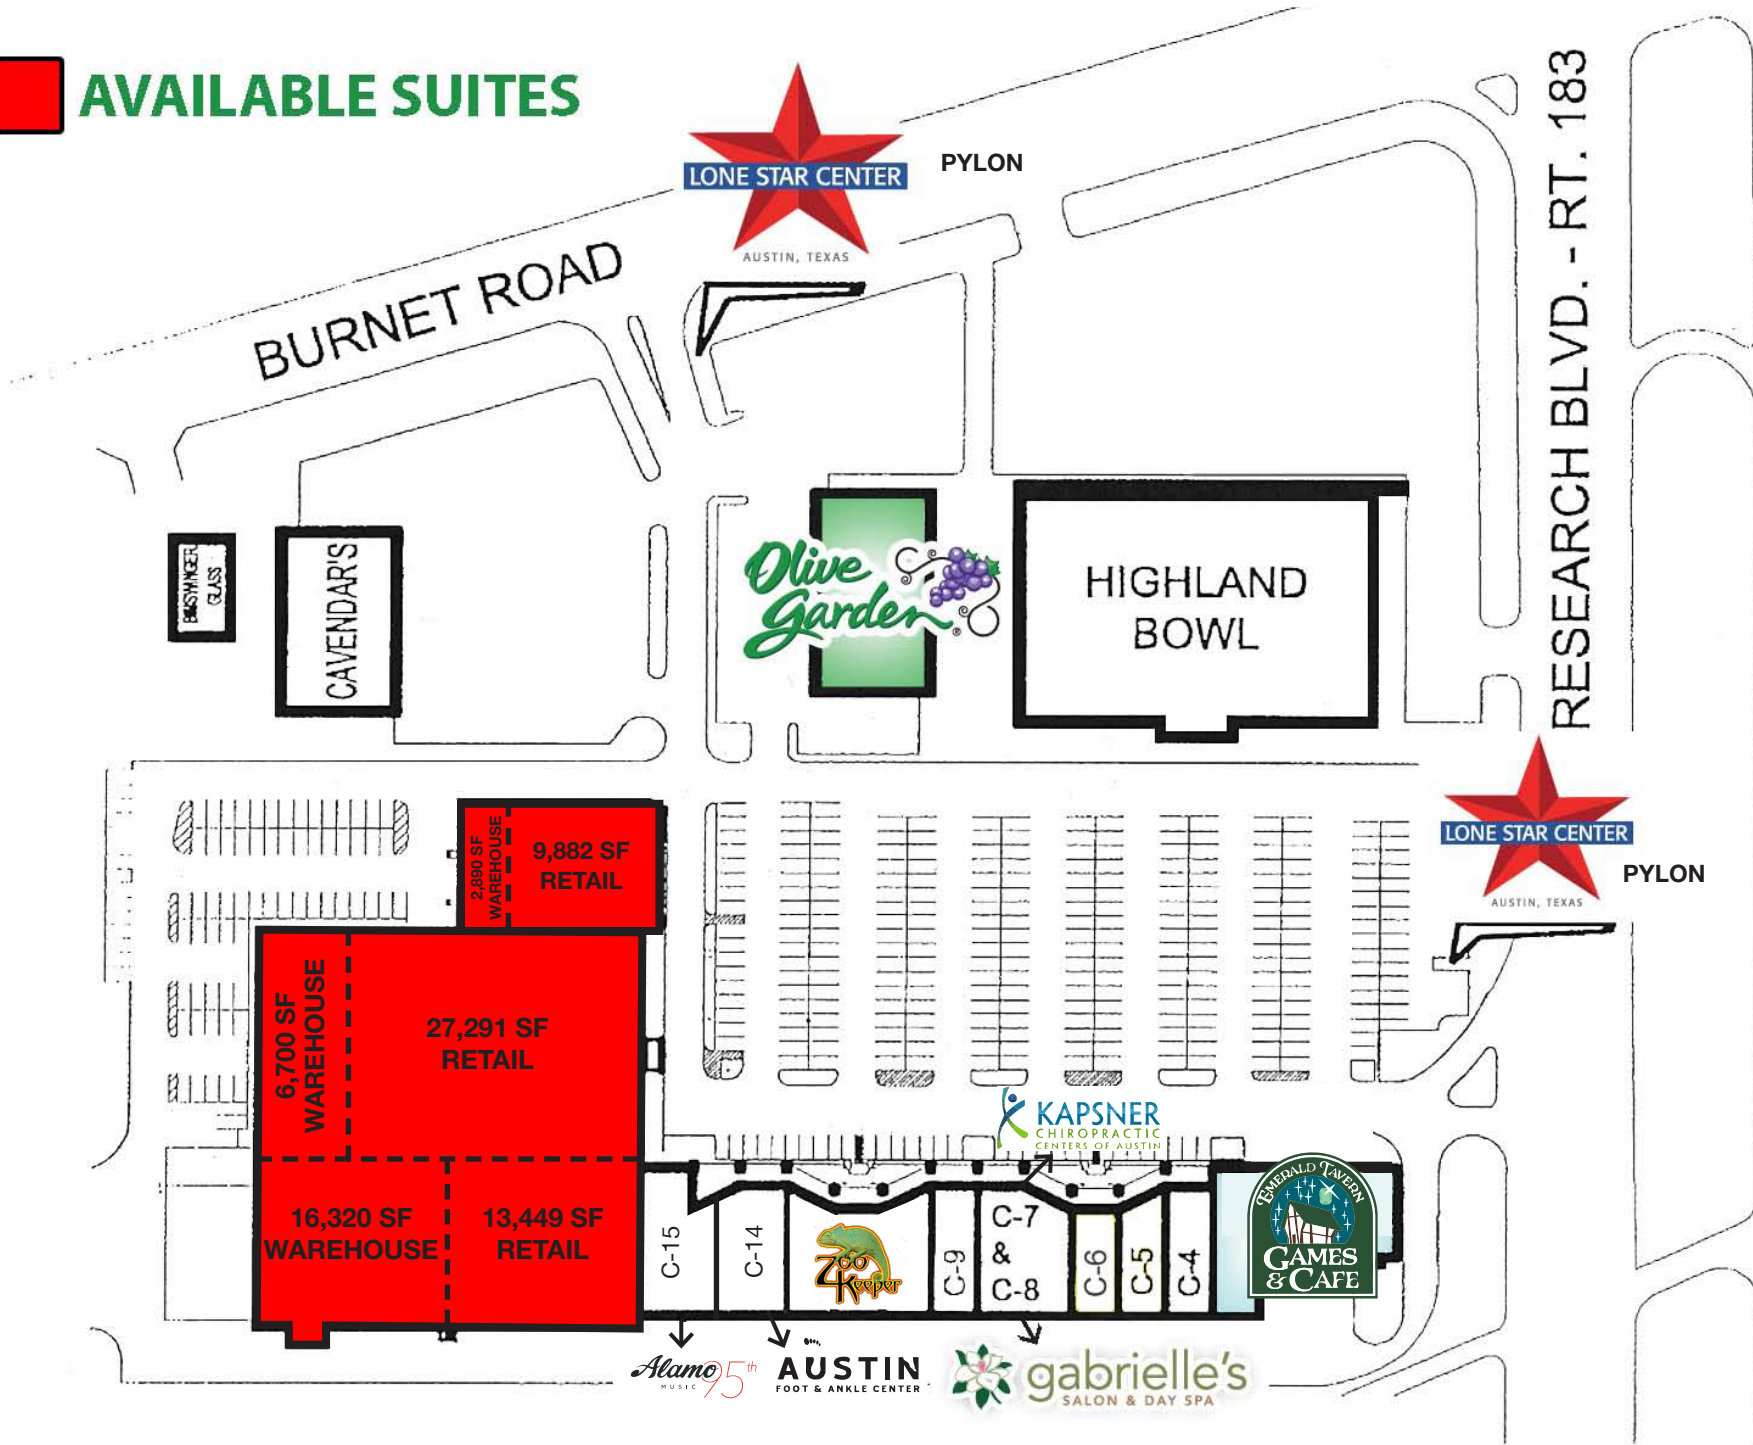

# AVAILABLE SUITES

BURNET ROAD

RESEARCH BLVD. - RT. 183

LONE STAR CENTER

PYLON

Olive Garden

HIGHLAND BOWL

CAVENDAR'S

EMSTINGER GLASS

LONE STAR CENTER

PYLON

6,700 SF WAREHOUSE

27,291 SF RETAIL

2,890 SF WAREHOUSE  
9,882 SF RETAIL

16,320 SF WAREHOUSE

13,449 SF RETAIL

Alamo MUSIC 95th

AUSTIN FOOT & ANKLE CENTER

gabrielle's SALON & DAY SPA

ZOO Keeper

KAPSNER CHIROPRACTIC CENTERS OF AUSTIN

FEMERALD TAVERN GAMES & CAFE

C-15

C-14

C-9 & C-8

C-7

C-6

C-5

C-4