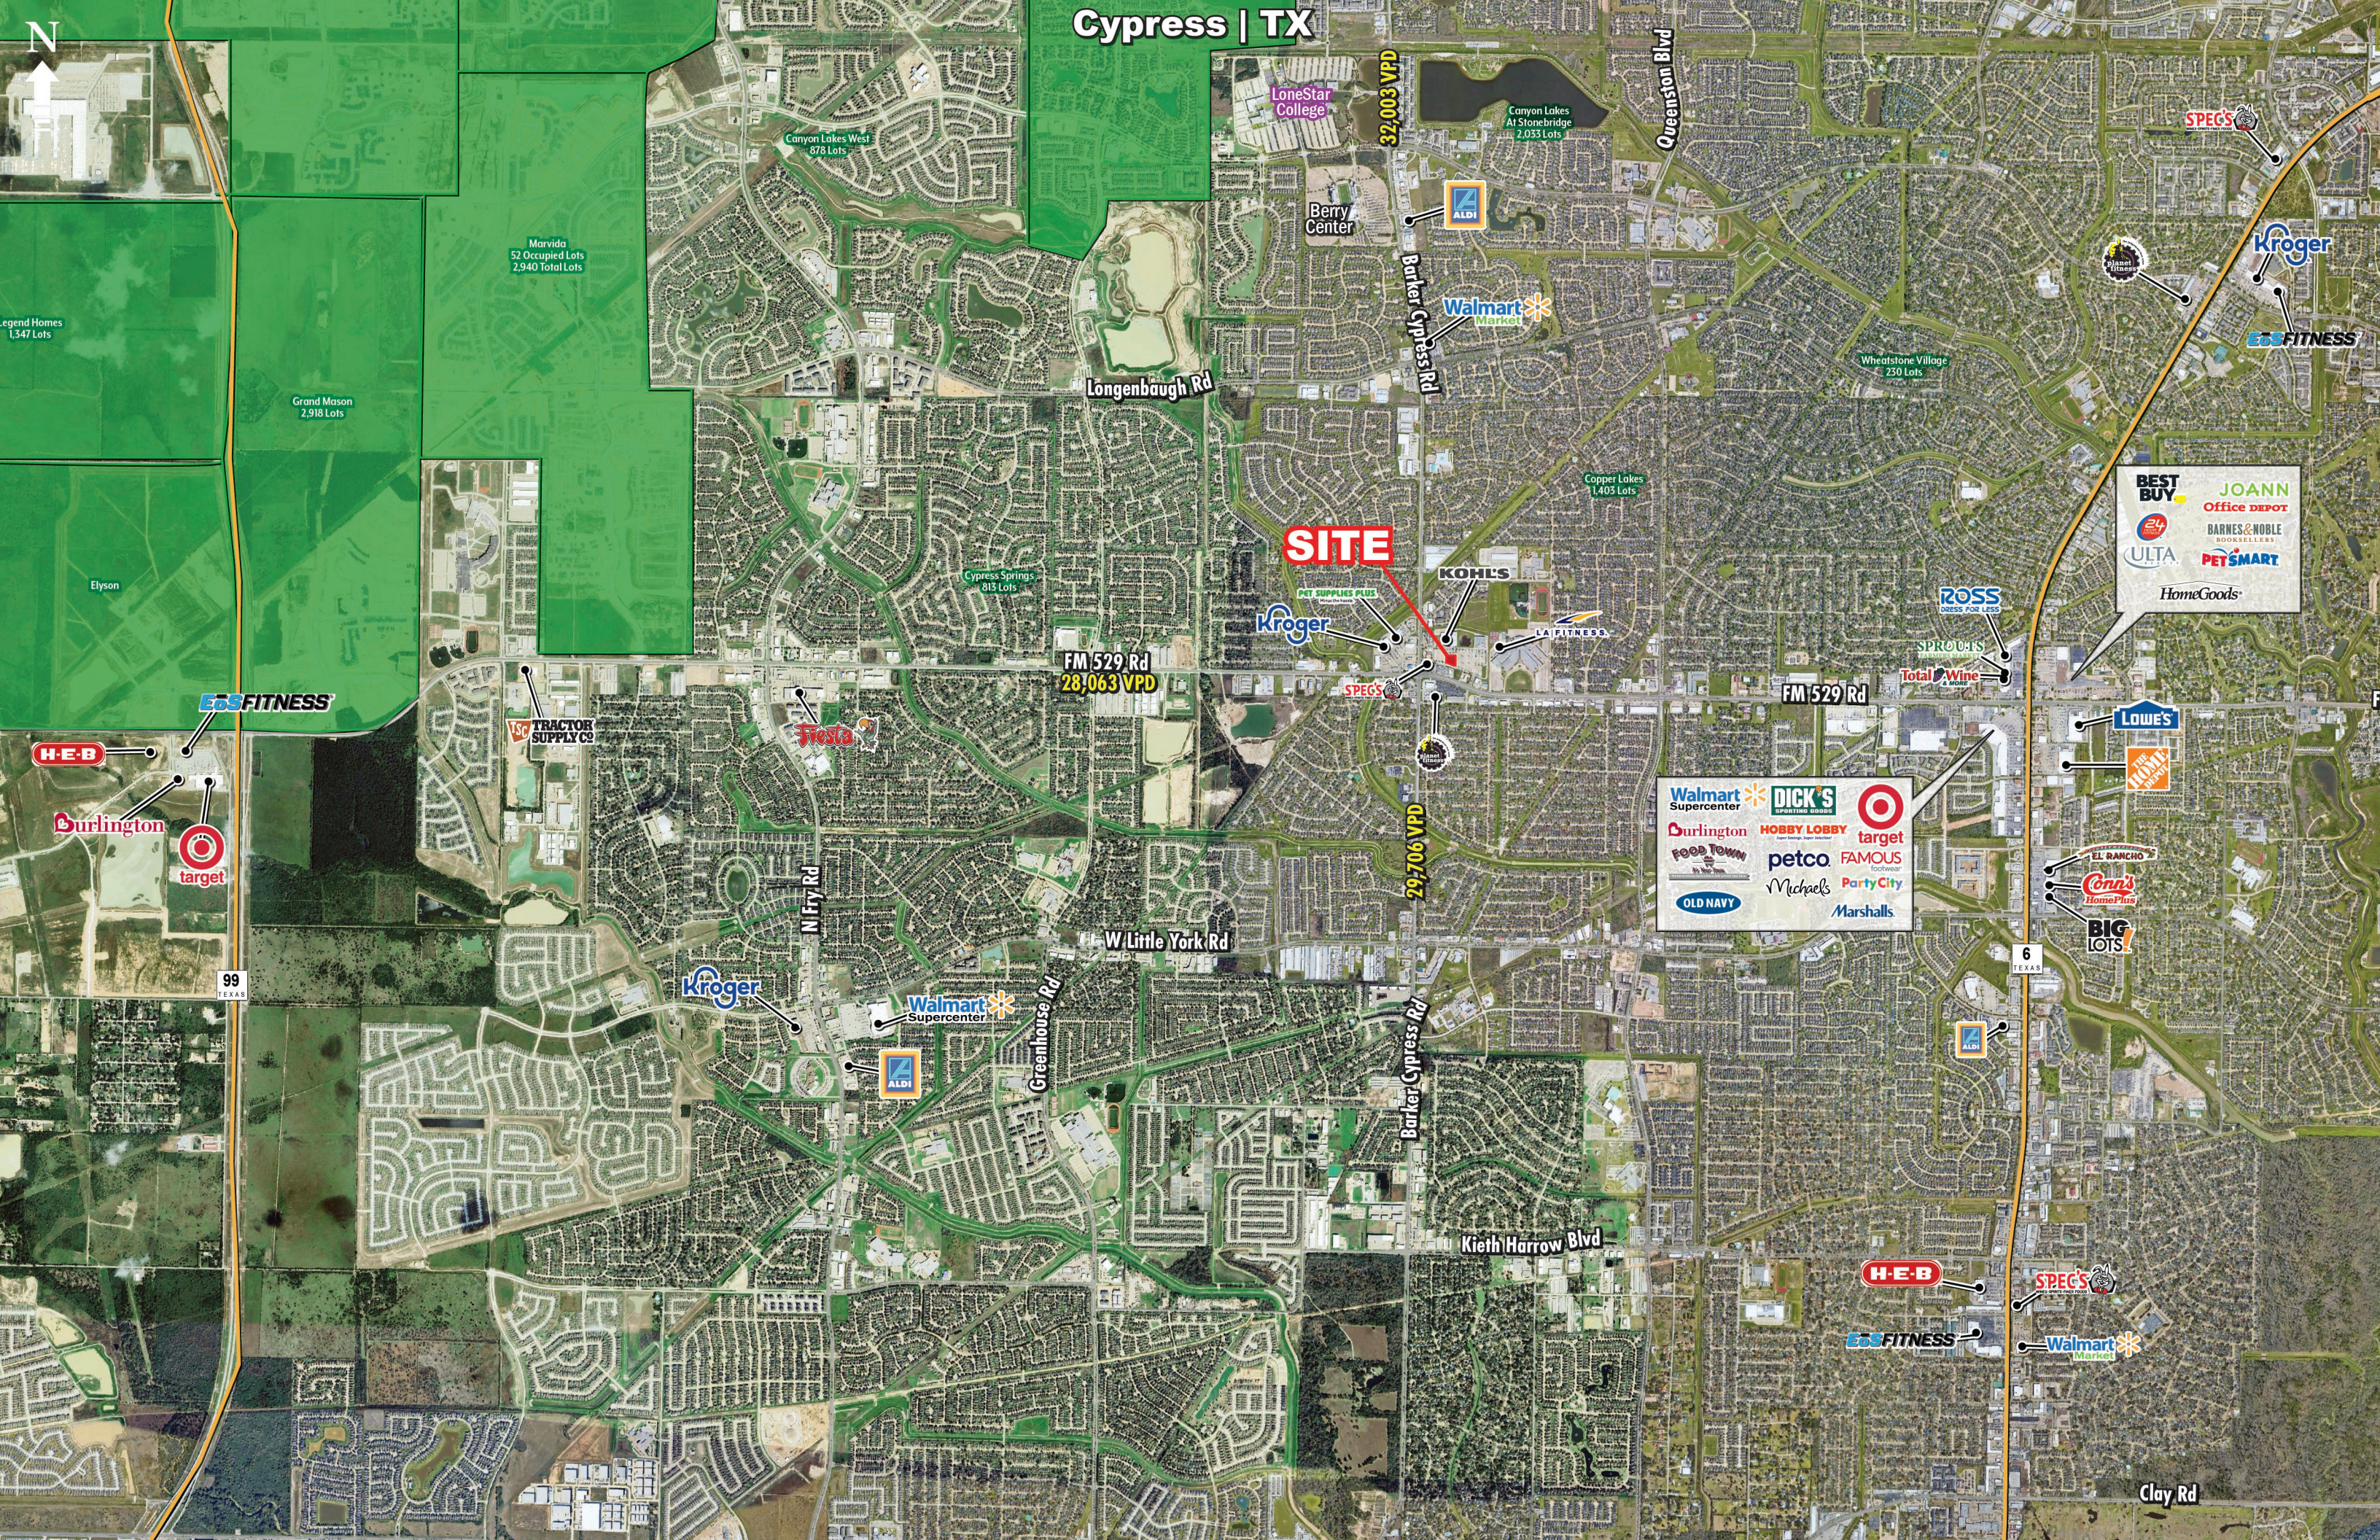

Cypress | TX

SITE

FM 529 Rd
28,063 VPD

29,706 VPD

W Little York Rd

Kieth Harrow Blvd

6 TEXAS

Clay Rd

Legend Homes
1,347 Lots

Grand Mason
2,918 Lots

Marvida
52 Occupied Lots
2,940 Total Lots

Canyon Lakes West
878 Lots

Cypress Springs
815 Lots

Copper Lakes
1,403 Lots

Canyon Lakes
At Stonebridge
2,033 Lots

Wheatstone Village
230 Lots

H-E-B

Burlington

target

TRACTOR
SUPPLY CO.

Fiesta

Kroger

Walmart
Supercenter

Walmart
Supercenter

Greenhouse Rd

Barker Cypress Rd

Berry Center

Walmart
Market

KOHL'S

Kroger

SPEGS

LA FITNESS

ROSS
DRESS FOR LESS

SPROUTS
FRESH MARKET

Total Wine

FM 529 Rd

Walmart
Supercenter

DICK'S
SPORTING GOODS

target

Burlington

HOBBY LOBBY

FEED TOWN

petco

FAMOUS
Footwear

Michaels

Party City

OLD NAVY

Marshalls

BEST BUY
JOANN
Office DEPOT
BARNES & NOBLE
BOOKSELLERS
ULTA
PET SMART
HomeGoods

LOWE'S

EL RANCHO

Conn's
HomePlus

BIG
LOTS!

H-E-B

EcoFITNESS

SPEGS

Walmart
Market