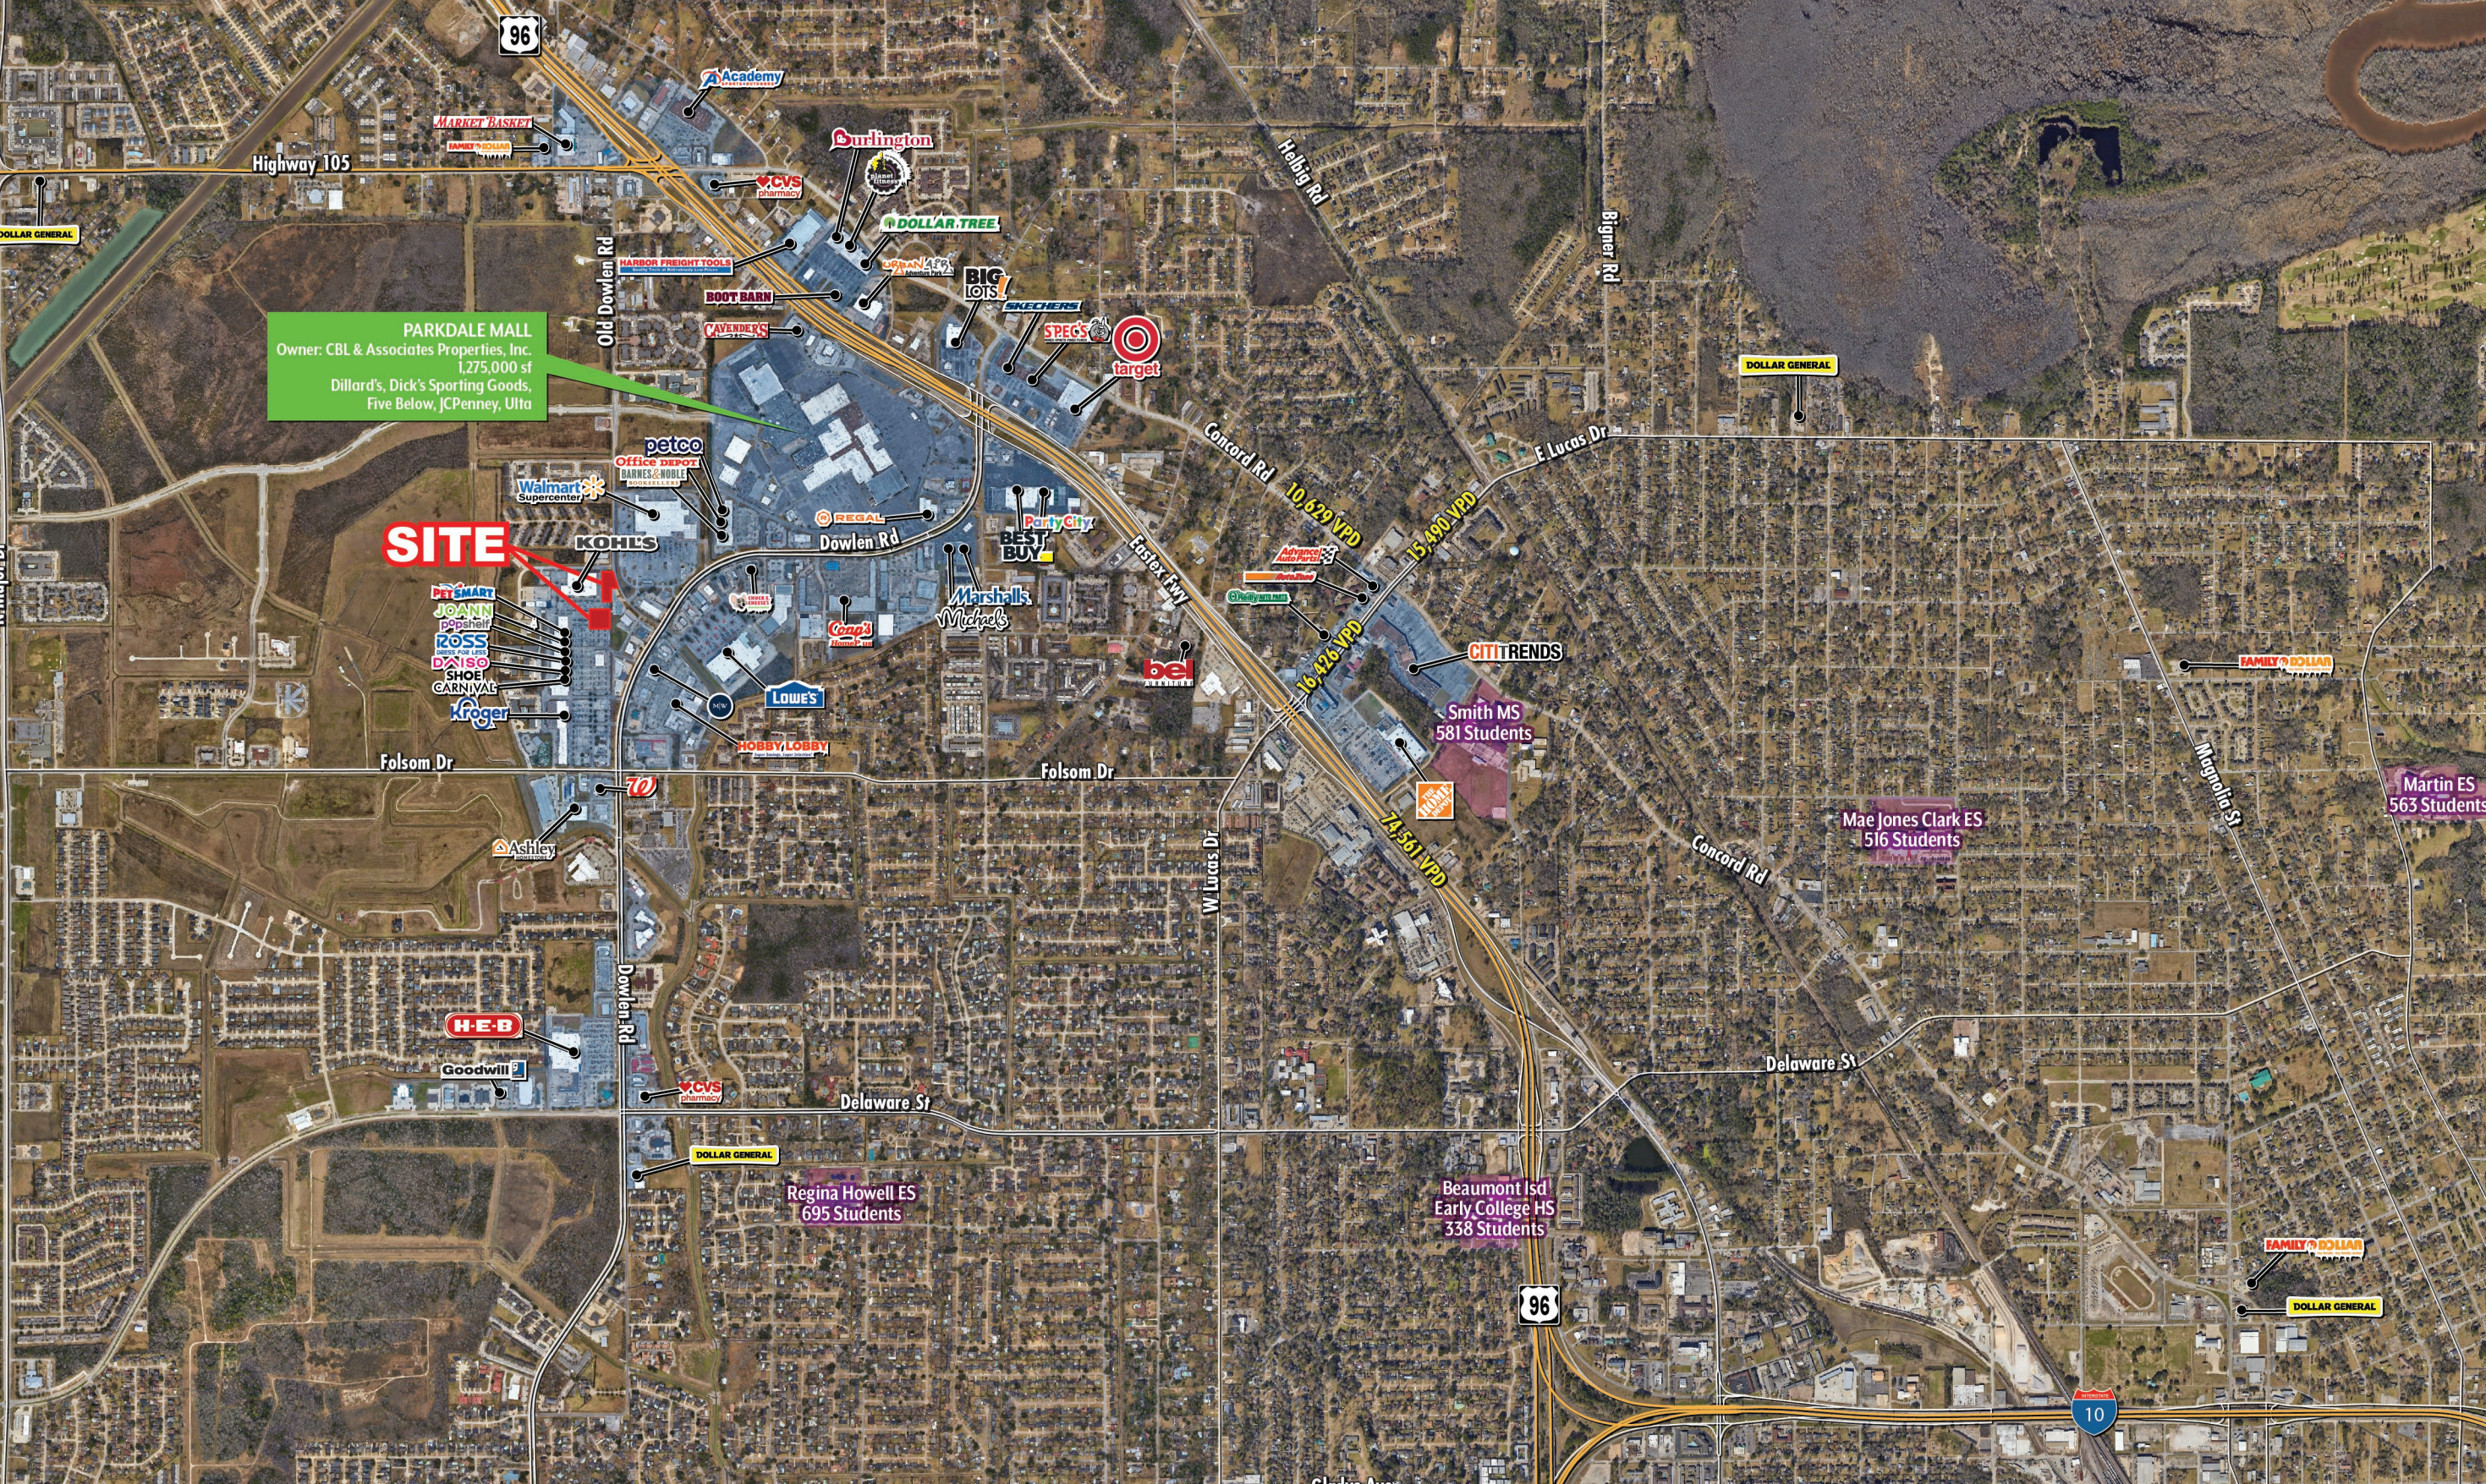

# Beaumont | Texas

**PARKDALE MALL**  
 Owner: CBL & Associates Properties, Inc.  
 1,275,000 sf  
 Dillard's, Dick's Sporting Goods,  
 Five Below, JCPenney, Ulta

**SITE**

- PT SMART
- JOANN
- ROSS
- DAISO
- SHOE CARNIVAL
- Kroger

16,426 VPD

74,561 VPD

DOLLAR GENERAL

DOLLAR GENERAL

FAMILY DOLLAR

DOLLAR GENERAL