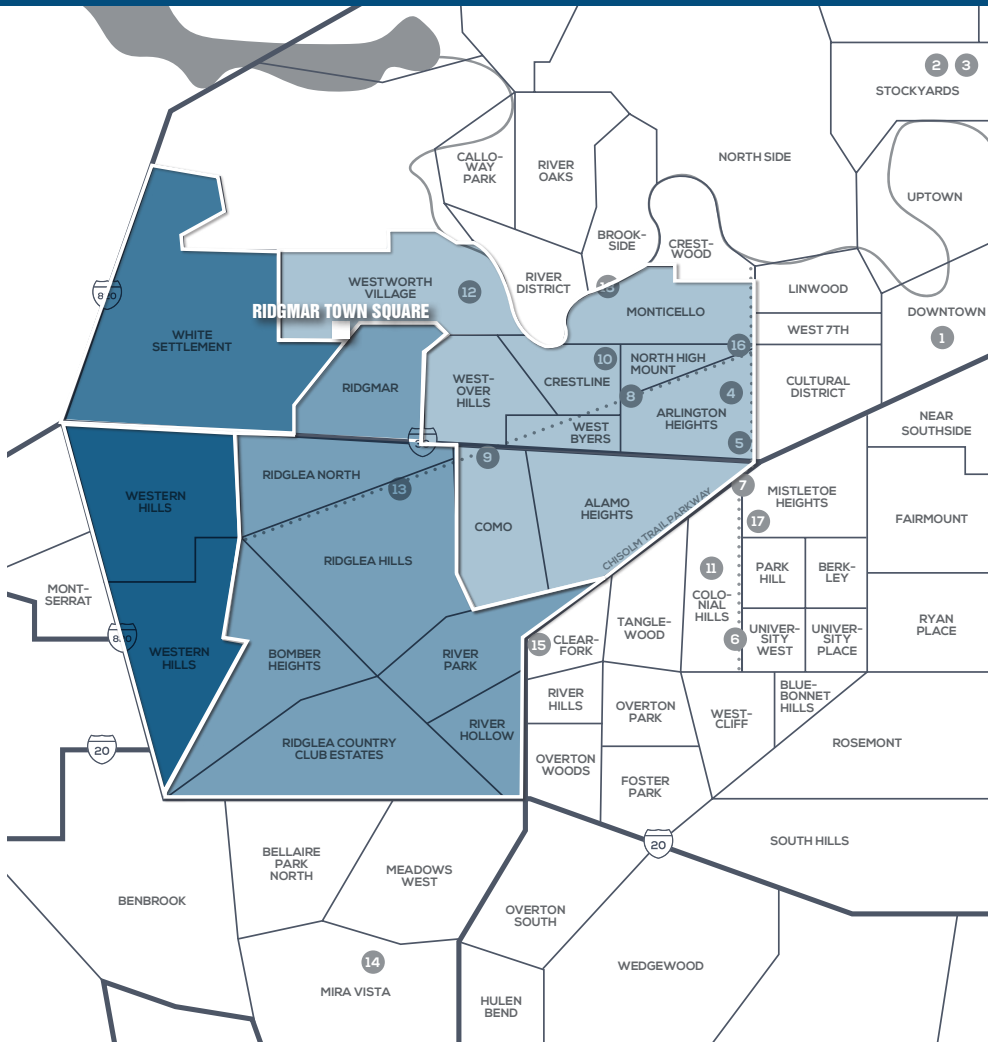

NEAR WEST FORT WORTH'S MOST **ESTABLISHED** NEIGHBORHOODS

Ridglea North

List Price: \$1,750,000
Distance: 6 min from RTS

Westover Hills

List Price: \$4,500,000
Distance: 6 min from RTS

Monticello

List Price: \$4,500,000
Distance: 10 min from RTS

Crestline

List Price: \$1,799,000
Distance : 8 min from RTS