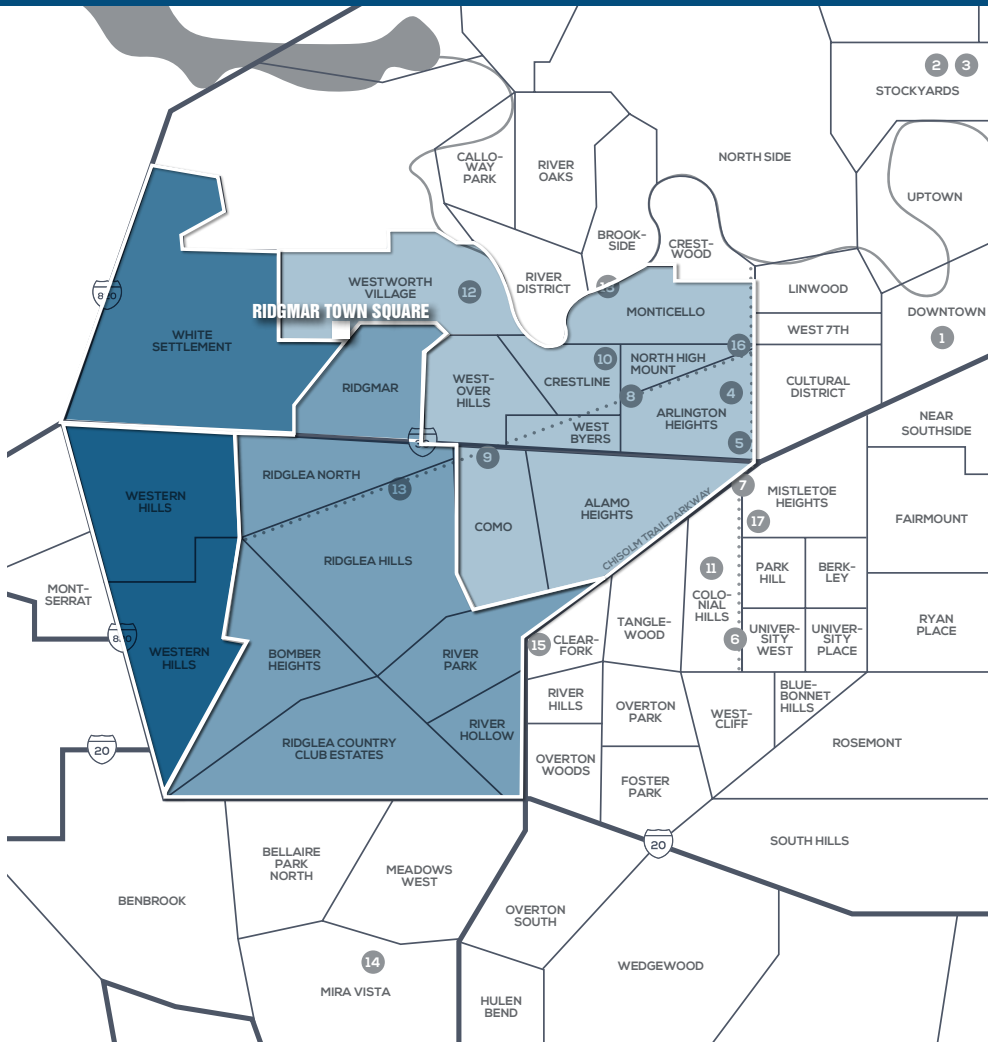

NEAR WEST FORT WORTH'S MOST **ESTABLISHED** NEIGHBORHOODS

Ridglea North

List Price: \$1,750,000
Distance: 6 min from RTS

Westover Hills

List Price: \$4,500,000
Distance: 6 min from RTS

Monticello

List Price: \$4,500,000
Distance: 11 min from RTS

Crestline

List Price: \$1,799,000
Distance : 8 min from RTS