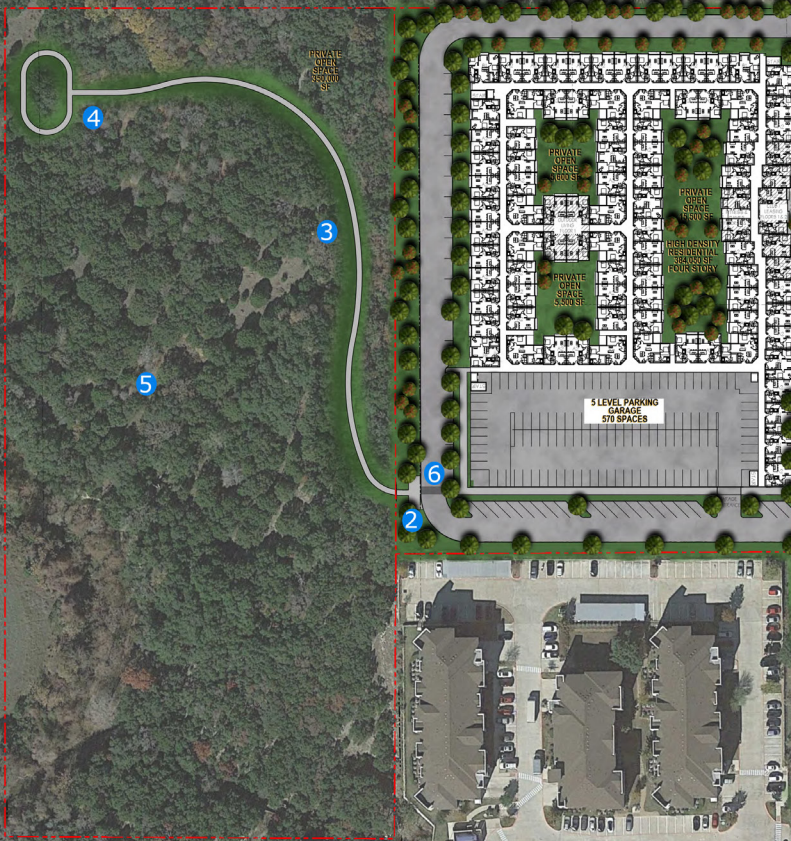

CONCEPT SITE PLAN

WHITESTONE BLVD

VISTA RIDGE BLVD

ARCHITECTURAL VIEW TERMINUS

TRAIL HEAD WAYFINDING LOCATION

URBAN POCKET NATURAL TAIL

DOG PARK

DISC GOLF

ENHANCED PEDESTRIAN CROSSWALKS

SPLIT LEVEL PARKING DECK

POCKET PARK / PLAZA

RESIDENTIAL / COMMERCIAL FLEX FRONTAGE