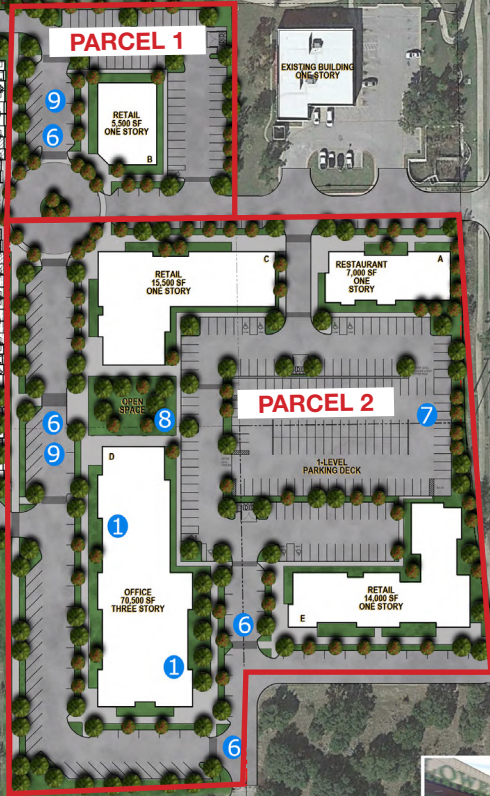

CONCEPT SITE PLAN

WHITESTONE BLVD

VISTA RIDGE BLVD

ARCHITECTURAL VIEW TERMINUS

TRAIL HEAD WAYFINDING LOCATION

URBAN POCKET NATURAL TAIL

DOG PARK

DISC GOLF

ENHANCED PEDESTRIAN CROSSWALKS

SPLIT LEVEL PARKING DECK

POCKET PARK / PLAZA

RESIDENTIAL / COMMERCIAL FLEX FRONTAGE