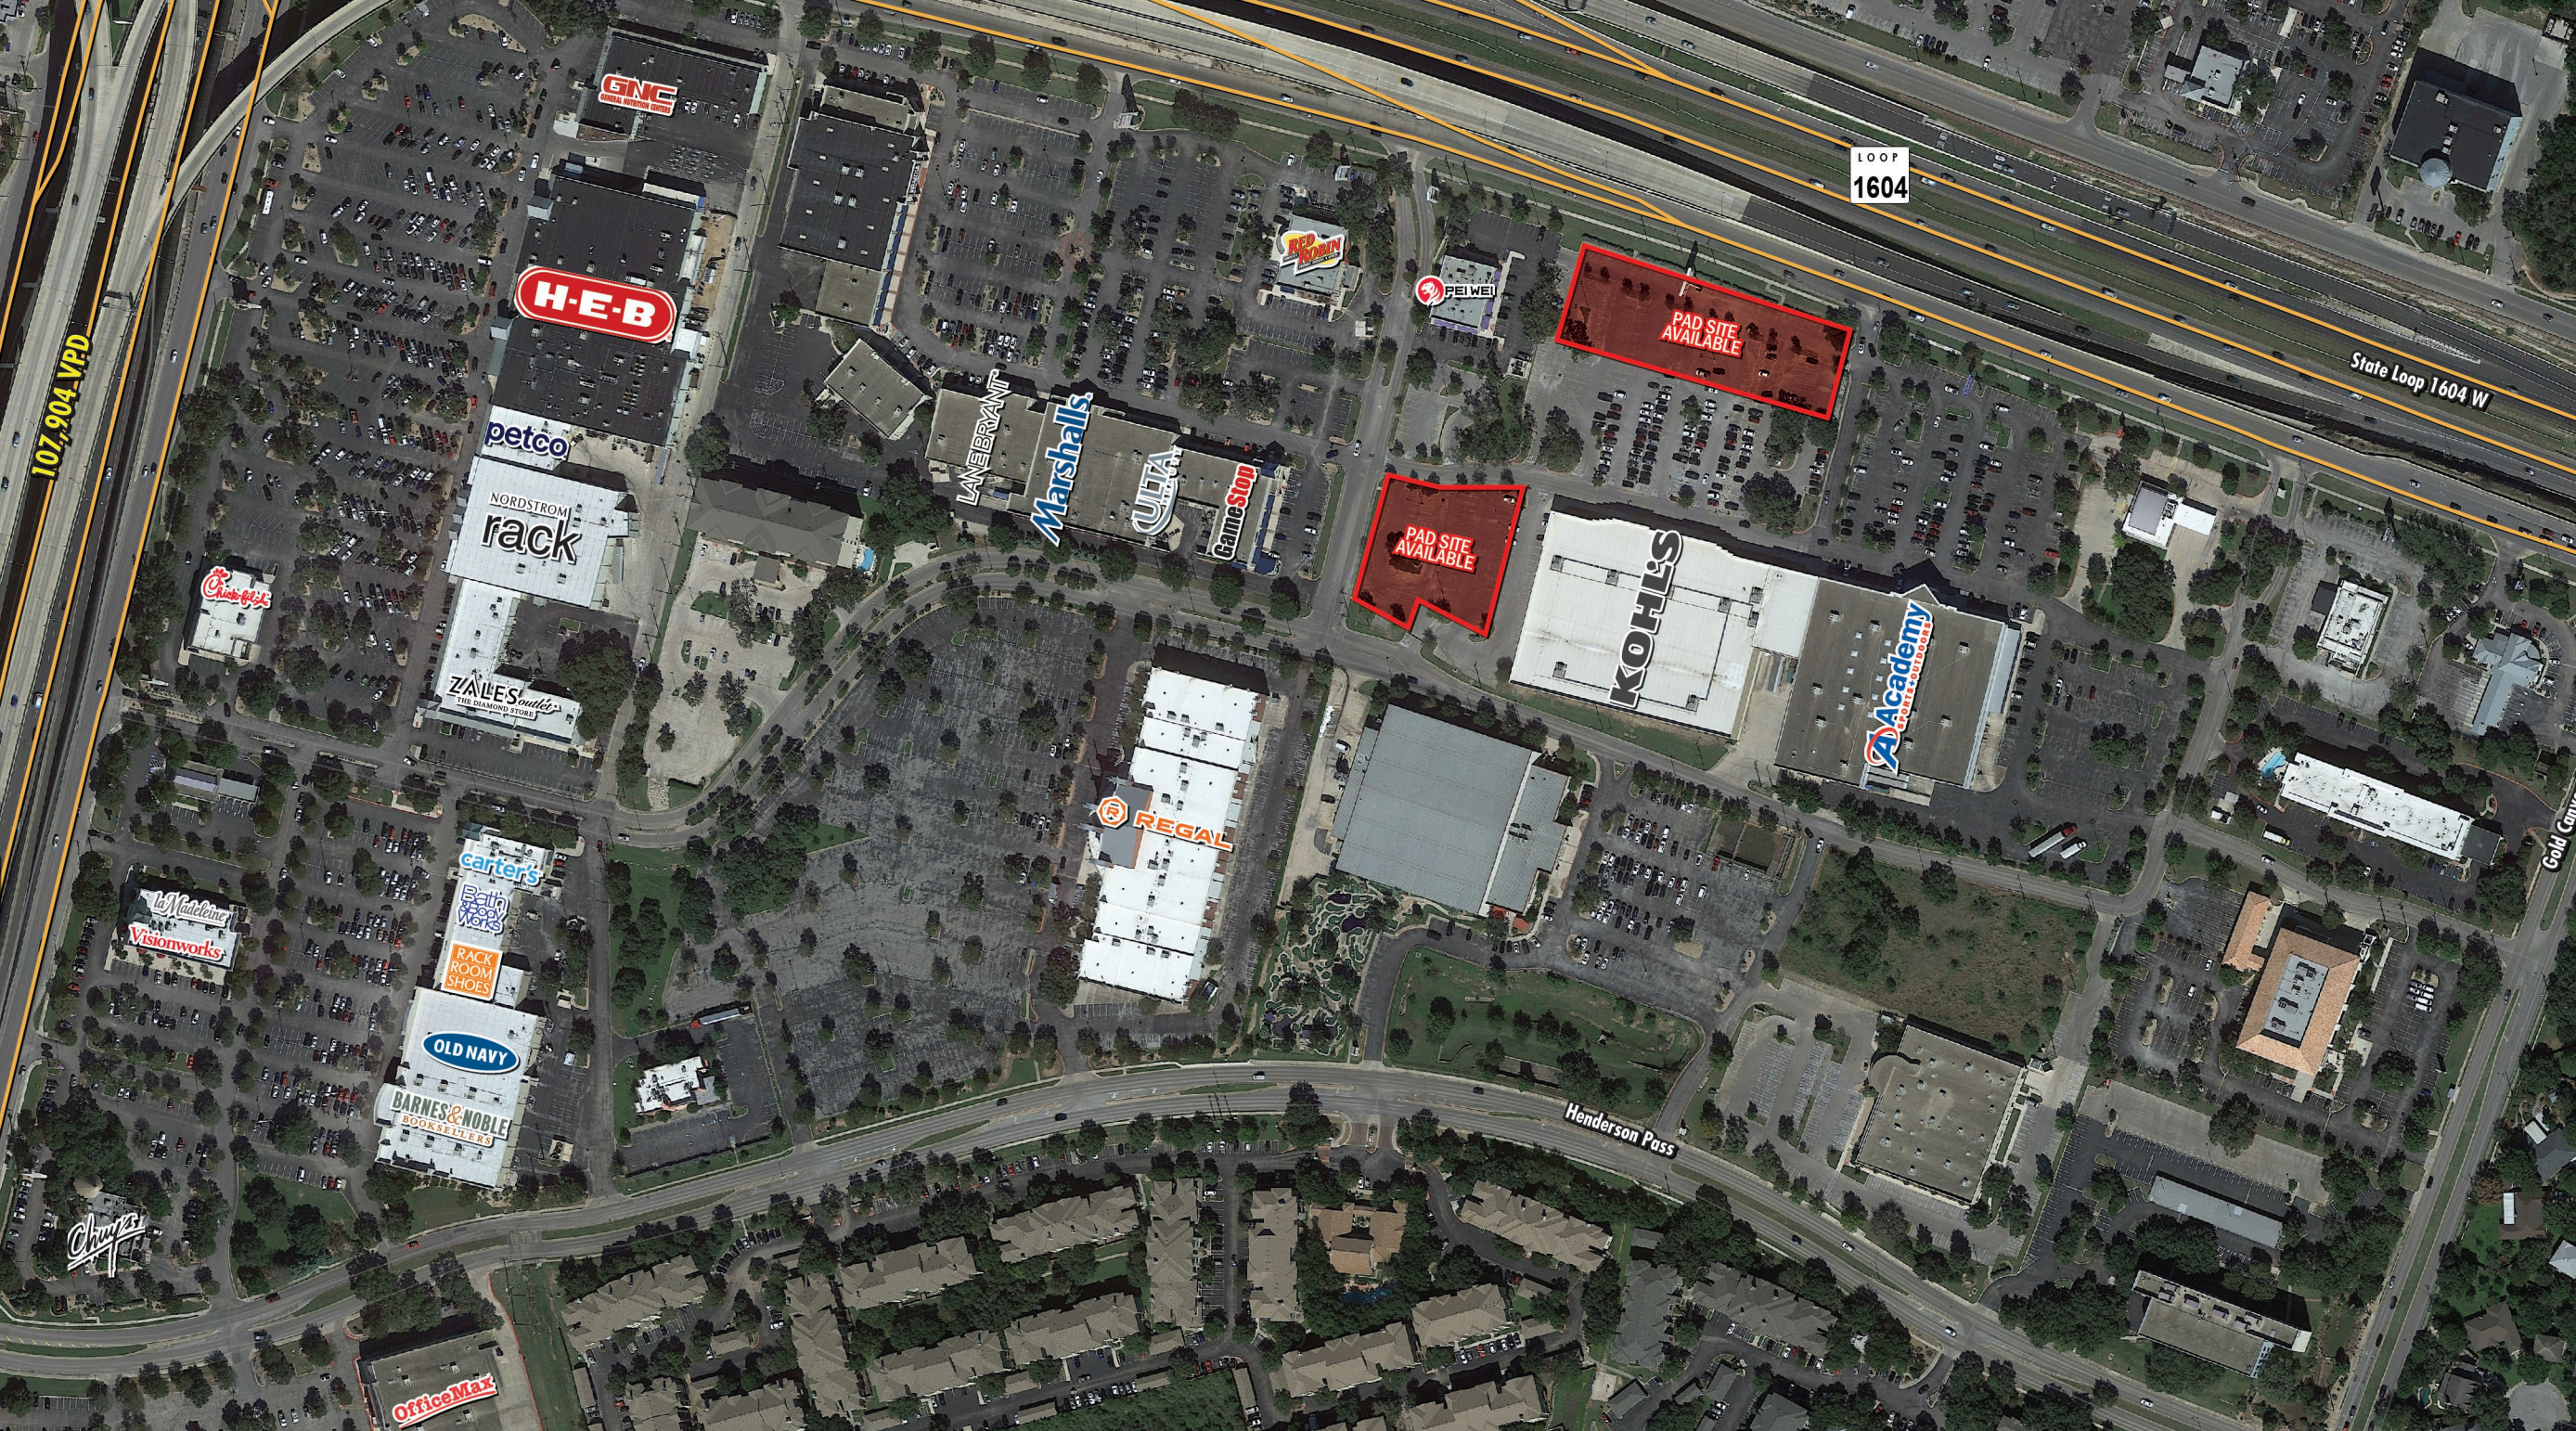

138,777 VPD

LOOP 1604

State Loop 1604 W

107,904 VPD

281

US-281 S

Gold Canyon Dr

Henderson Pass

PAD SITE AVAILABLE

PAD SITE AVAILABLE

H-E-B

petco

NORDSTROM
rack

ZALES
THE DIAMOND STORE

carter's

Bath
Body
Works