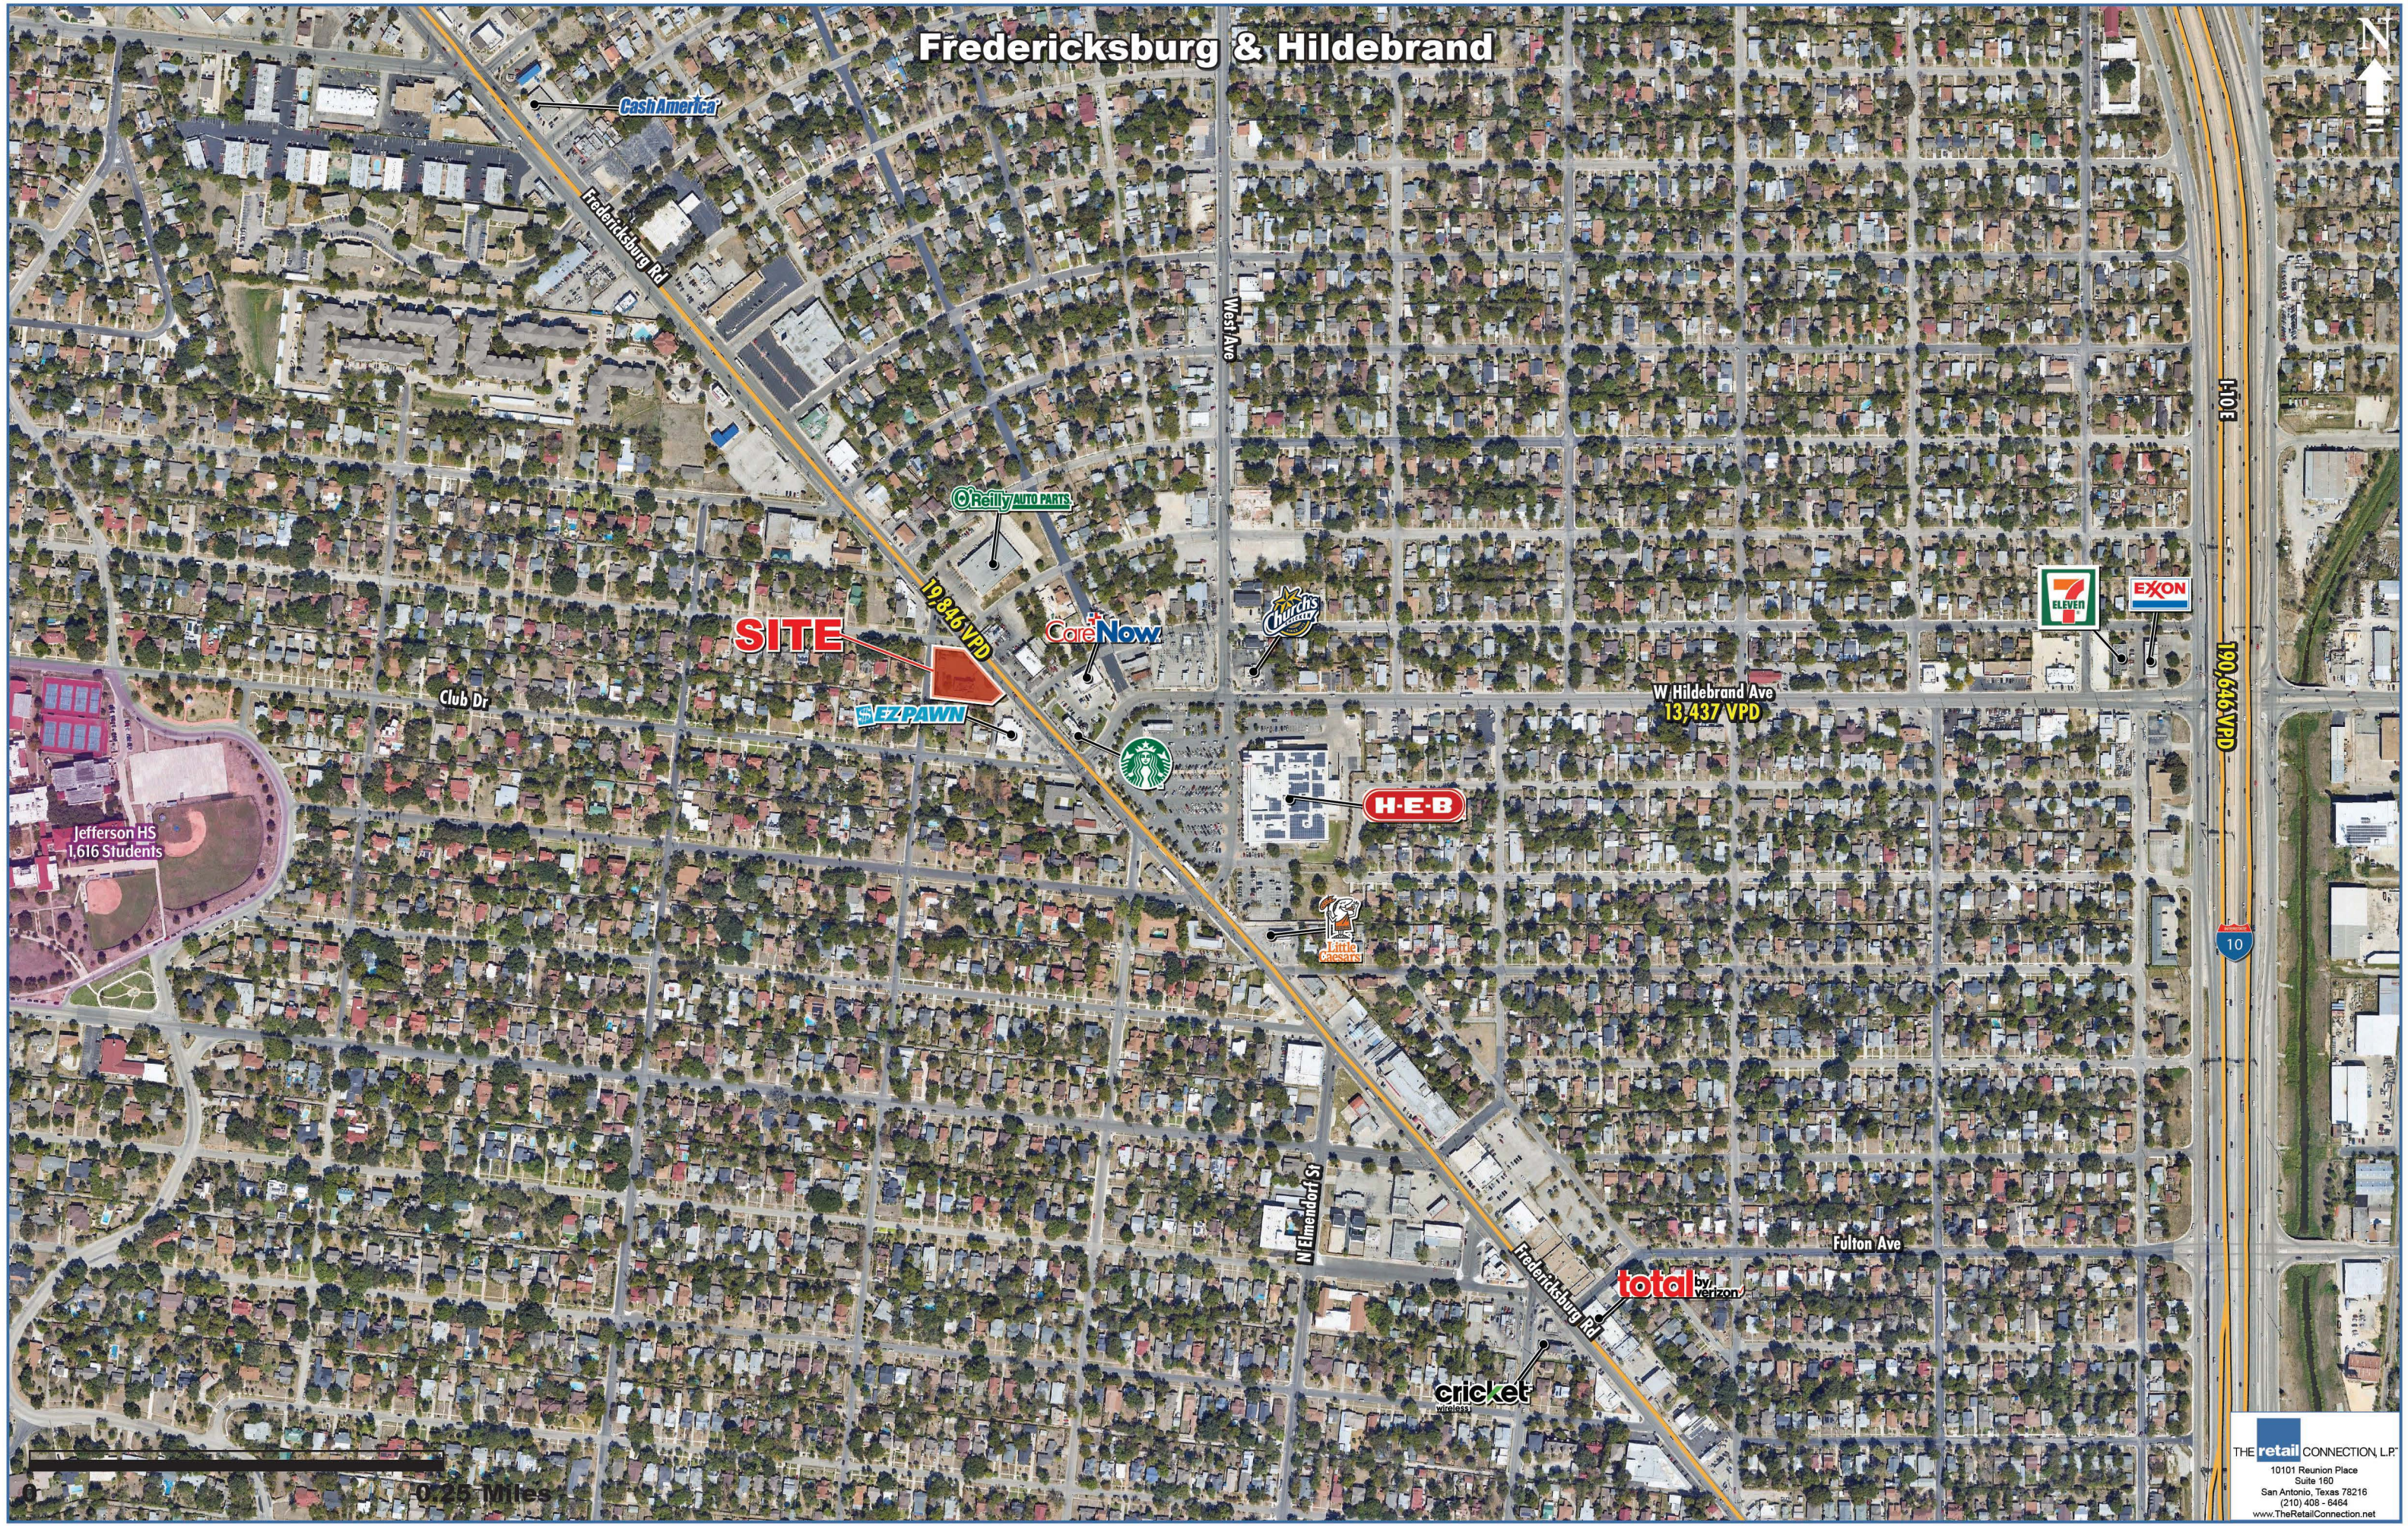

# Fredericksburg & Hildebrand

THE retail CONNECTION, L.P.  
10101 Reunion Place  
Suite 160  
San Antonio, Texas 78216  
(210) 408-5464  
www.TheRetailConnection.net