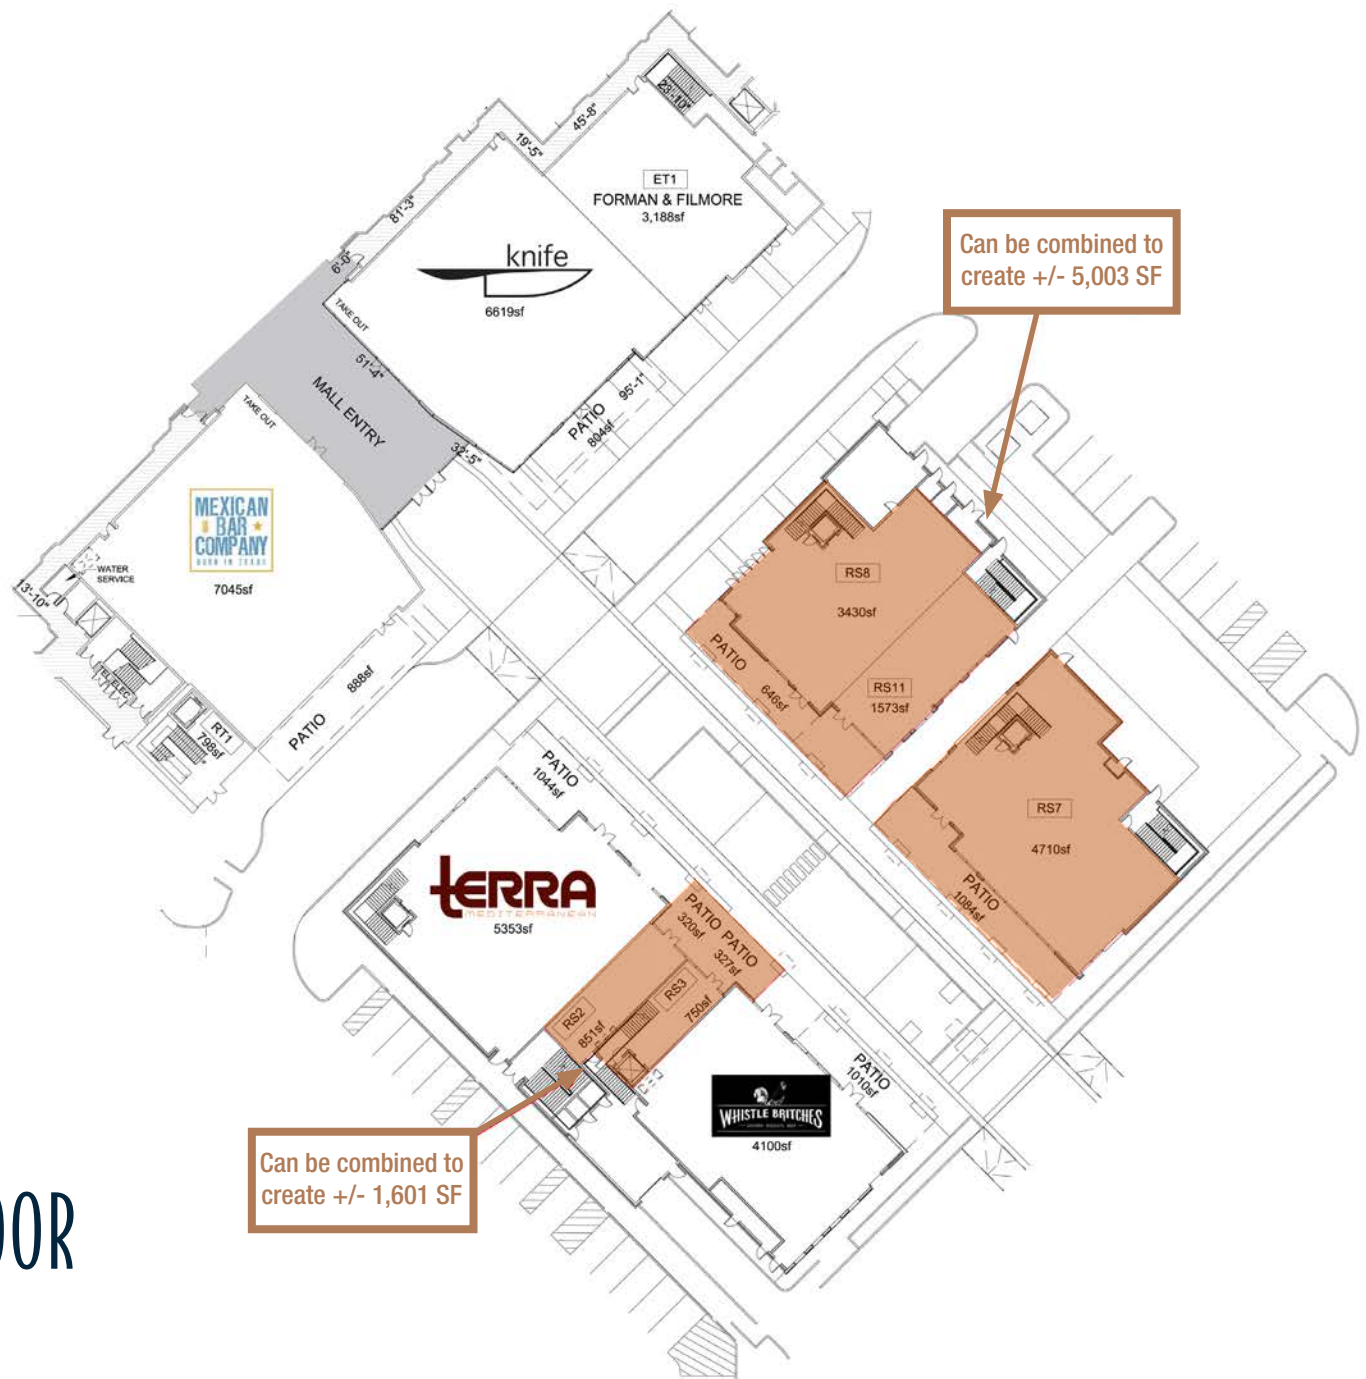

SITE PLAN | FIRST FLOOR

THE RESTAURANT DISTRICT

Can be combined to create +/- 5,003 SF

Can be combined to create +/- 1,601 SF