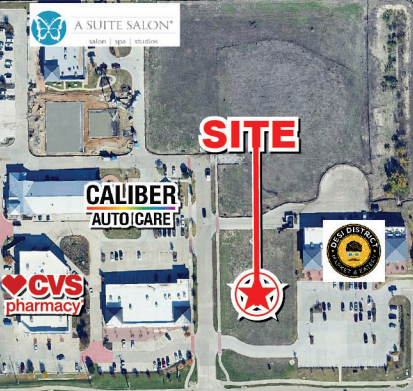

Maus MS
966 Students

14,023 VPD
Cott Rd

SITE

14,021 VPD

Eldorado Pkwy

Eldorado Pkwy
16,525 VPD

UNDER CONSTRUCTION
2,400+ Multifamily Apartments
2,000+ Single Family Homes
Multi-Tenant Retail
2 Public Parks

19,321 VPD
Cott Rd