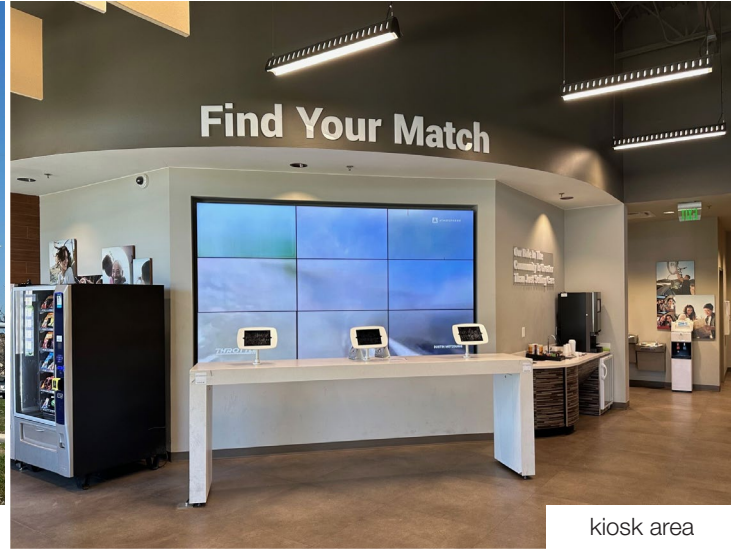

pylon

kiosk area

delivery bay

lobby

break room