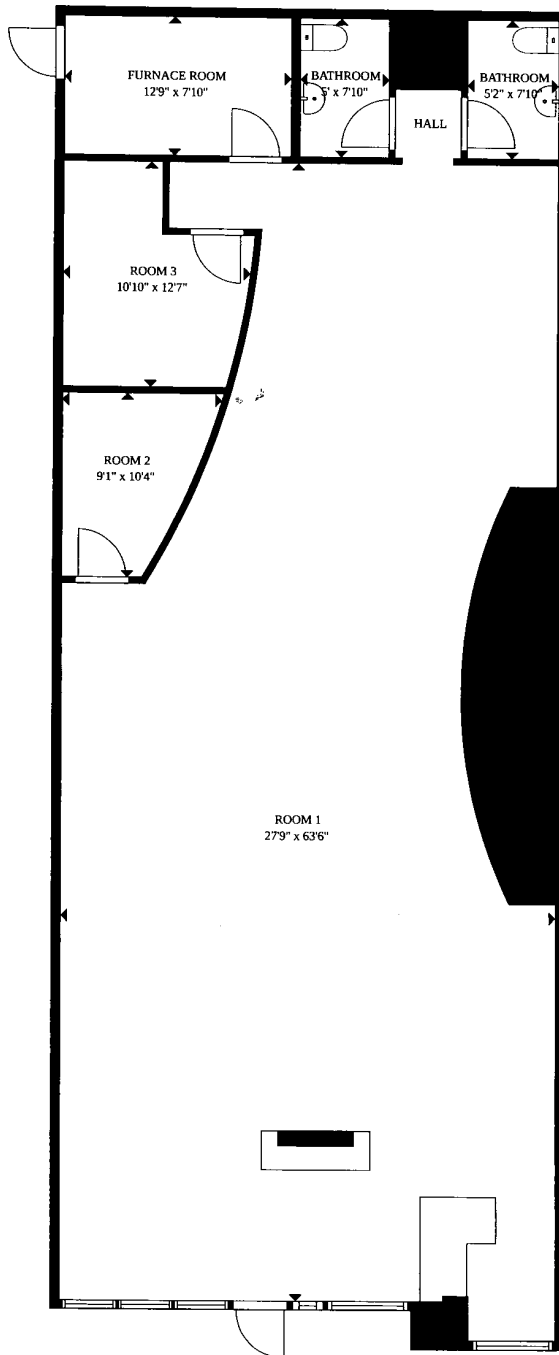

1,800 SF

Golden Plaza | Suite 199

GROSS INTERNAL AREA
FLOOR PLAN: 1,800 sq. ft