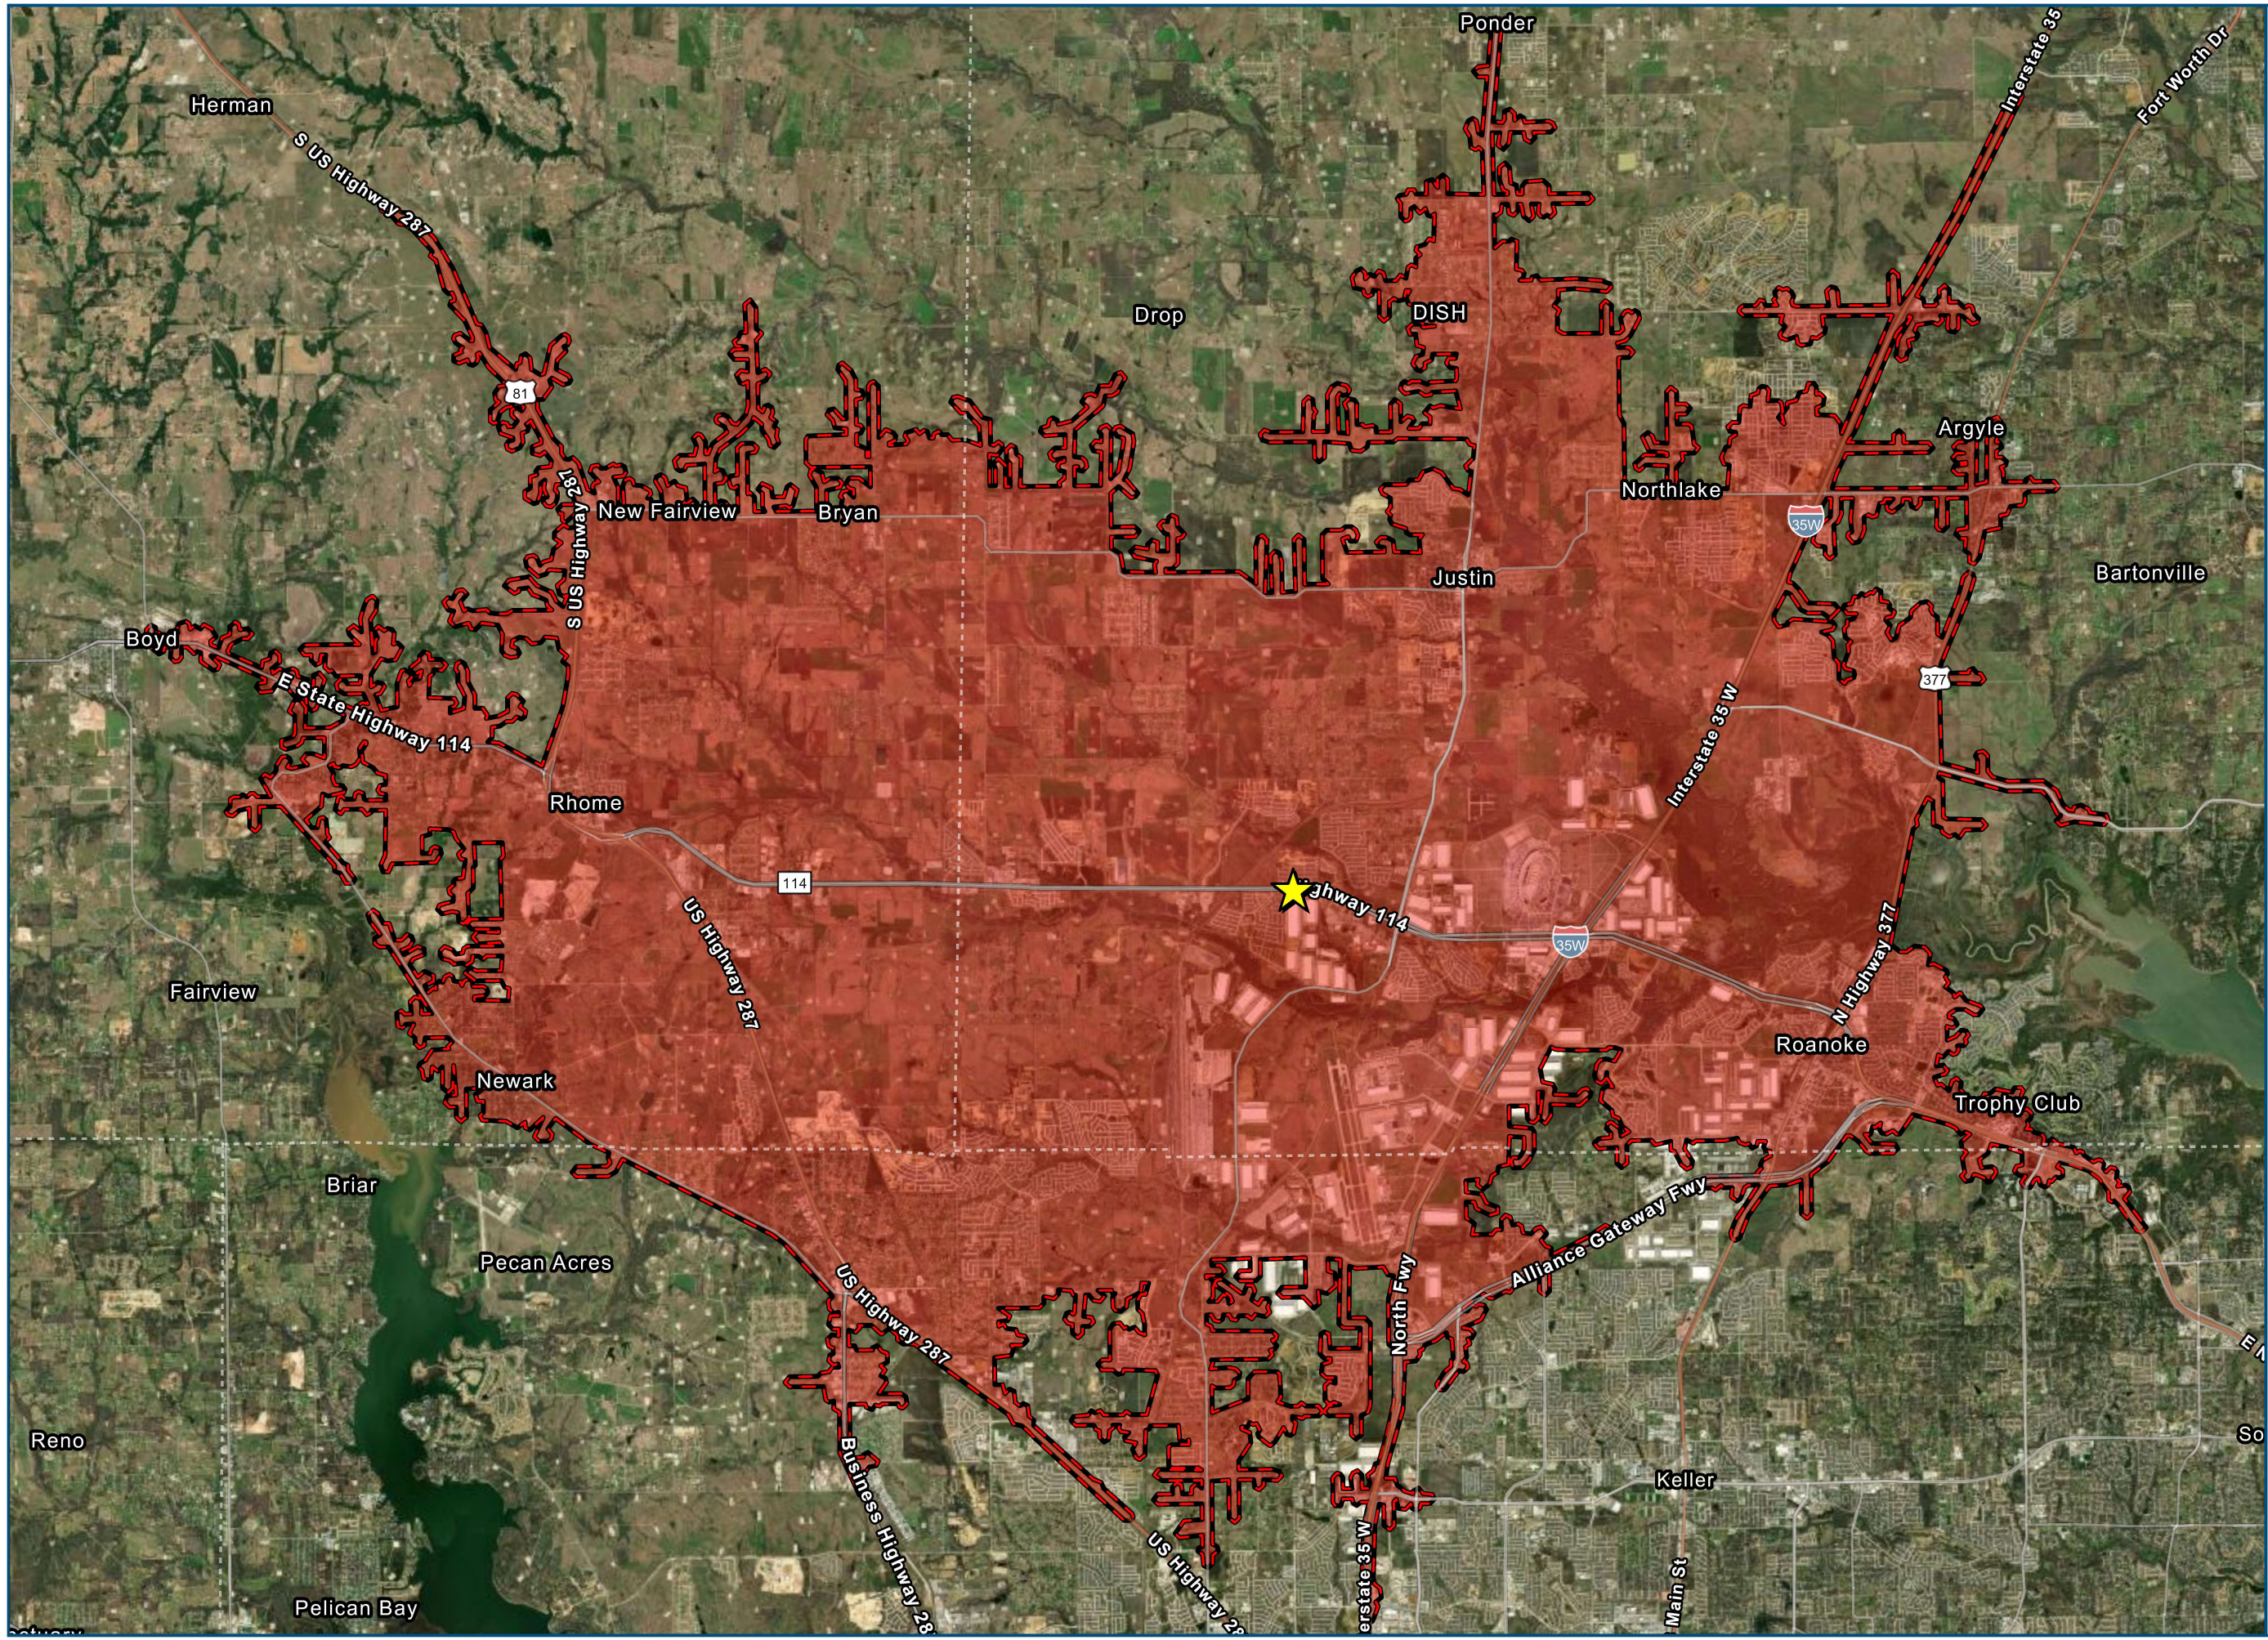

FORT WORTH, TX

- Shopping Center
- ★ River's Edge Plaza
- Trade Area
- 15 Minutes

THE retail CONNECTION, L.P.
2525 McKinnon Street
Suite 700
Dallas, Texas 75201
(214) 572-0777
www.TheRetailConnection.net