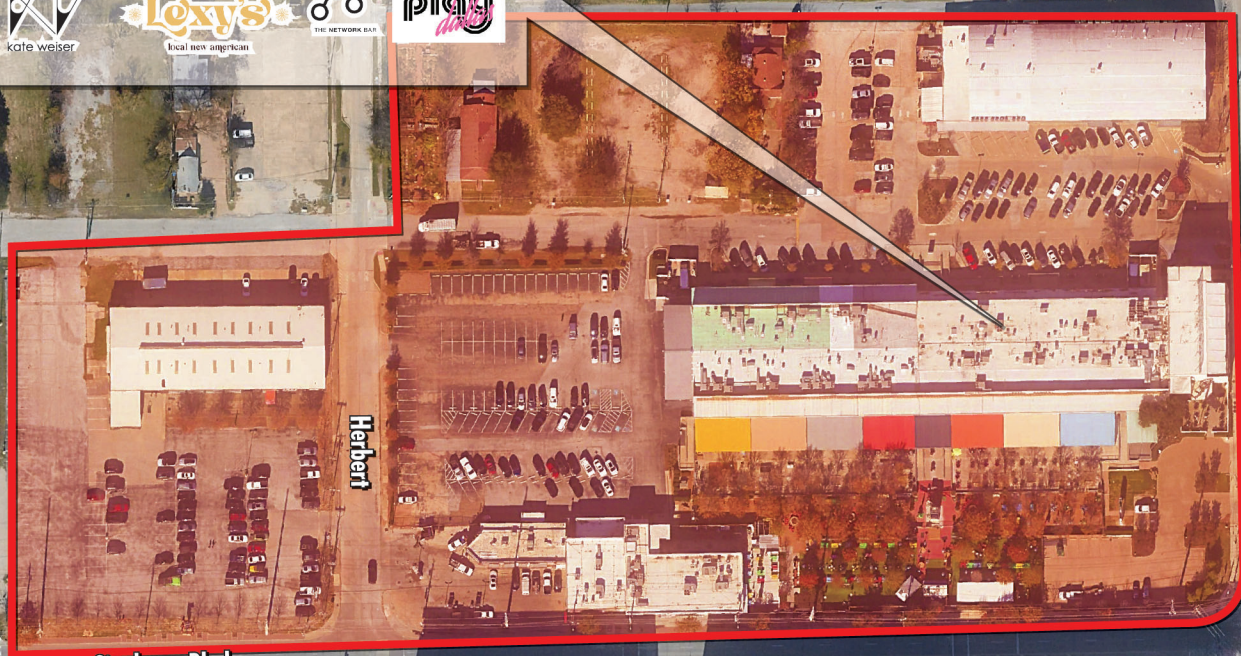

**TRINITY GROVES**

**15,590 VPD**

**RETAIL 10,002 SF**

**LIVE/WORK 3,216 SF**

**349 units**

**PHASE I**  
**CYPRESS**  
**AT TRINITY GROVES**

**Future AUTOGRAPH COLLECTION HOTELS**

**223 Keys**

**Phase III  
368 units  
Under Contract**

Bataam St

Singleton Blvd

Golden Ln

Singleton Blvd

Canada Dr

Herbert

PHASE II

CYPRESS

FUTURE AUTOGRAPH COLLECTION HOTELS

223 Keys

349 units

LIVE/WORK 3,216 SF

RETAIL 10,002 SF

15,590 VPD

TRINITY GROVES

PRE-SS-ED ROOTS

Kim's House  
Korean BBQ

PHASE I

CYPRESS  
AT TRINITY GROVES

FUTURE AUTOGRAPH COLLECTION HOTELS

223 Keys

349 units

LIVE/WORK 3,216 SF