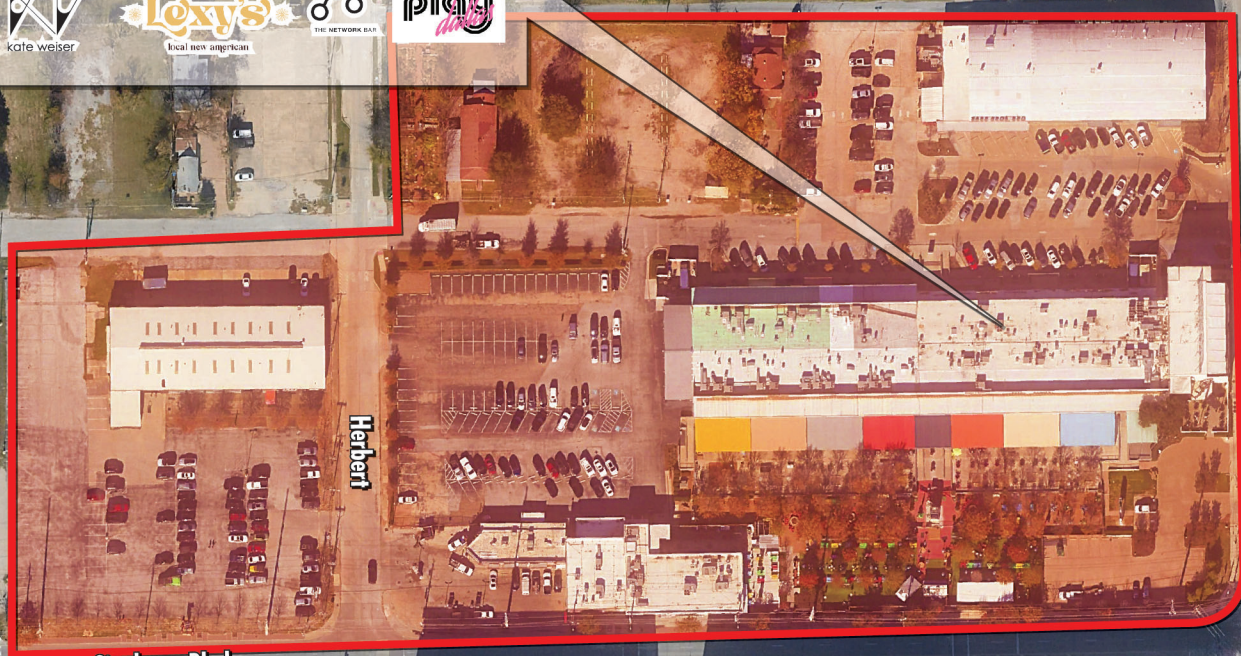

TRINITY GROVES

15,590 VPD

RETAIL 10,002 SF

LIVE/WORK 3,216 SF

349 units

PHASE I
CYPRESS
AT TRINITY GROVES

Future AUTOGRAPH COLLECTION HOTELS

223 Keys

**Phase III
368 units
Under Contract**

Bataam St

Singleton Blvd

Herbert

Golden Ln

Singleton Blvd

Canada Dr