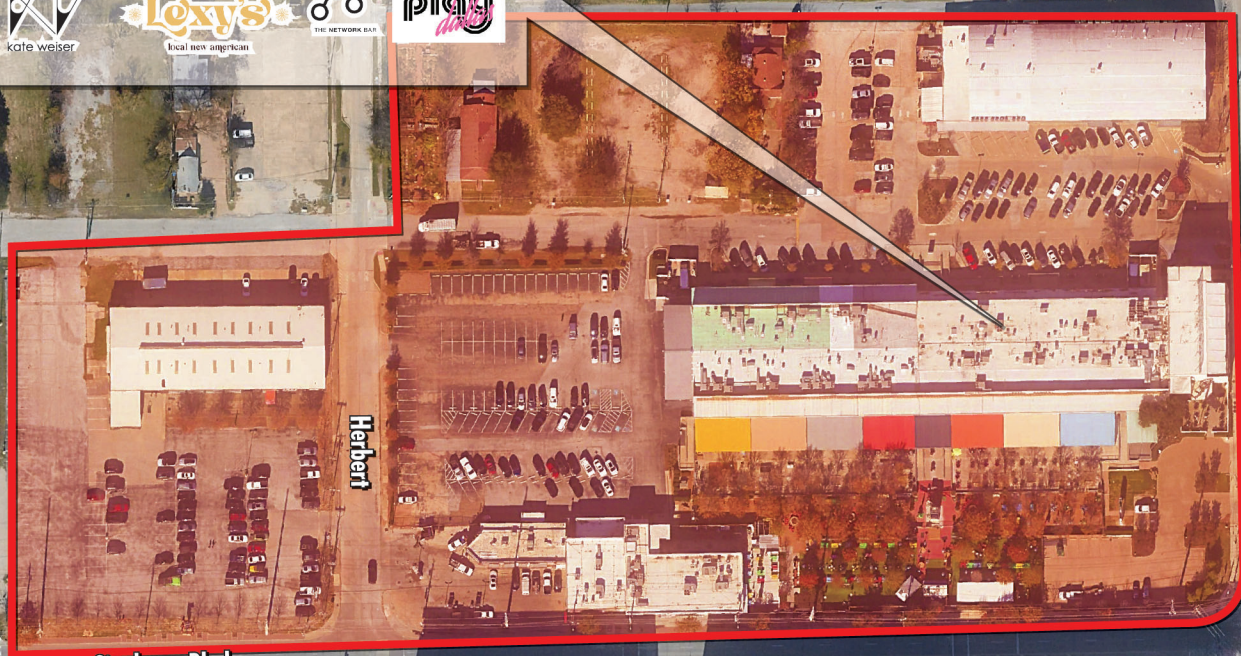

TRINITY GROVES

15,590 VPD

RETAIL 10,002 SF

LIVE/WORK 3,216 SF

349 units

PHASE I
CYPRESS
AT TRINITY GROVES

Future AUTOGRAPH COLLECTION HOTELS

223 Keys