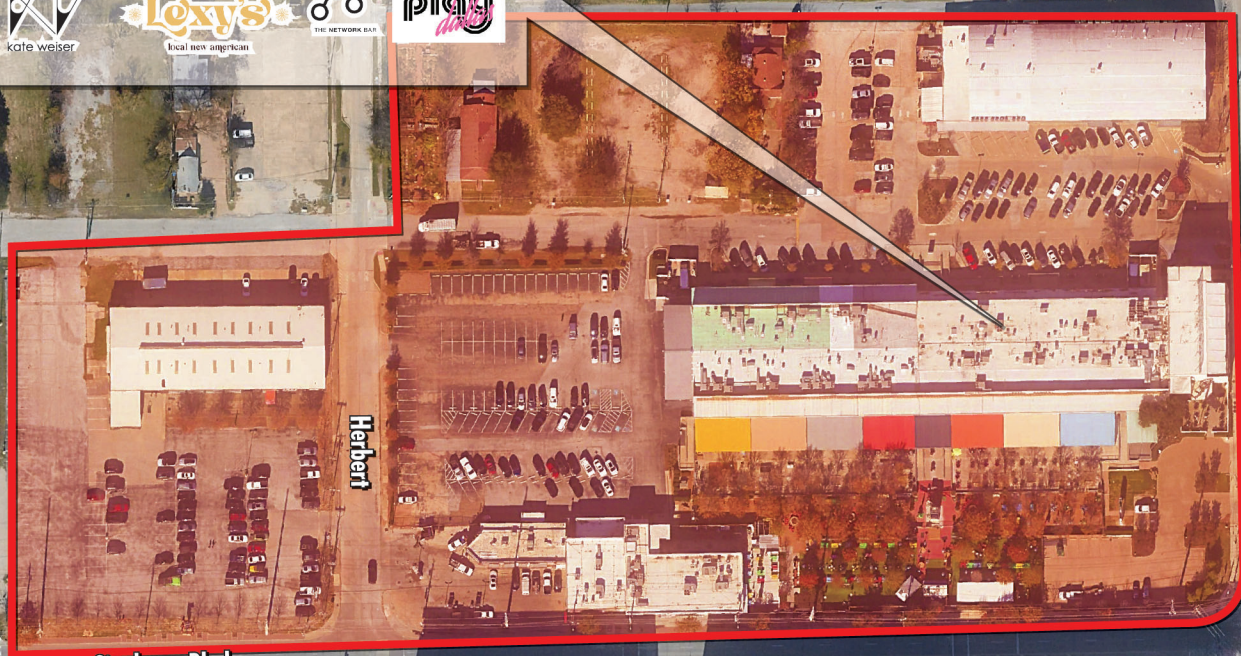

TRINITY GROVES

15,590 VPD

RETAIL 10,002 SF

LIVE/WORK 3,216 SF

349 units

PHASE I
CYPRESS
AT TRINITY GROVES

**Phase III
368 units
Under Contract**

**Future
AUTOGRAPH
COLLECTION
HOTELS
223 Keys**

Bataam St

Singleton Blvd

Golden Ln

Singleton Blvd

Canada Dr

Herbert