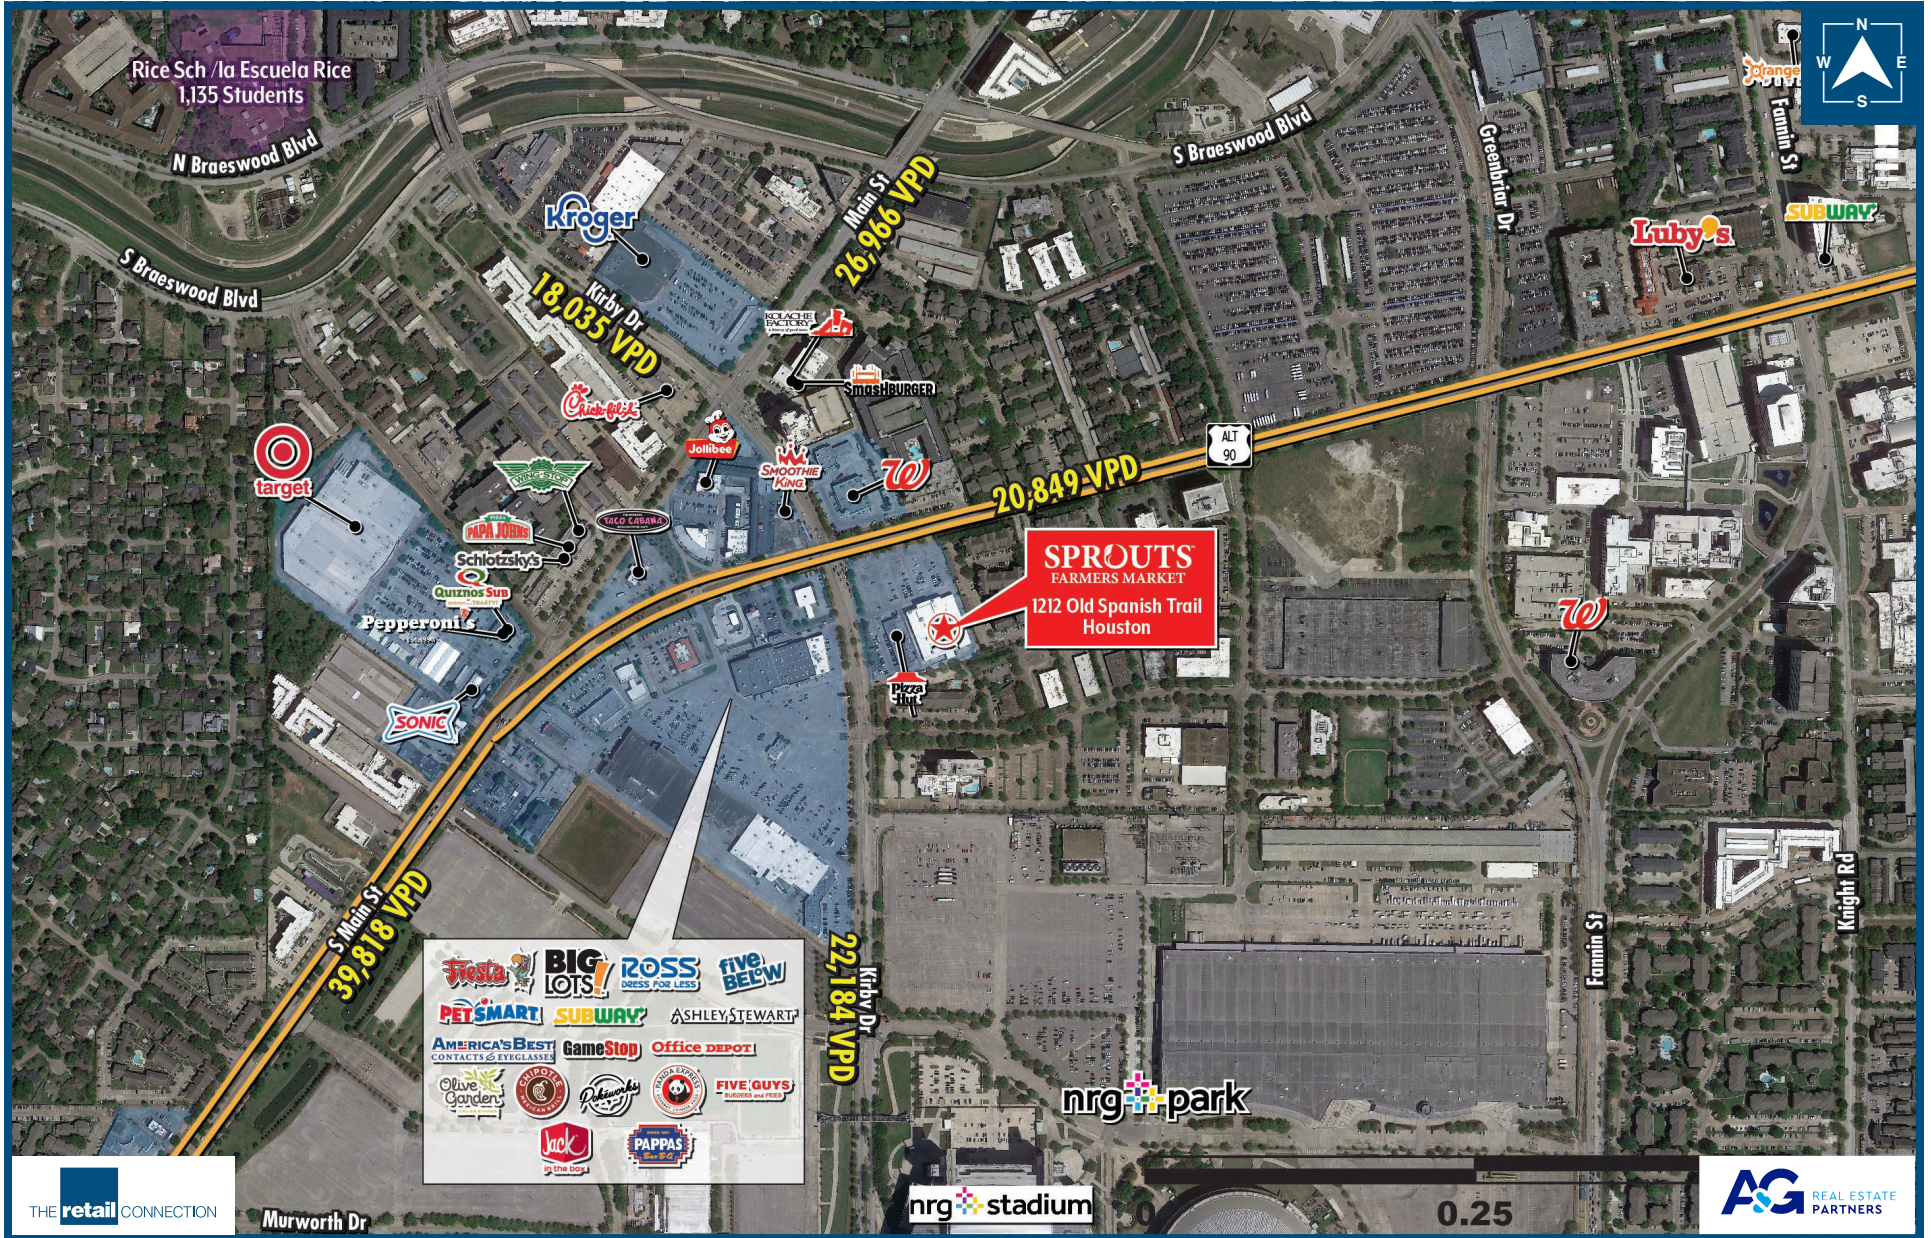

CLOSE-UP AERIAL