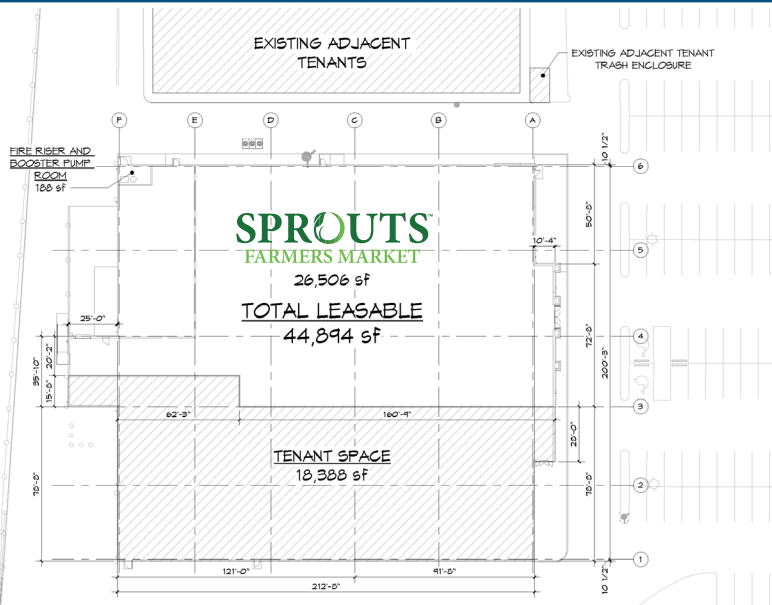

DETAILS

Store #156
1212 Old Spanish Trl
Houston, TX 77054

SIZE

44,894 SF

COMMENTS

- Frontage on Old Spanish Trail
- Close proximity to NRG Stadium and several area retailers (Target, Kroger, & Big Lots)
- Great opportunity for Fitness, Discount Retail, or Medical Users

DEMOGRAPHICS

3 Mile Radius | 2023

143,639
Population

350,647
Daytime Population

14.8%
Hispanic Population

67,087
Total Households

$144,031
AVG HH Income

$74,858
MED HH Income

TRAFFIC COUNTS

Primary: Main St | 39,818 VPD
Secondary: Old Spanish Trl | 20,849 VPD