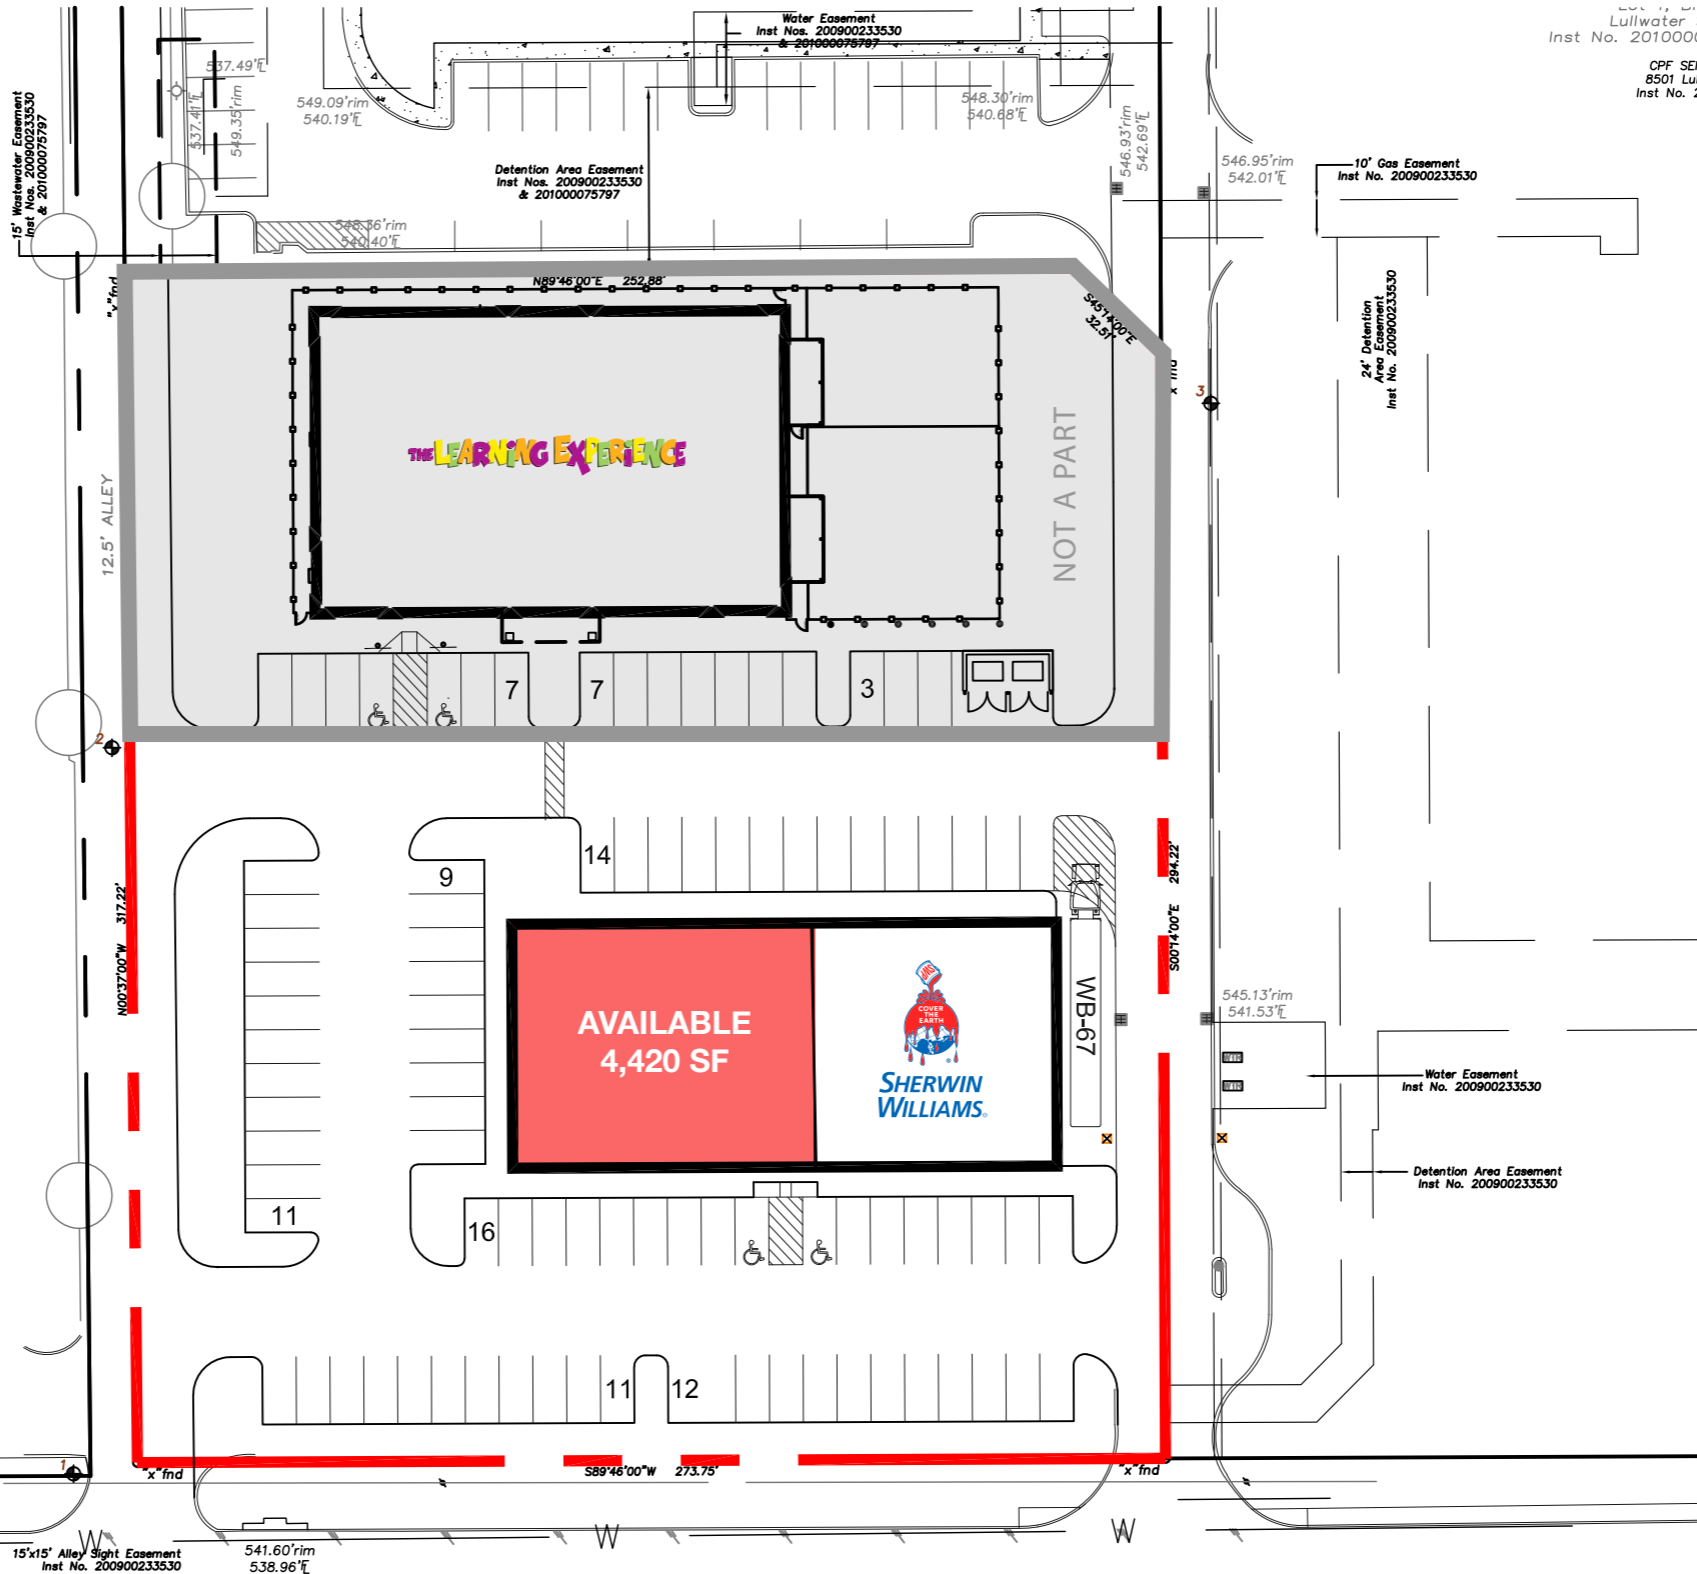

W C JACKSON SURVEY, ABSTRACT NO. 704

called 3.654 acres
Tract 11
Block 7081
NORTH LAKE MERIDIAN LLC
10405 East Northwest Highway
Inst No. 20070318225

EAST NORTHWEST HIGHWAY

10409 E. NORTHWEST HIGHWAY
CONCEPTUAL SITE PLAN SP-01