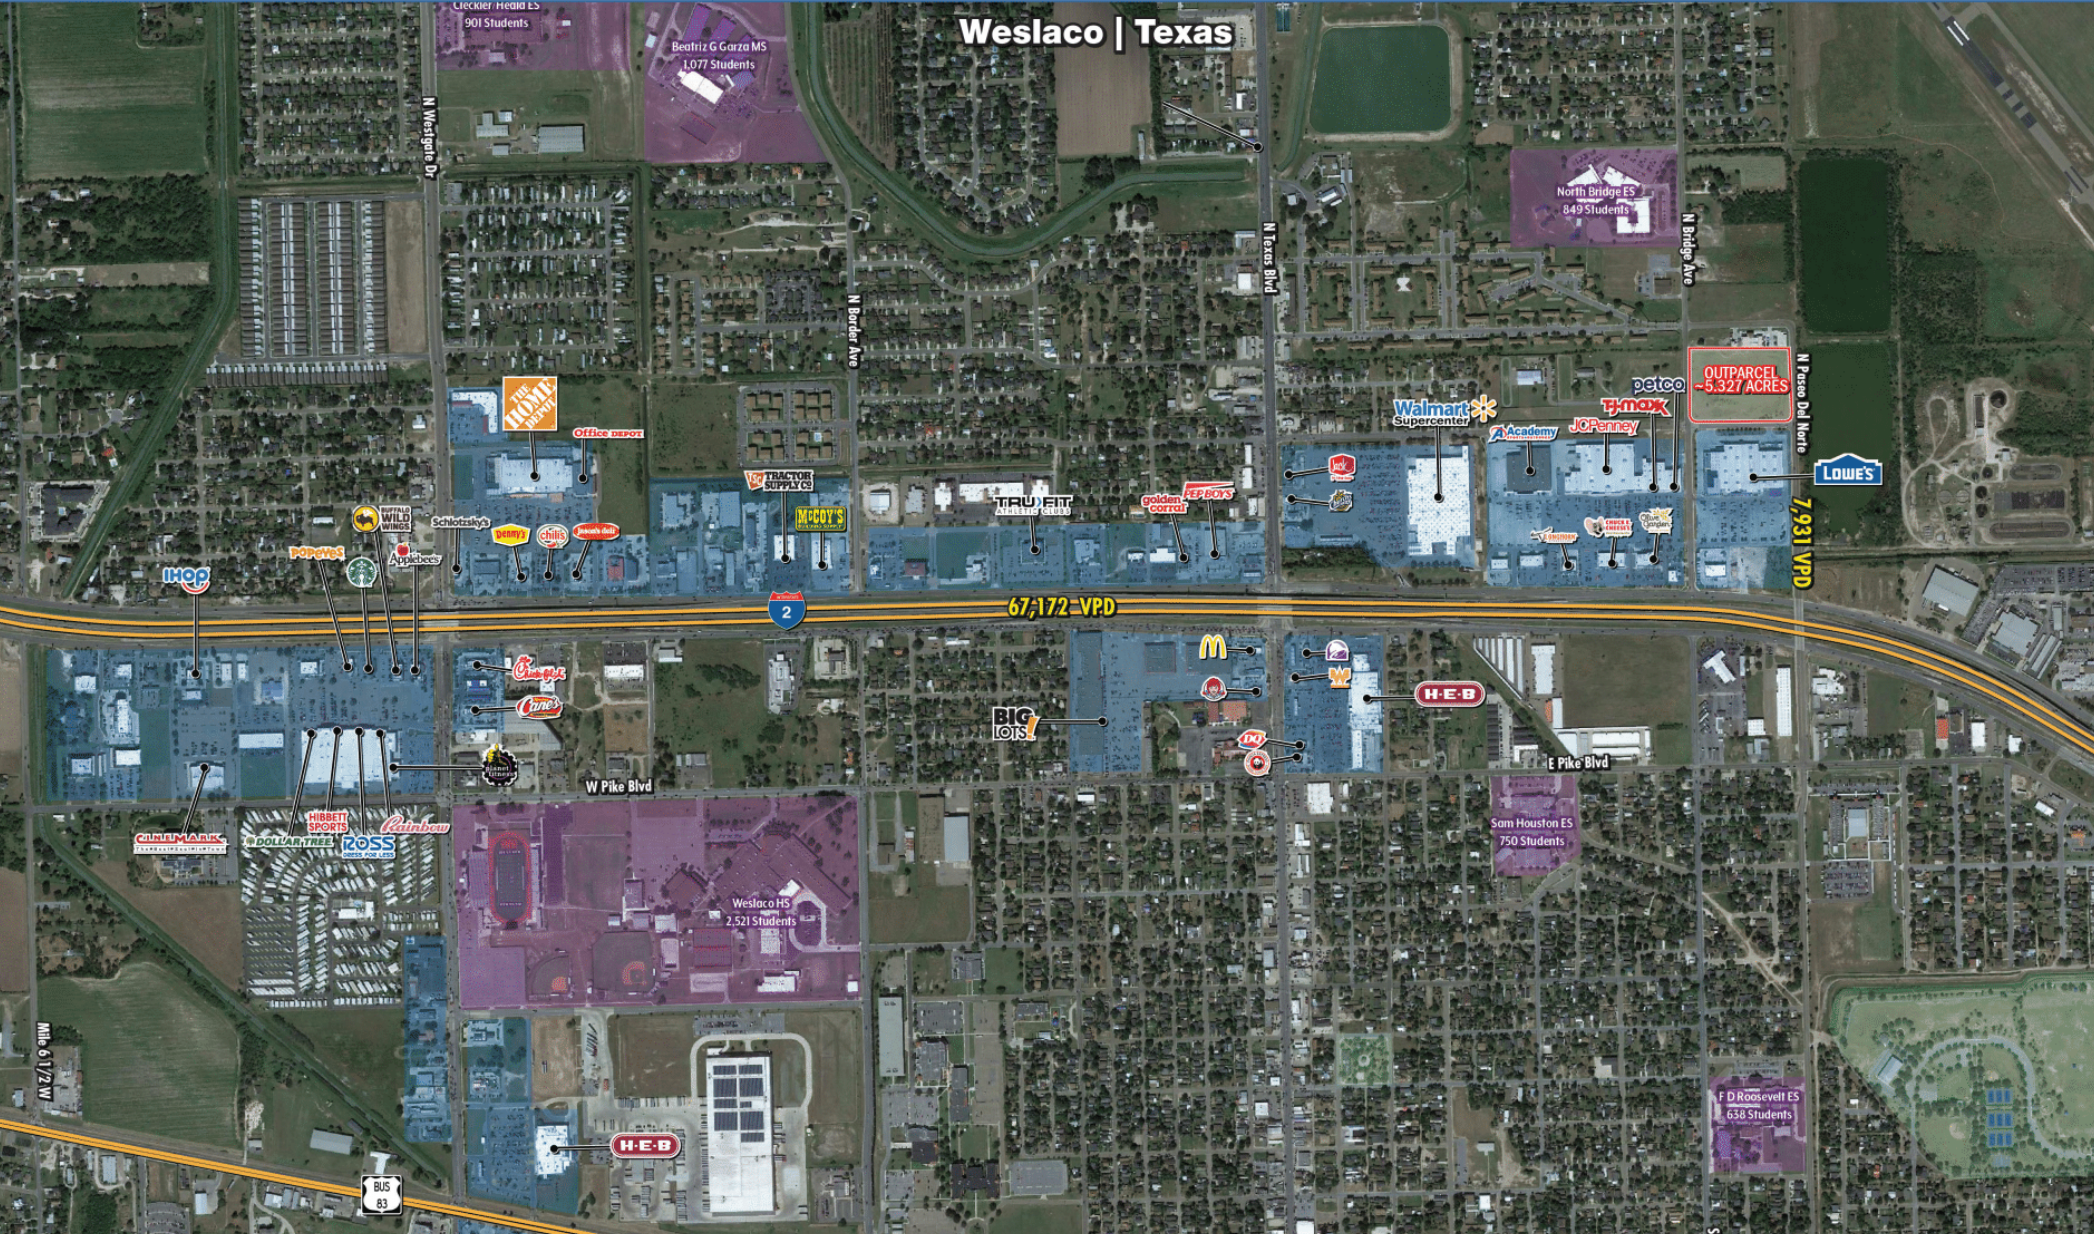

# Weslaco | Texas

Cleckler Head ES  
901 Students

Beatriz G Garza MS  
1,077 Students

North Bridge ES  
849 Students

Office Depot

OUTPARCEL  
- 5.327 ACRES

Lowe's

TRACTOR SUPPLIES

N Pasco Del Norte  
7,931 VPD

2

67,172 VPD

W Pike Blvd

E Pike Blvd

Weslaco HS  
2,521 Students

Sam Houston ES  
750 Students

F D Roosevelt ES  
638 Students

HEB

HEB

BIG  
LOTS

McDonald's

Dairy Queen

Wendy's

Jack-in-the-Bun

BUS  
83

Mile 6 1/2 W