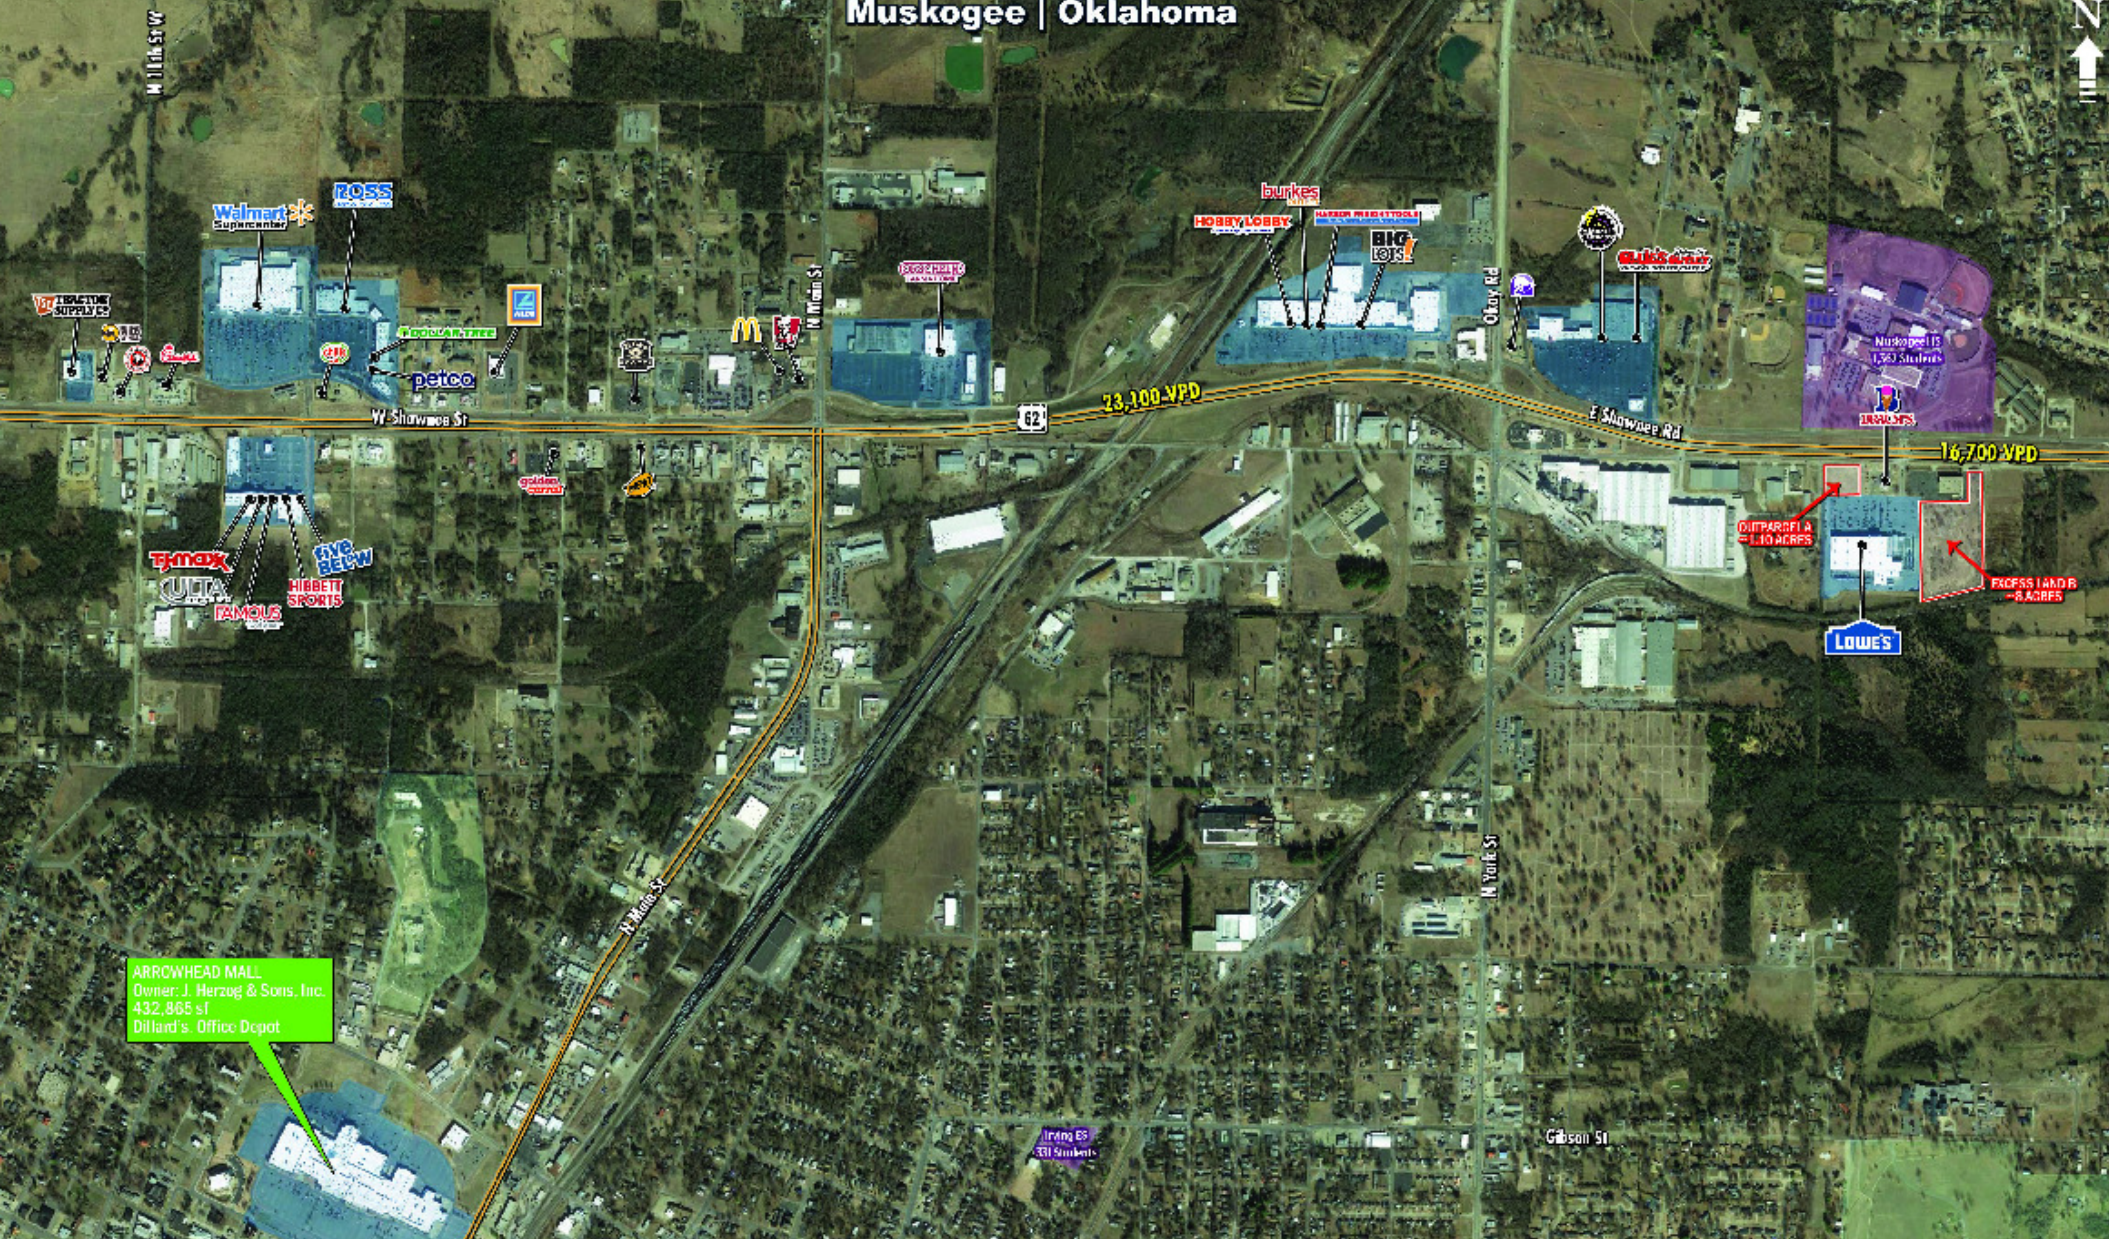

# Muskogee | Oklahoma

ARROWHEAD MALL  
Owner: J. Herzog & Sons, Inc.  
432,865 sq ft  
Dillard's, Office Depot

Muskogee IS  
1,763 Students

Irving ES  
301 Students

OUTPARCEL A  
- 1.10 ACRES

EXCESS LAND B  
- 8 ACRES