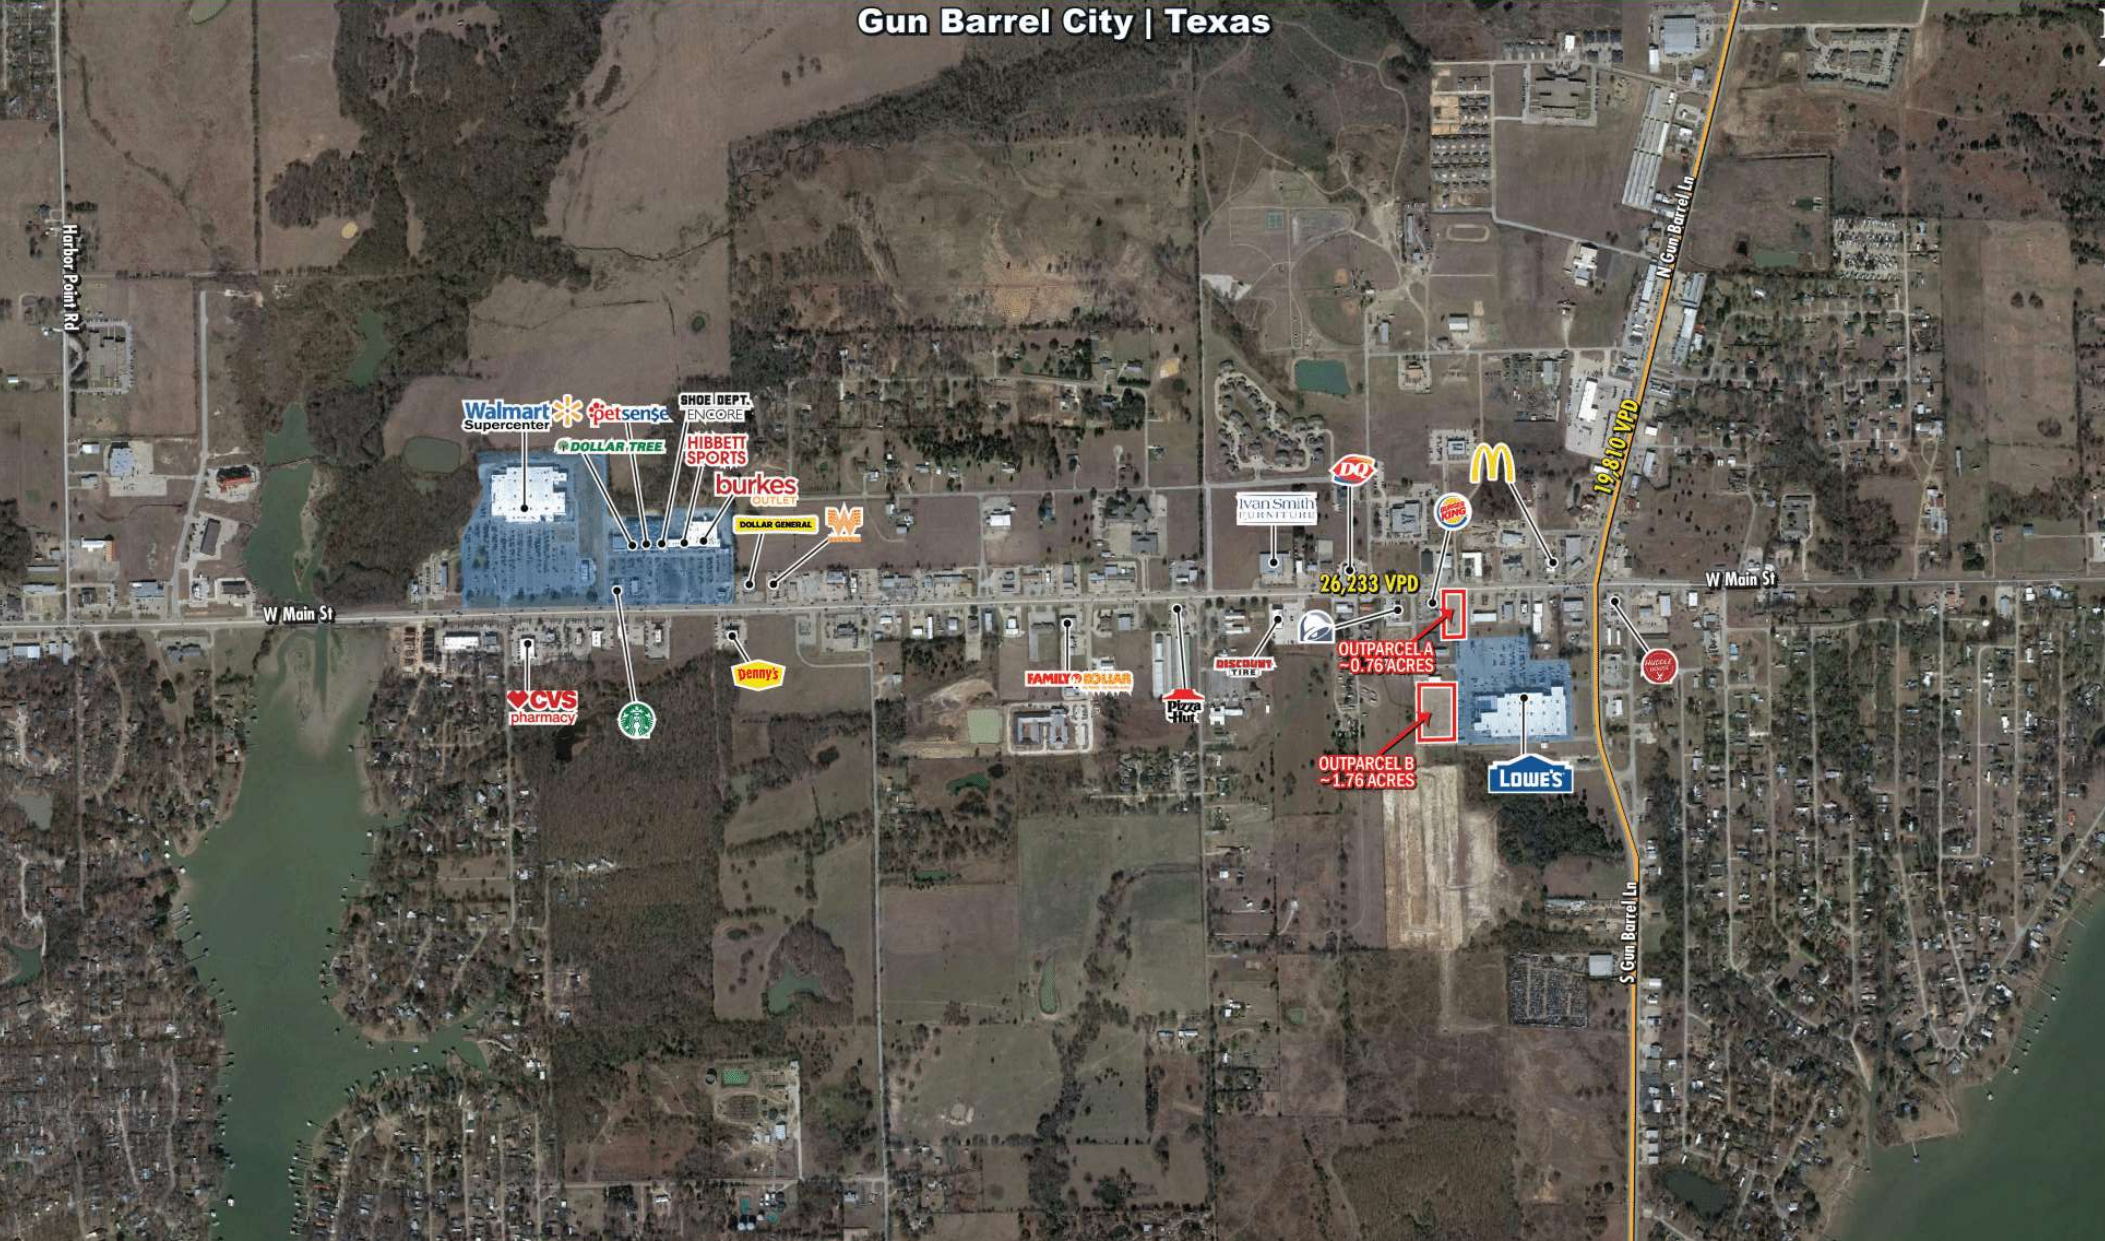

Gun Barrel City | Texas

Walmart Supercenter

Petsense

SHOE DEPT. ENCORE

DOLLAR TREE

HIBBETT SPORTS

burkes OUTLET

DOLLAR GENERAL

IVAN SMITH FURNITURE

DO

McDonald's

BURGER KING

Ivan Smith FURNITURE

26,233 VPD

OUTPARCEL A - 0.76 ACRES

OUTPARCEL B - 1.76 ACRES

LOWE'S

CVS pharmacy

Benny's

FAMILY DOLLAR

DISCOUNT TIRE

Pizza Hut

Walmart Supercenter

Harbor Point Rd