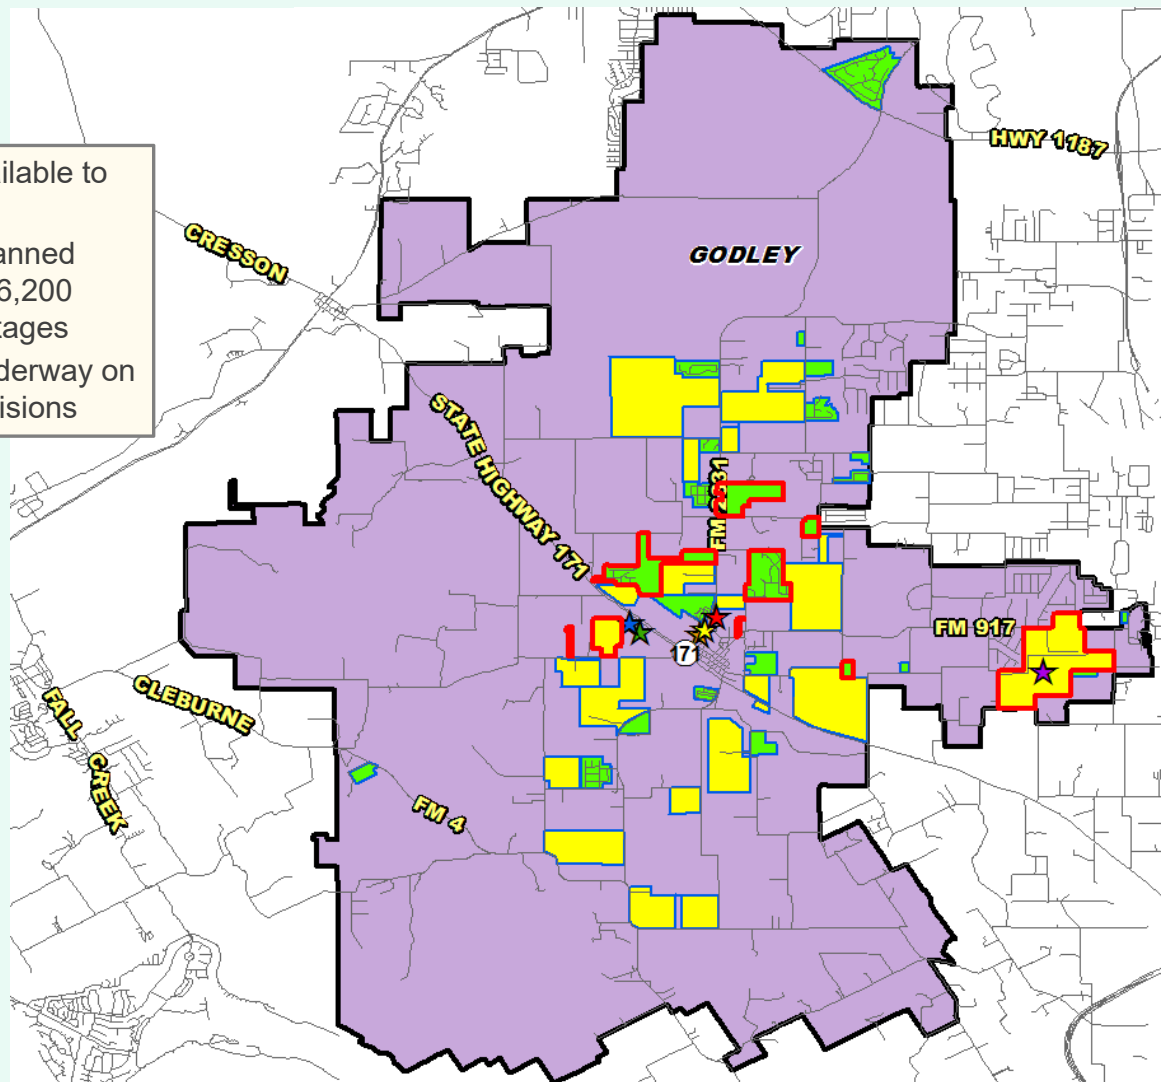

District Housing Overview

- There are over 780 lots available to build on across Godley ISD
- GISD currently 22 future planned subdivisions totaling over 16,200 future lots in the planning stages
- Groundwork is currently underway on roughly 830 lots in 9 subdivisions

Subdivisions	
	ACTIVE
	FUTURE
	Groundwork Underway