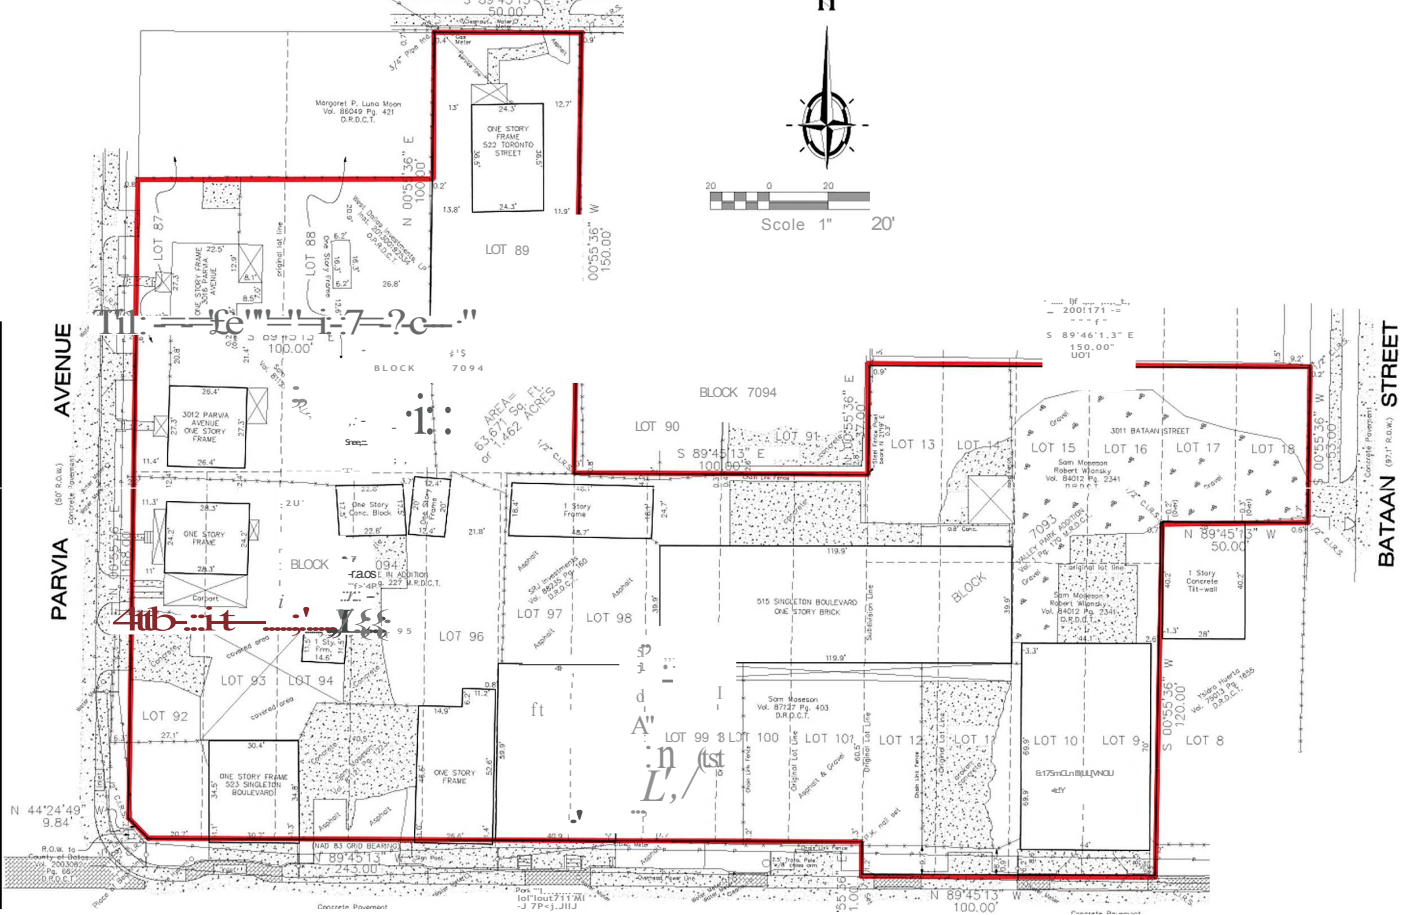

TORONTO STREET

Scale 1" = 20'

SINGLETON, , - ...., BOULEVARD