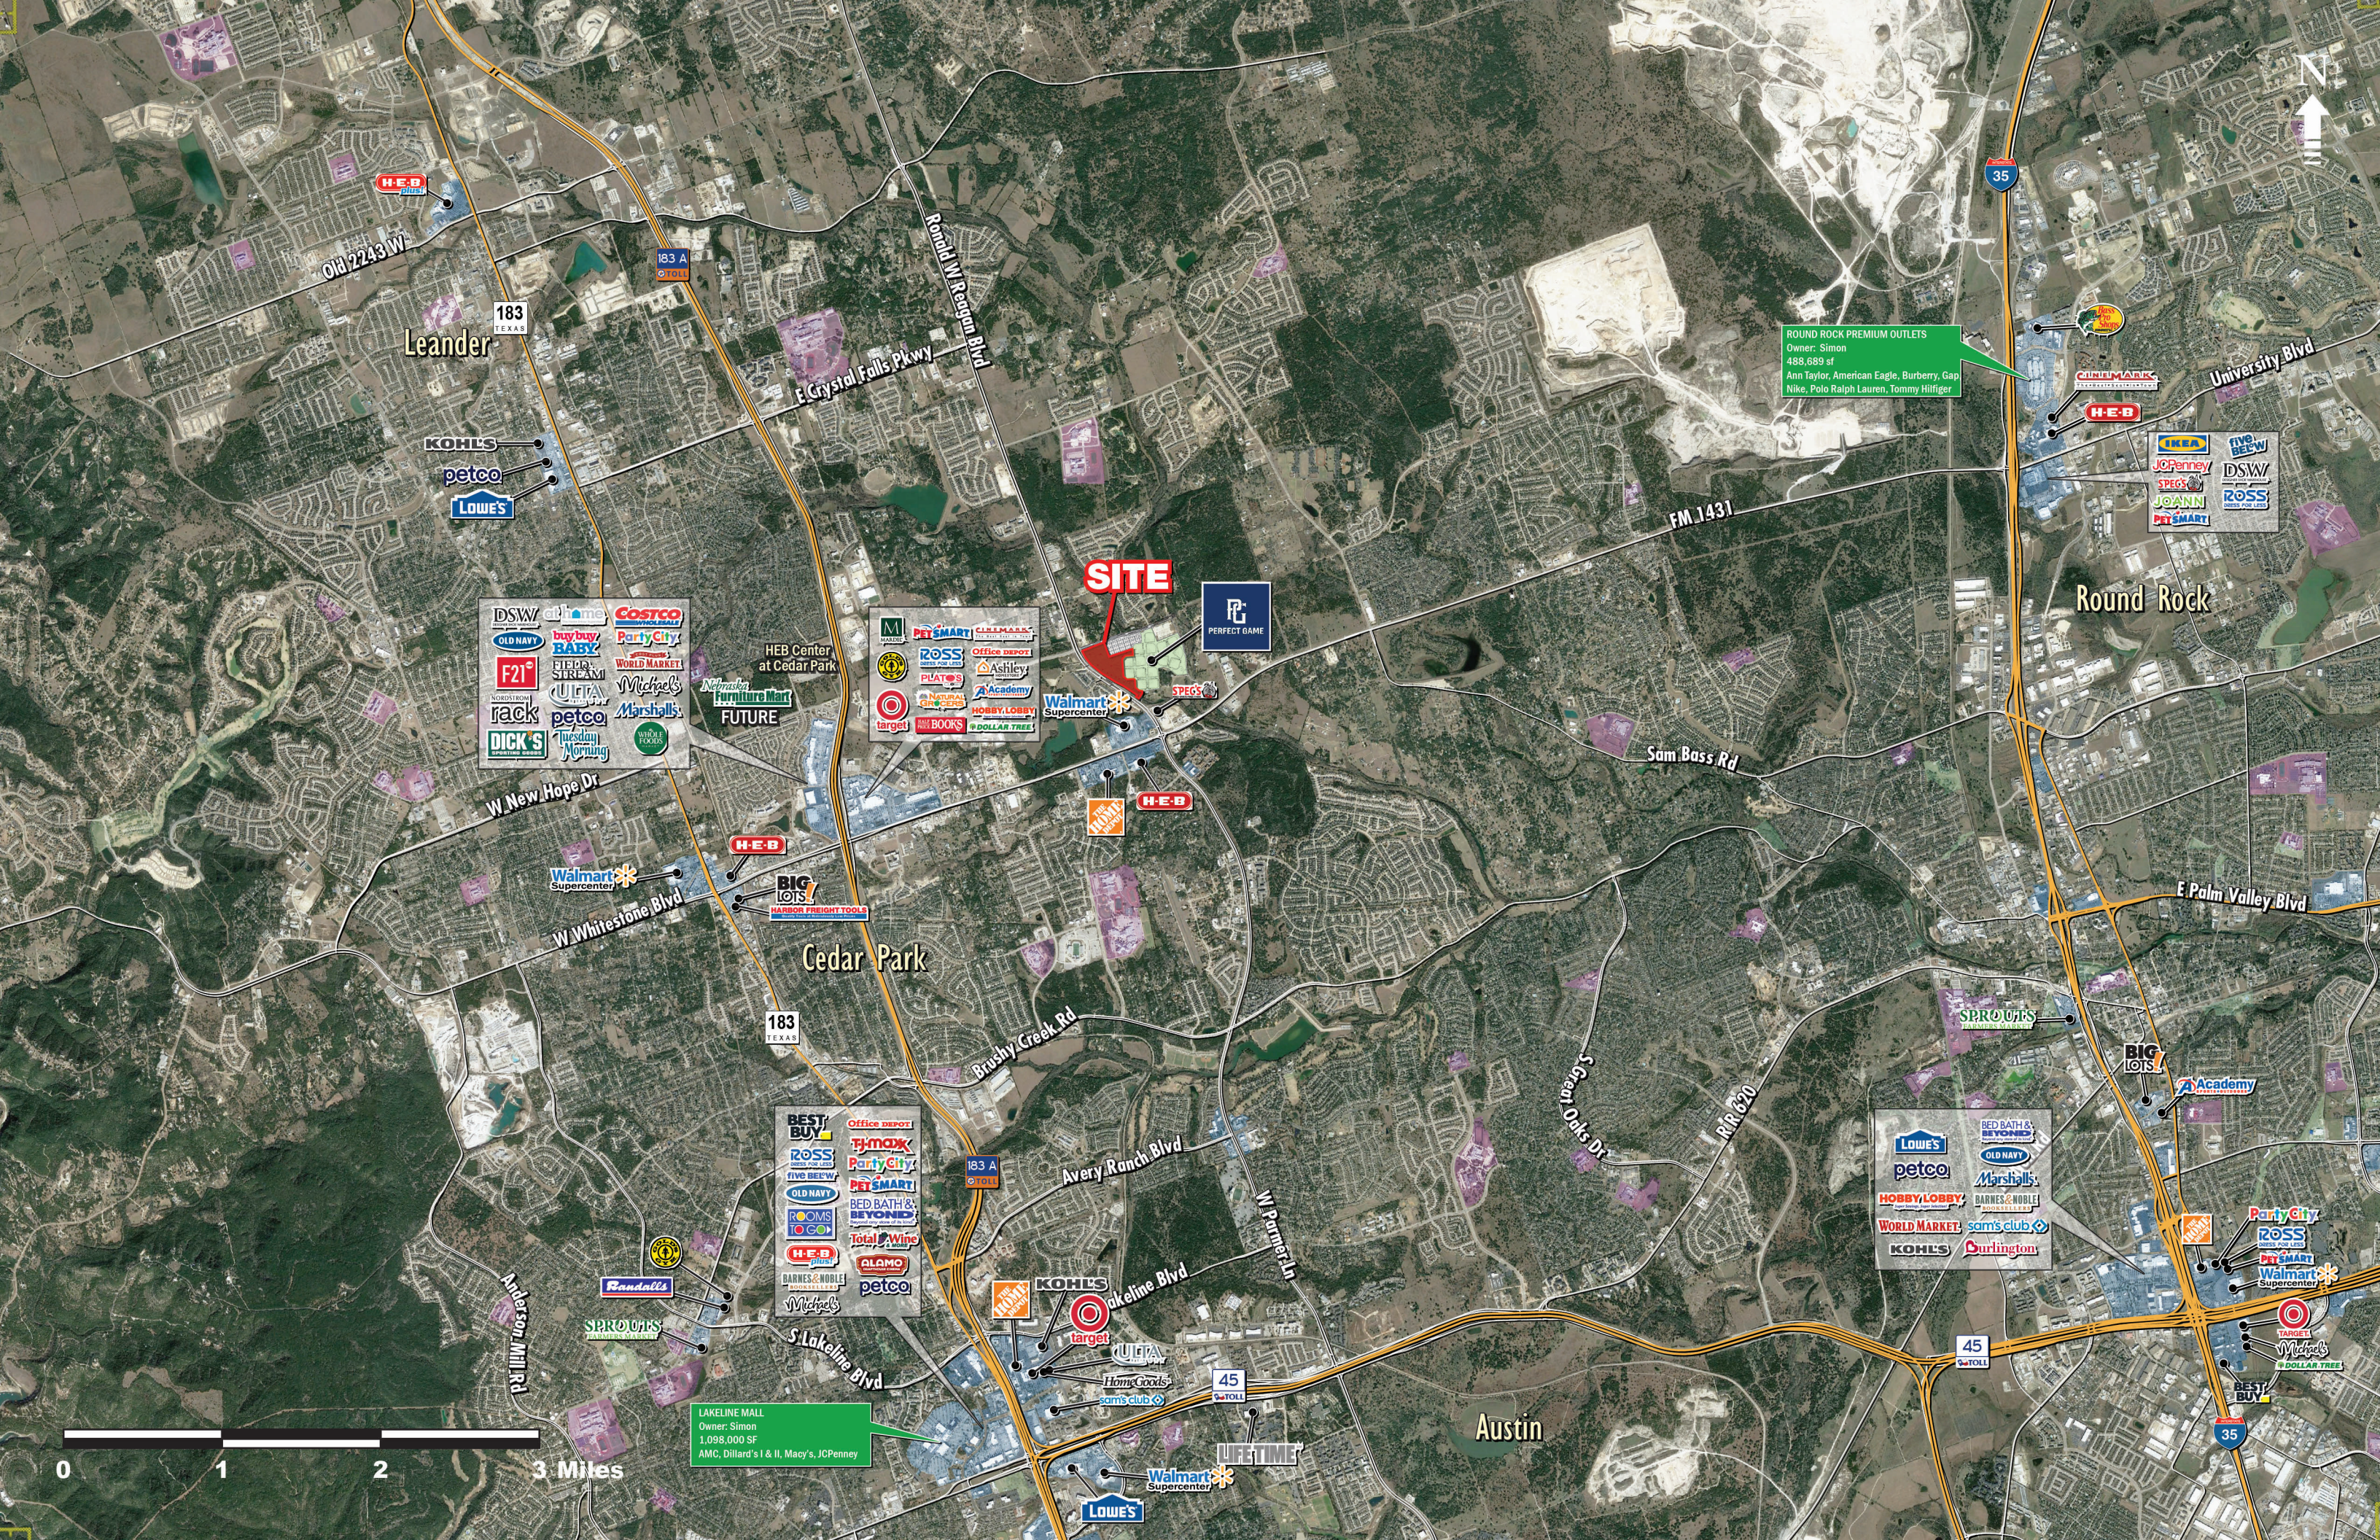

ROUND ROCK PREMIUM OUTLETS
Owner: Simon
488,689 sf
Ann Taylor, American Eagle, Burberry, Gap
Nike, Polo Ralph Lauren, Tommy Hilfiger

LAKELINE MALL
Owner: Simon
1,098,000 SF
AMC, Dillard's I & II, Macy's, JCPenney

SITE

0 1 2 3 Miles

HEB

KOHL'S
petco
LOWE'S

DSW
at home
Costco
OLD NAVY
buybuy BABY
Party City
F21
FIEB'S
STREAM
WORLD MARKET
Michael's
Nebraska Furniture Mart
FUTURE
track
petco
Marshall's
DICK'S
Tuesday Morning
WOODS FOODS

PETSMART
CINELARK
ROSS
Office DEPOT
Ashleys
Academy
HOBBY LOBBY
DOLLAR TREE
target
target

Walmart Supercenter
SPECS

PERFECT GAME

CINELARK

HEB

IKEA
JO Penney
SPECS
JOANN
PETSMART
FIVE BEEW
DSW
ROSS

Walmart Supercenter

Walmart Supercenter

HEB

BIG LOTS
HARBOR FREIGHT TOOLS

HEB

Cedar Park

183 TEXAS

BEST BUY
Office DEPOT
TJ-maxx
Party City
PETSMART
OLD NAVY
BED BATH & BEYOND
Total Wine
HEB plus
ALAMO
BARNES & NOBLE
petco
Michaels
RANDALL'S

KOHL'S
target
CULFA
Home Goods
sam's club

target

Home Goods
sam's club

Walmart Supercenter

LOWE'S

Sam Bass Rd

Round Rock

E Palm Valley Blvd

SPROUTS

BIG LOTS

Academy

LOWE'S
petco
HOBBY LOBBY
WORLD MARKET
KOHL'S
BED BATH & BEYOND
OLD NAVY
Marshall's
BARNES & NOBLE
sam's club
Burlington

Party City
ROSS
PETSMART
Walmart Supercenter

Party City
ROSS
PETSMART
Walmart Supercenter

target
Michaels
DOLLAR TREE

target
Michaels
DOLLAR TREE

BEST BUY

BEST BUY

Austin

45 TOLL

35

Ronald W Reagan Blvd

E Crystal Falls Pkwy

OH 2243 W

183 TEXAS

Leander

183 A TOLL

35

University Blvd

FM 1431

W New Hope Dr

W Whitestone Blvd

183 TEXAS

Cedar Park

Brushy Creek Rd

Avery Ranch Blvd

Lakeline Blvd

W Parmer Ln

S Green Oaks Dr

RPR 620

45 TOLL

45 TOLL

35