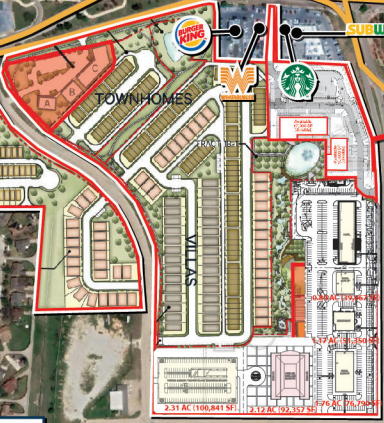

Galloway ES
509 Students

Military Pkwy
22,980 VPD

140,865 VPD

N Peachtree Rd

22,880 VPD

W Scyene Rd

20,786 VPD

TOWNHOMES

SITE

TOWNEPLACE SUITES
MARRIOTT

161,141 VPD

Lanny Frasier MS
1,222 Students

West Mesquite H S
2,095 Students

Mesquite Championship Rodeo

Mesquite Convention Center