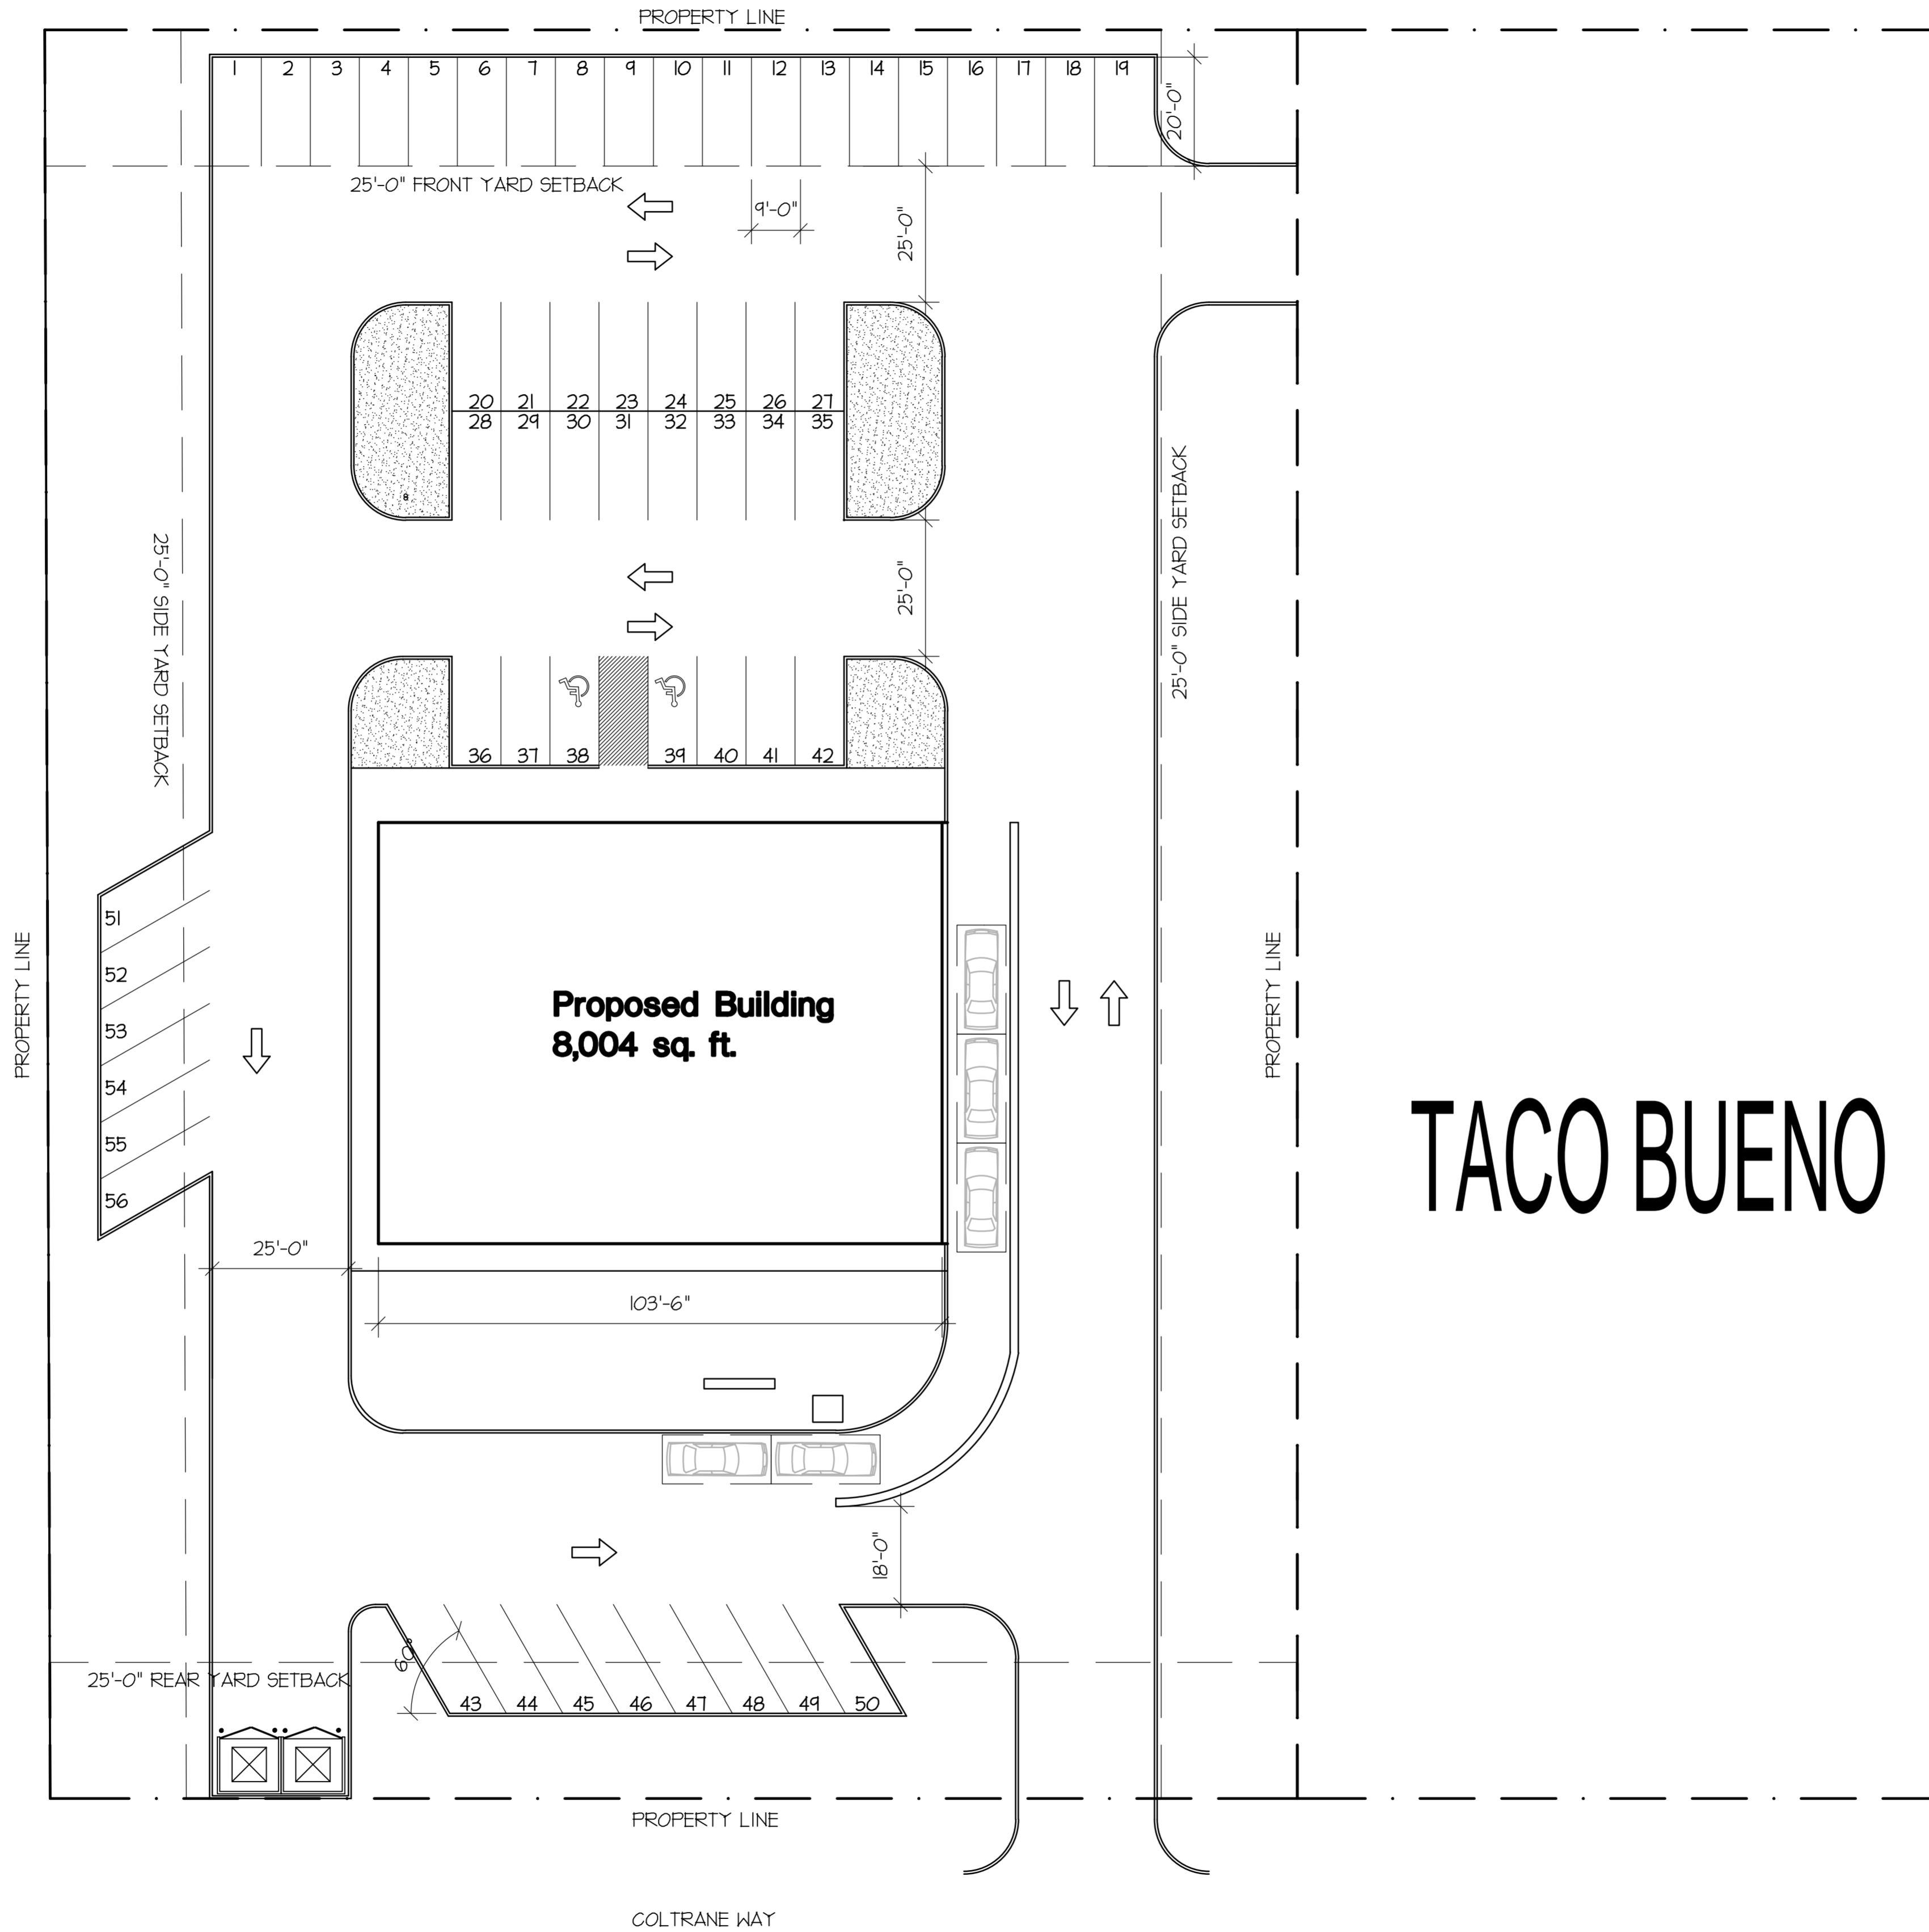

MANSFIELD ROAD

TACO BUENO

1 SITE PLAN

Scale: 1" = 20'-0"