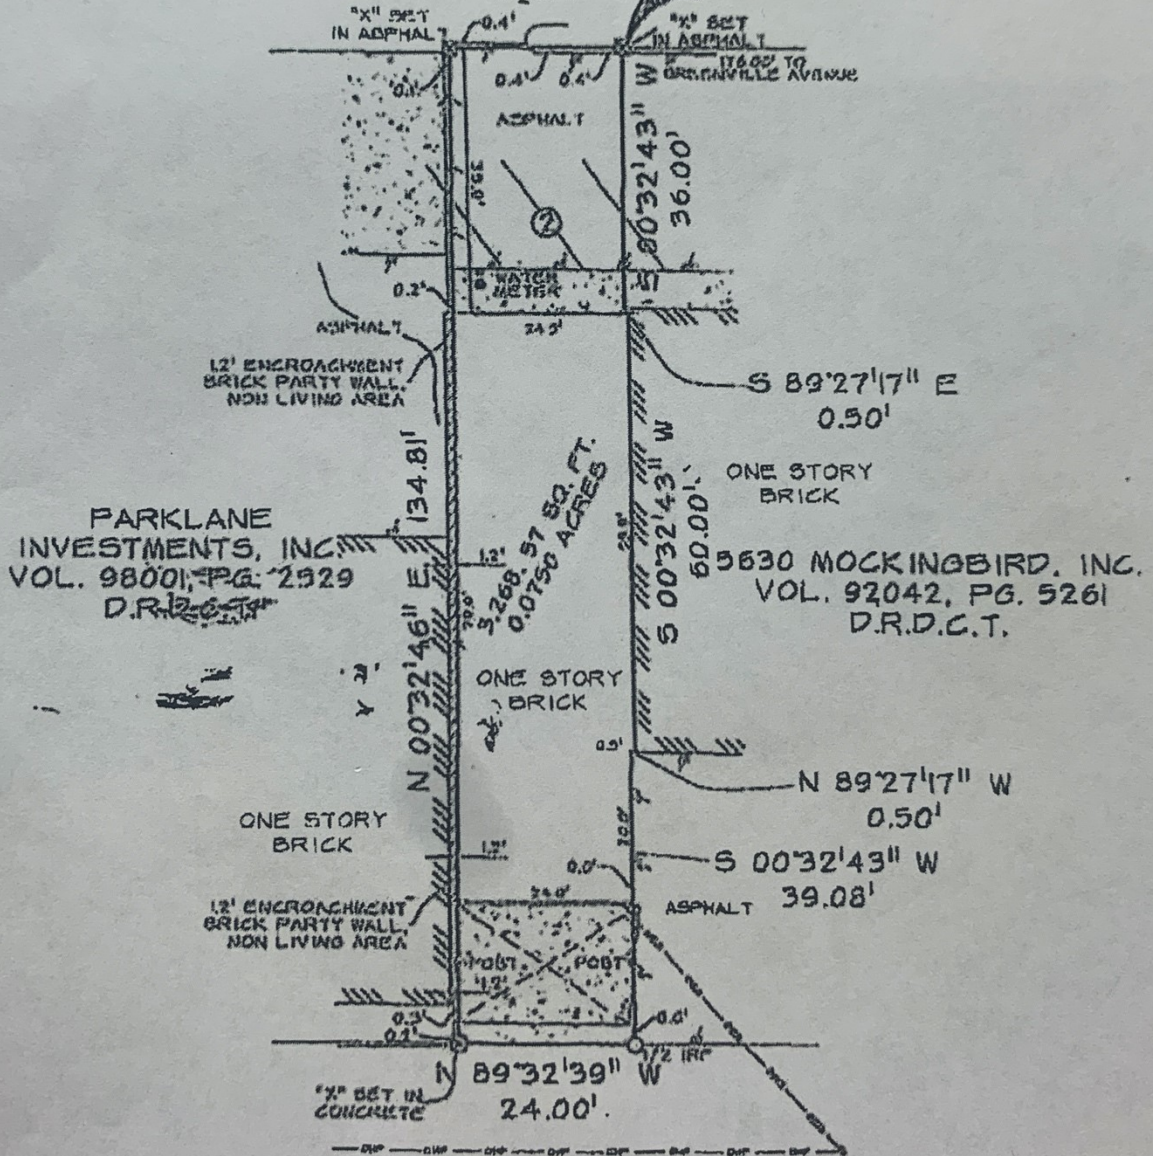

# MOCKINGBIRD LANE

80' R.O.W.

(BASIS OF BEARINGS)

N 89°49'00" E 24.00' POINT OF BEGINNING

PARKLANE INVESTMENTS, INC. VOL. 98001, PG. 2929 D.R.D.C.T.

5630 MOCKINGBIRD, INC. VOL. 92042, PG. 5261 D.R.D.C.T.