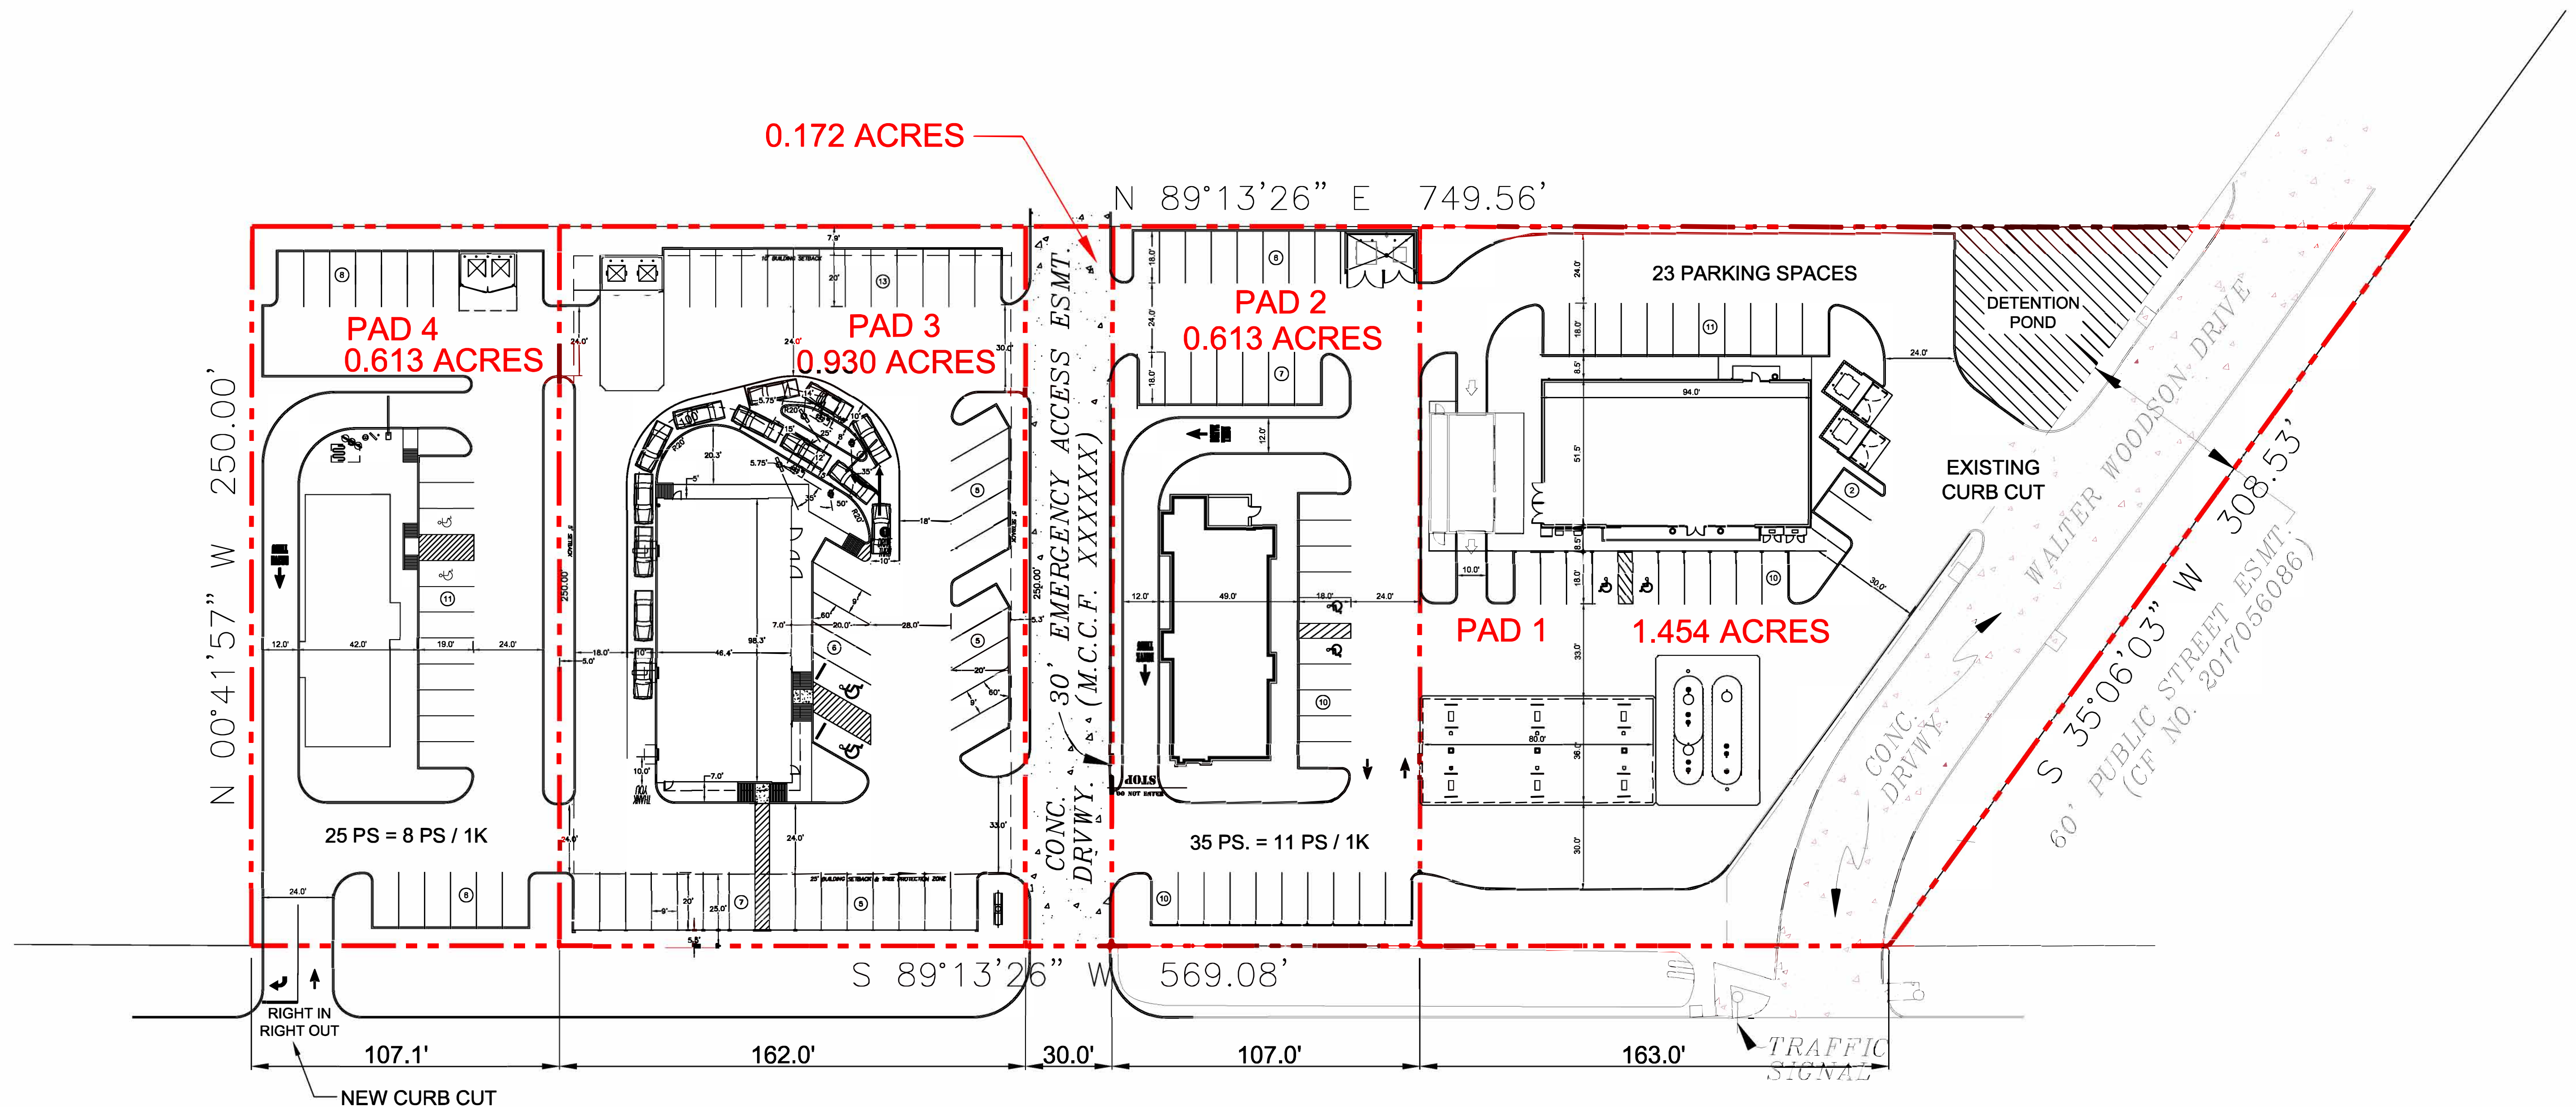

WESTERN RIM INVESTORS
58.74 ACRES TRACT OUT OF CALLED 62.611 ACRES
(M.C.C.F. 2011071840)

F.M. 1488
(R.O.W. VARIES)

EXISTING TRAFFIC LIGHT