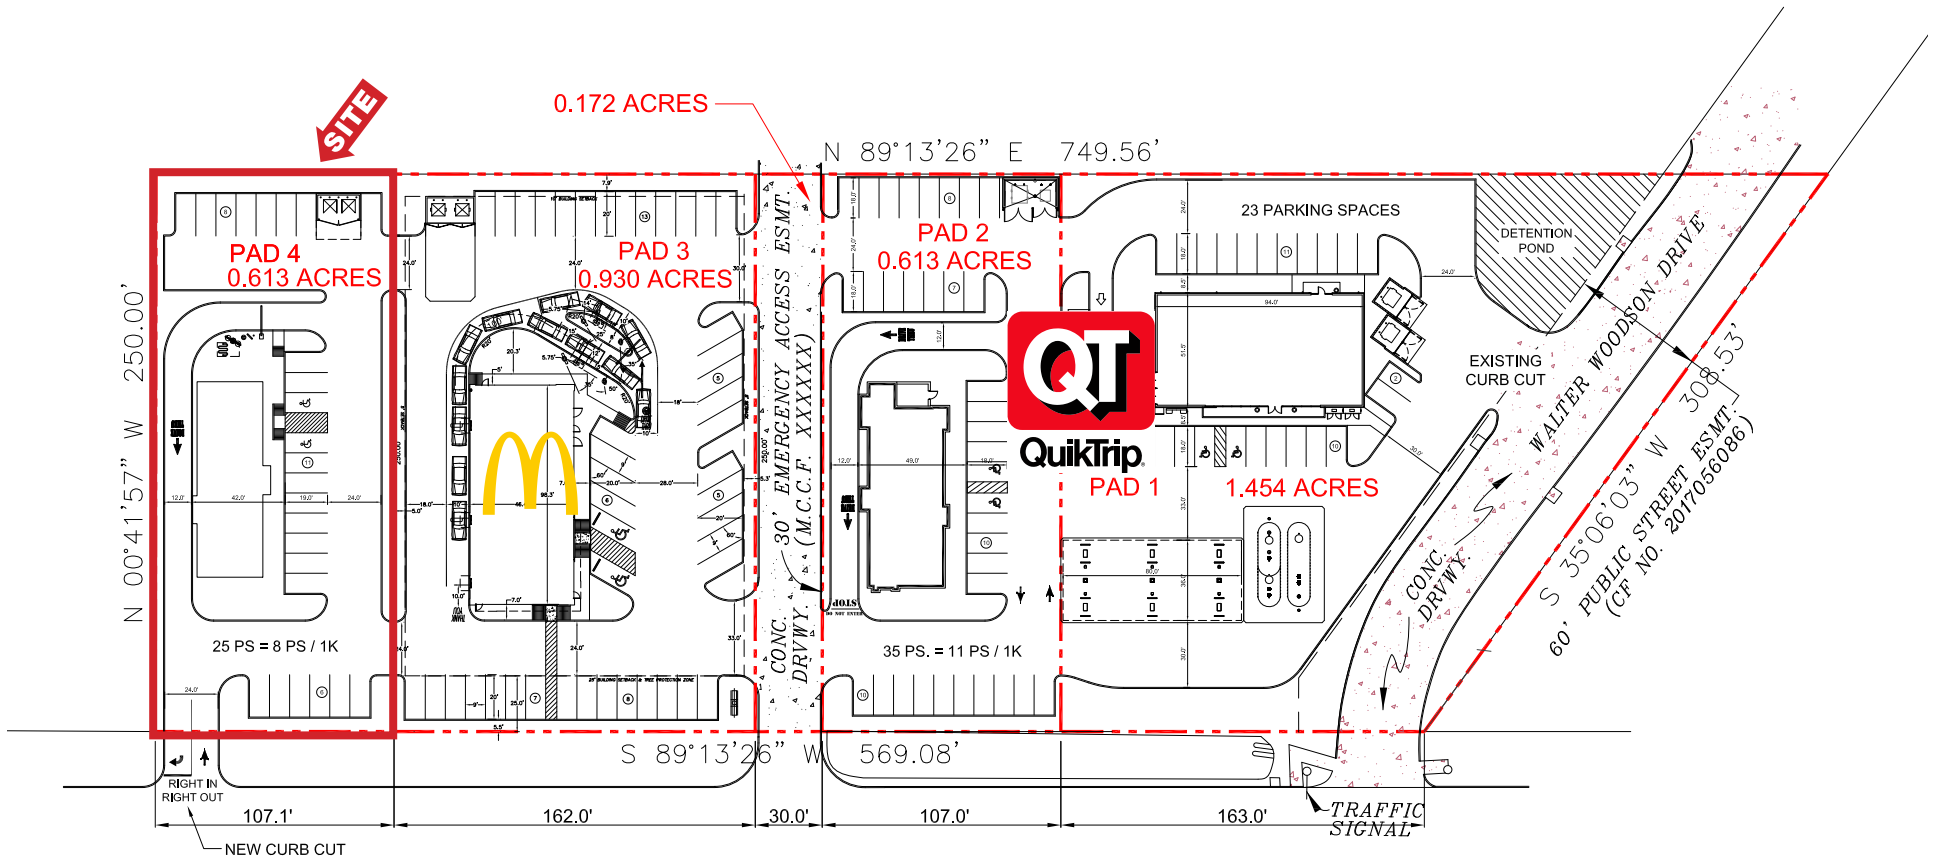

WESTERN RIM INVESTORS
 58.74 ACRES TRACT OUT OF CALLED 62.611 ACRES
 (M.C.C.F. 2011071840)

F.M. 1488
 (R.O.W. VARIES)