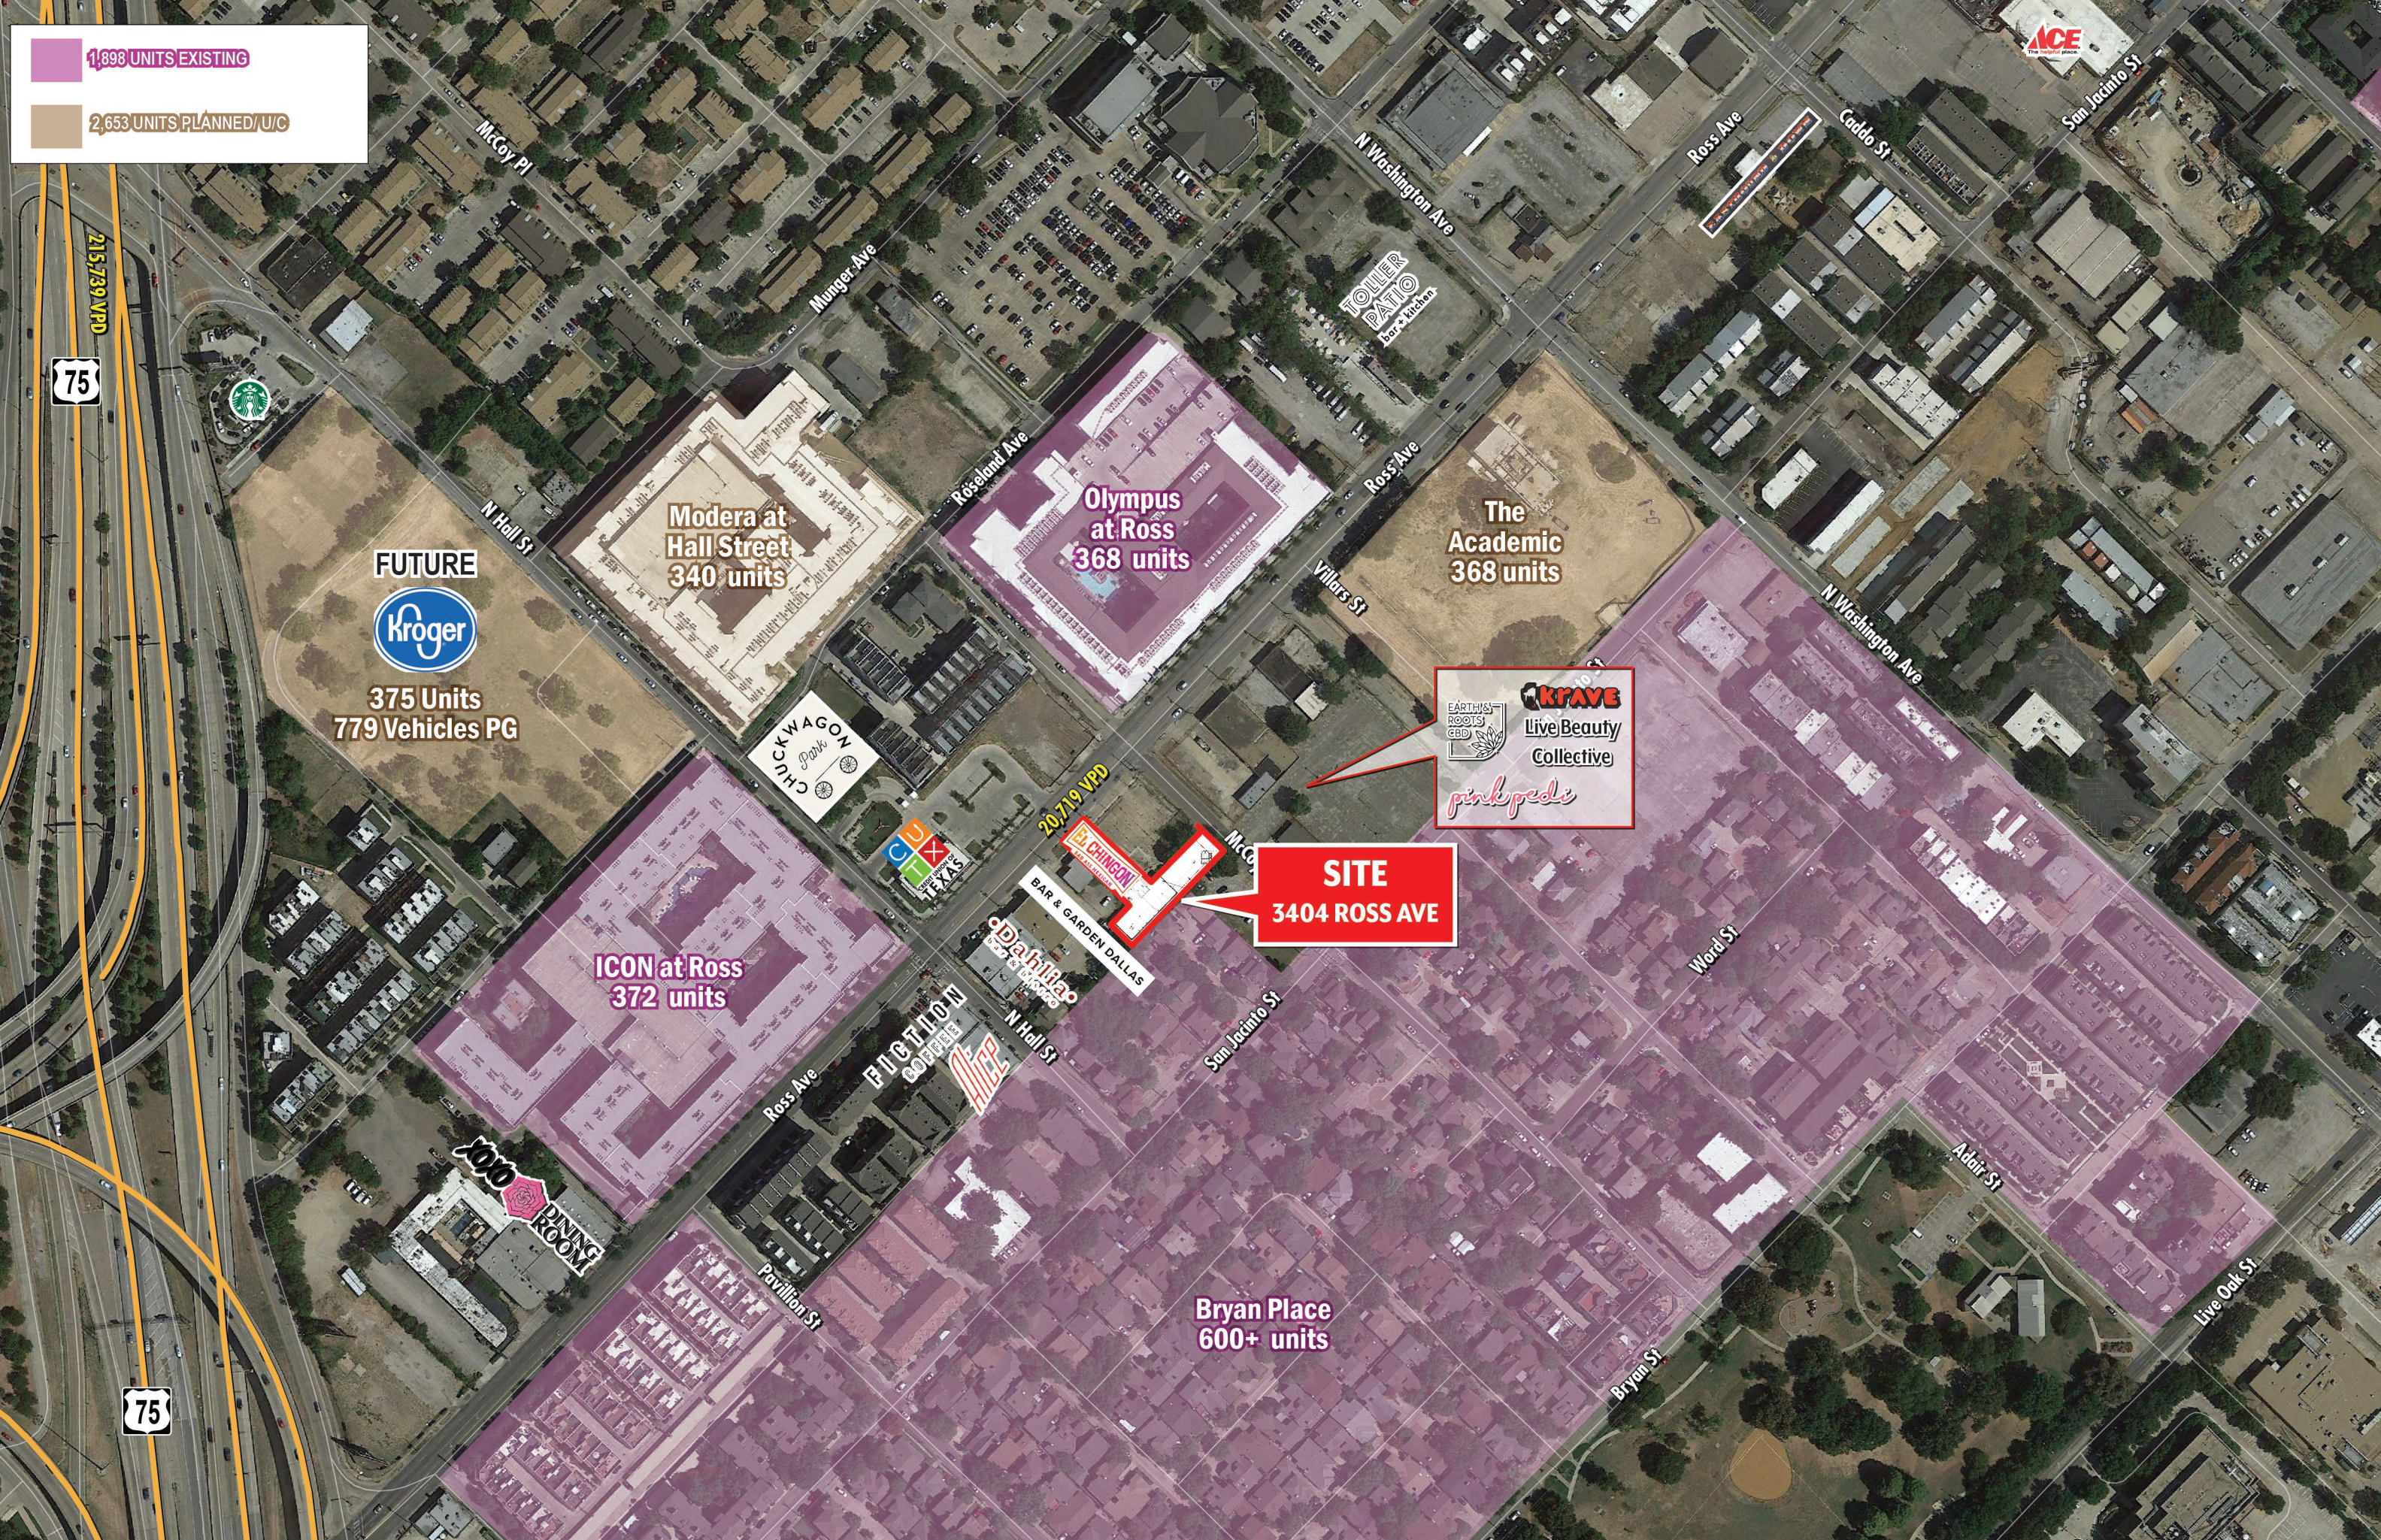

1,898 UNITS EXISTING
2,653 UNITS PLANNED/U/C

FUTURE

375 Units
779 Vehicles PG

Modera at Hall Street
340 units

Olympus at Ross
368 units

The Academic
368 units

ICON at Ross
372 units

SITE
3404 ROSS AVE

Bryan Place
600+ units

Live Beauty Collective
pinkpedi

CHUCK WAGON
Deli

CU TX
UNIVERSITY TEXAS

LA CHINCON
BAR & GARDEN DALLAS

FICTION
COMPLEX

1000
DINING ROOM

ACE

TOLLER PATIO
bar + kitchen

215,739 VPD
75

75

McCoy Pl
Munger Ave
Roseland Ave
Villars St
Ross Ave
Caddo St
San Jacinto St

N Hall St

Ross Ave

Pavillion St

Bryan St

Word St
Adair St
Live Oak St

San Jacinto St