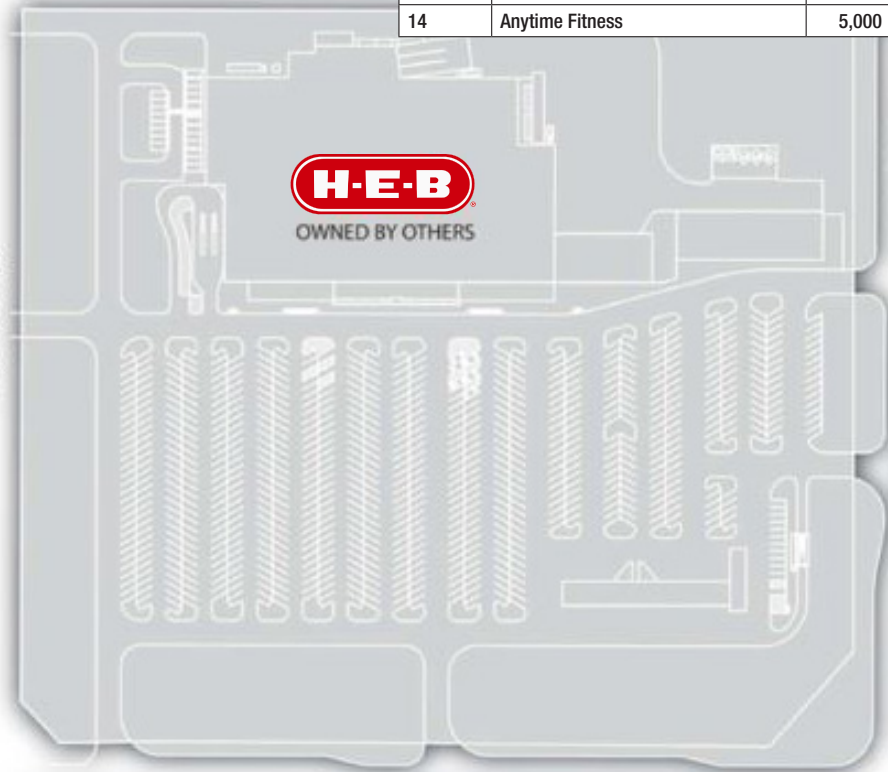

SUITE	TENANT	SF
1	Next Level Urgent Care	2,862
2	Daily Banh Mi	2,250
3	Wingstop	1,788
4	Jersey Mike's Subs	1,400
5	Dons & Ben's Liquors	3,049
6	Domino's Pizza	1,750
7	Little Spurs Pediatric Urgent Care	2,862
8	Peachwave Frozen Yogurt	1,350
9	Dr. Rastogi, DDS	2,400
10	Bella Vista Nail & Spa	2,500
11	Christus Health Plan	1,125
12	Pet's Barn	2,450
13	AT&T Authorized Retailer	1,870
14	Anytime Fitness	5,000

HWY. 211

STEVENS PKWY.

POTRANCO ROAD