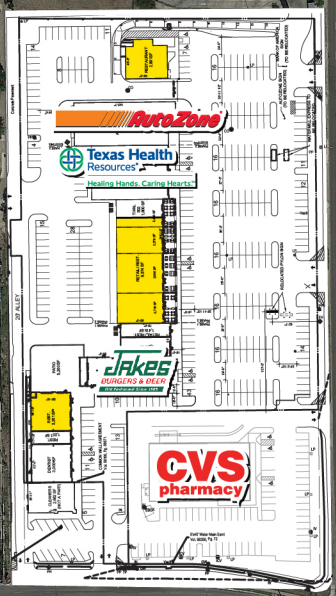

SITE

Marsh Ln

23,719 VPD

15,621 VPD

13,955 VPD

Walnut Hill Ln

24,091 VPD

Marsh Ln

Good Price Tire Shop

Santa Rosa Restaurant