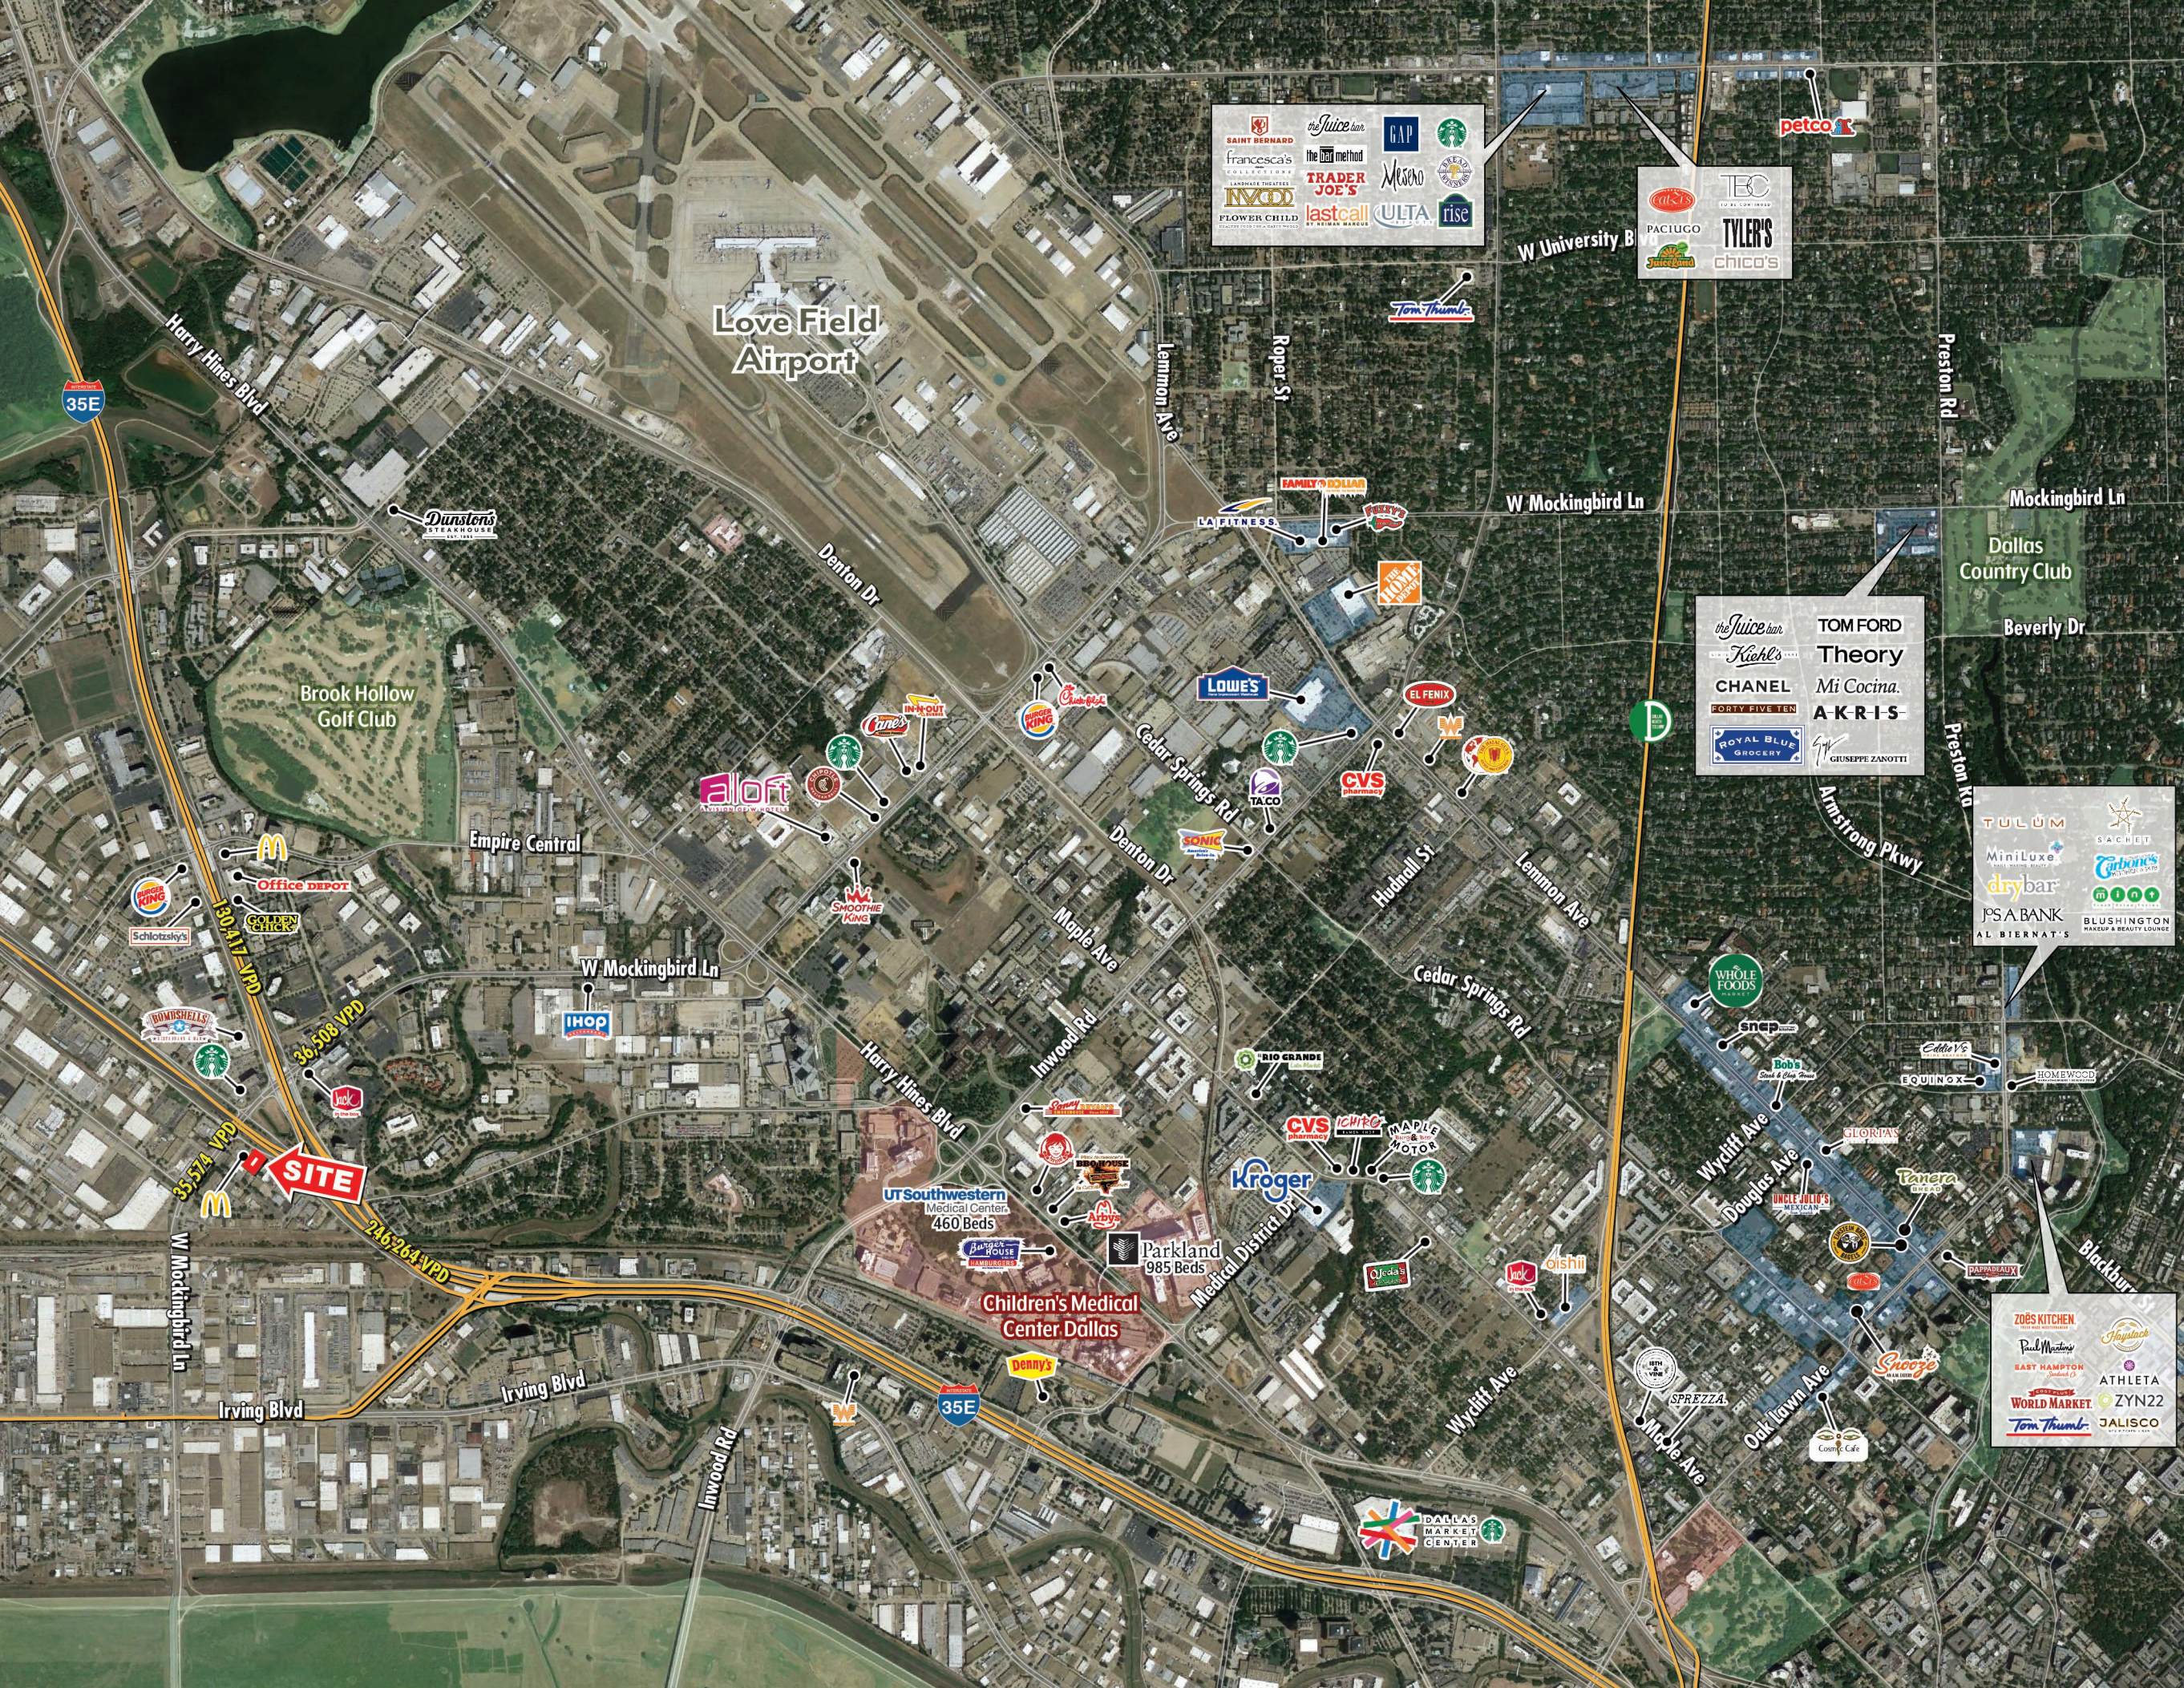

- SAINT BERNARD
- the Juice bar
- GAP
- Starbucks
- francesca's
- the Uti method
- TRADER JOE'S
- Mesero
- INVOI
- lastcall
- ULTA
- rise
- FLOWER CHILD

- petco
- TBC
- PACIUGO
- JuiceLand
- TYLERS
- chico's

- the Juice bar
- Kohl's
- CHANEL
- FORTY FIVE TEN
- ROYAL BLUE GROCERY
- TOM FORD
- Theory
- Mi Cocina
- A-K-R-I-S
- GIUSEPPE ZANOTTI

- TULUM
- MiniLuxe
- drybar
- JPS A BANK
- AL BIERNAT'S
- SACHET
- Carbon's
- BLUSHINGTON
- HAIR & BEAUTY LOUNGE

- ZOES KITCHEN
- Paul Mazza's
- EAST HAMPTON
- WORLD MARKET
- Tom Thumb
- Flystick
- ATHLETA
- ZYN22
- JALISCO

Love Field
Airport

Brook Hollow
Golf Club

UT Southwestern
Medical Center
460 Beds

Children's Medical
Center Dallas
985 Beds