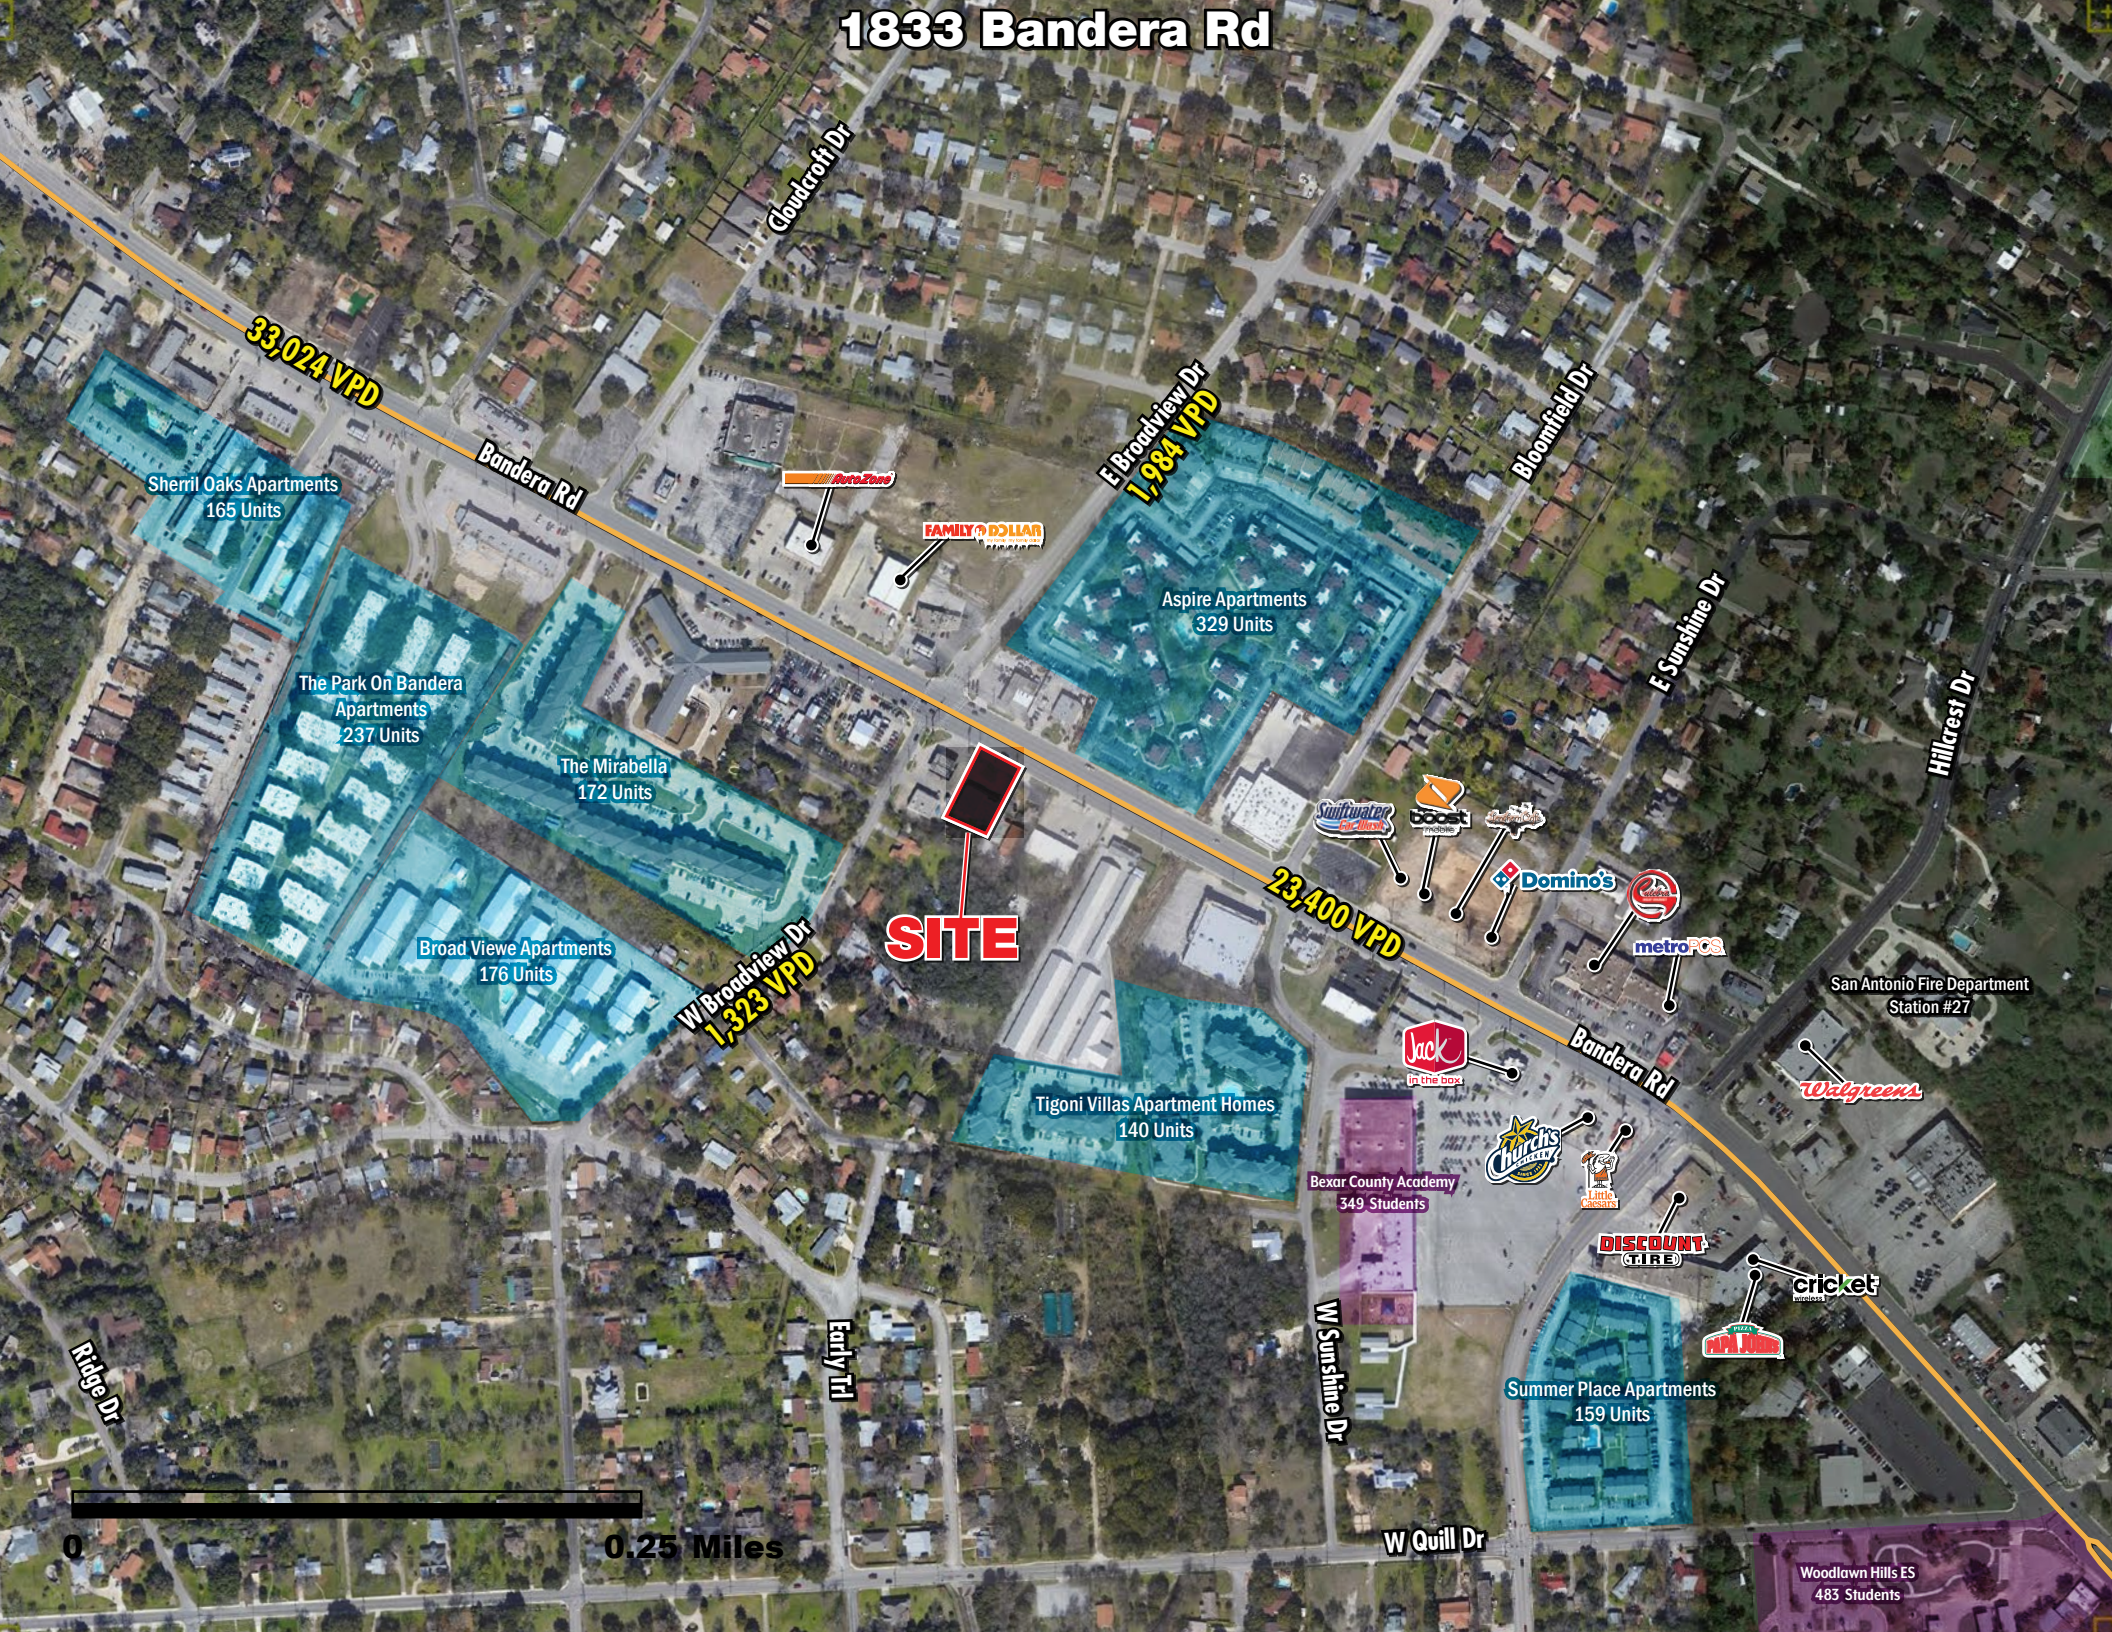

1833 Bandera Rd

SITE

Sheril Oaks Apartments
165 Units

The Park On Bandera
Apartments
237 Units

The Mirabella
172 Units

Broad View Apartments
176 Units

W Broadview Dr
1,323 VPD

FAMILY DOLLAR

E Broadview Dr
1,984 VPD

Aspire Apartments
329 Units

Tigoni Villas Apartment Homes
140 Units

23,400 VPD

Bexar County Academy
349 Students

Summer Place Apartments
159 Units

San Antonio Fire Department
Station #27

Woodlawn Hills ES
483 Students

0 0.25 Miles

33,024 VPD

Bandera Rd

Clowcraft Dr

Bloomfield Dr

E Sunshine Dr

Hillcrest Dr

Ridge Dr

Early Hill

W Sunshine Dr

W Quill Dr

Bandera Rd