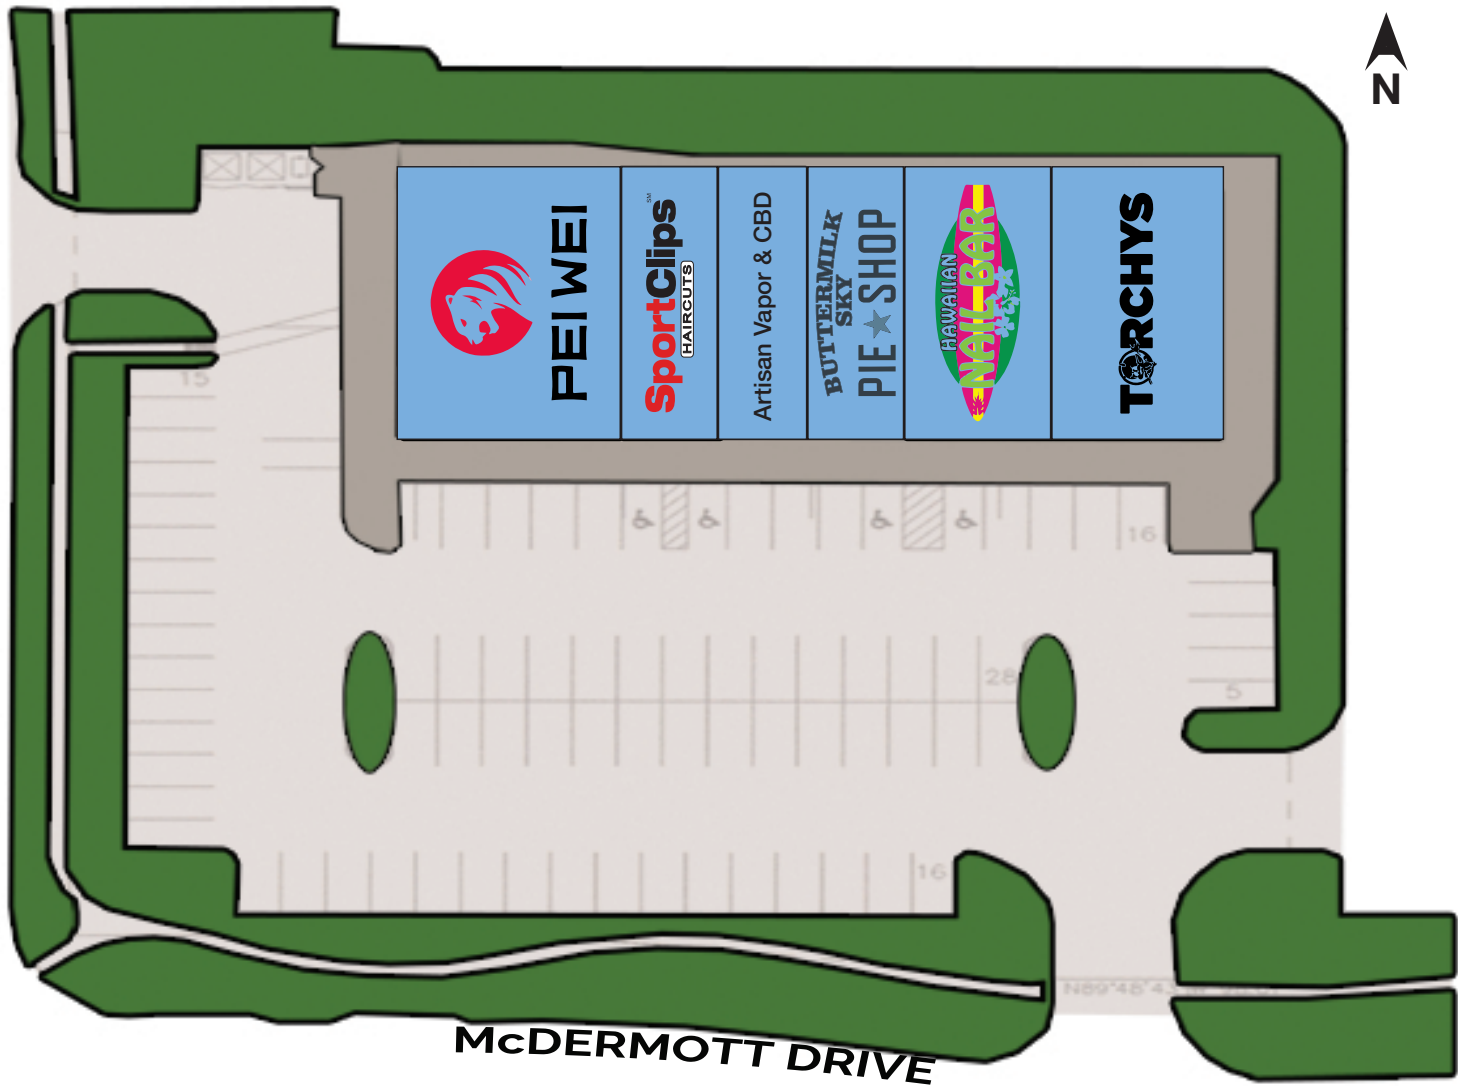

BENTON DRIVE

McDERMOTT DRIVE

SITE SUMMARY | 11,495 SF

LEGEND	
	LEASED
	AVAILABLE

SUITE	TENANT	SIZE
100	Pei Wei	3,150 SF
200	SportClips	1,260 SF
300	Artisan Vapor & CBD	1,155 SF
400	Buttermilk Sky Pie Shop	1,100 SF
500	Hawaiian Nail Bar	2,190 SF
600	Torchy's Tacos	2,640 SF