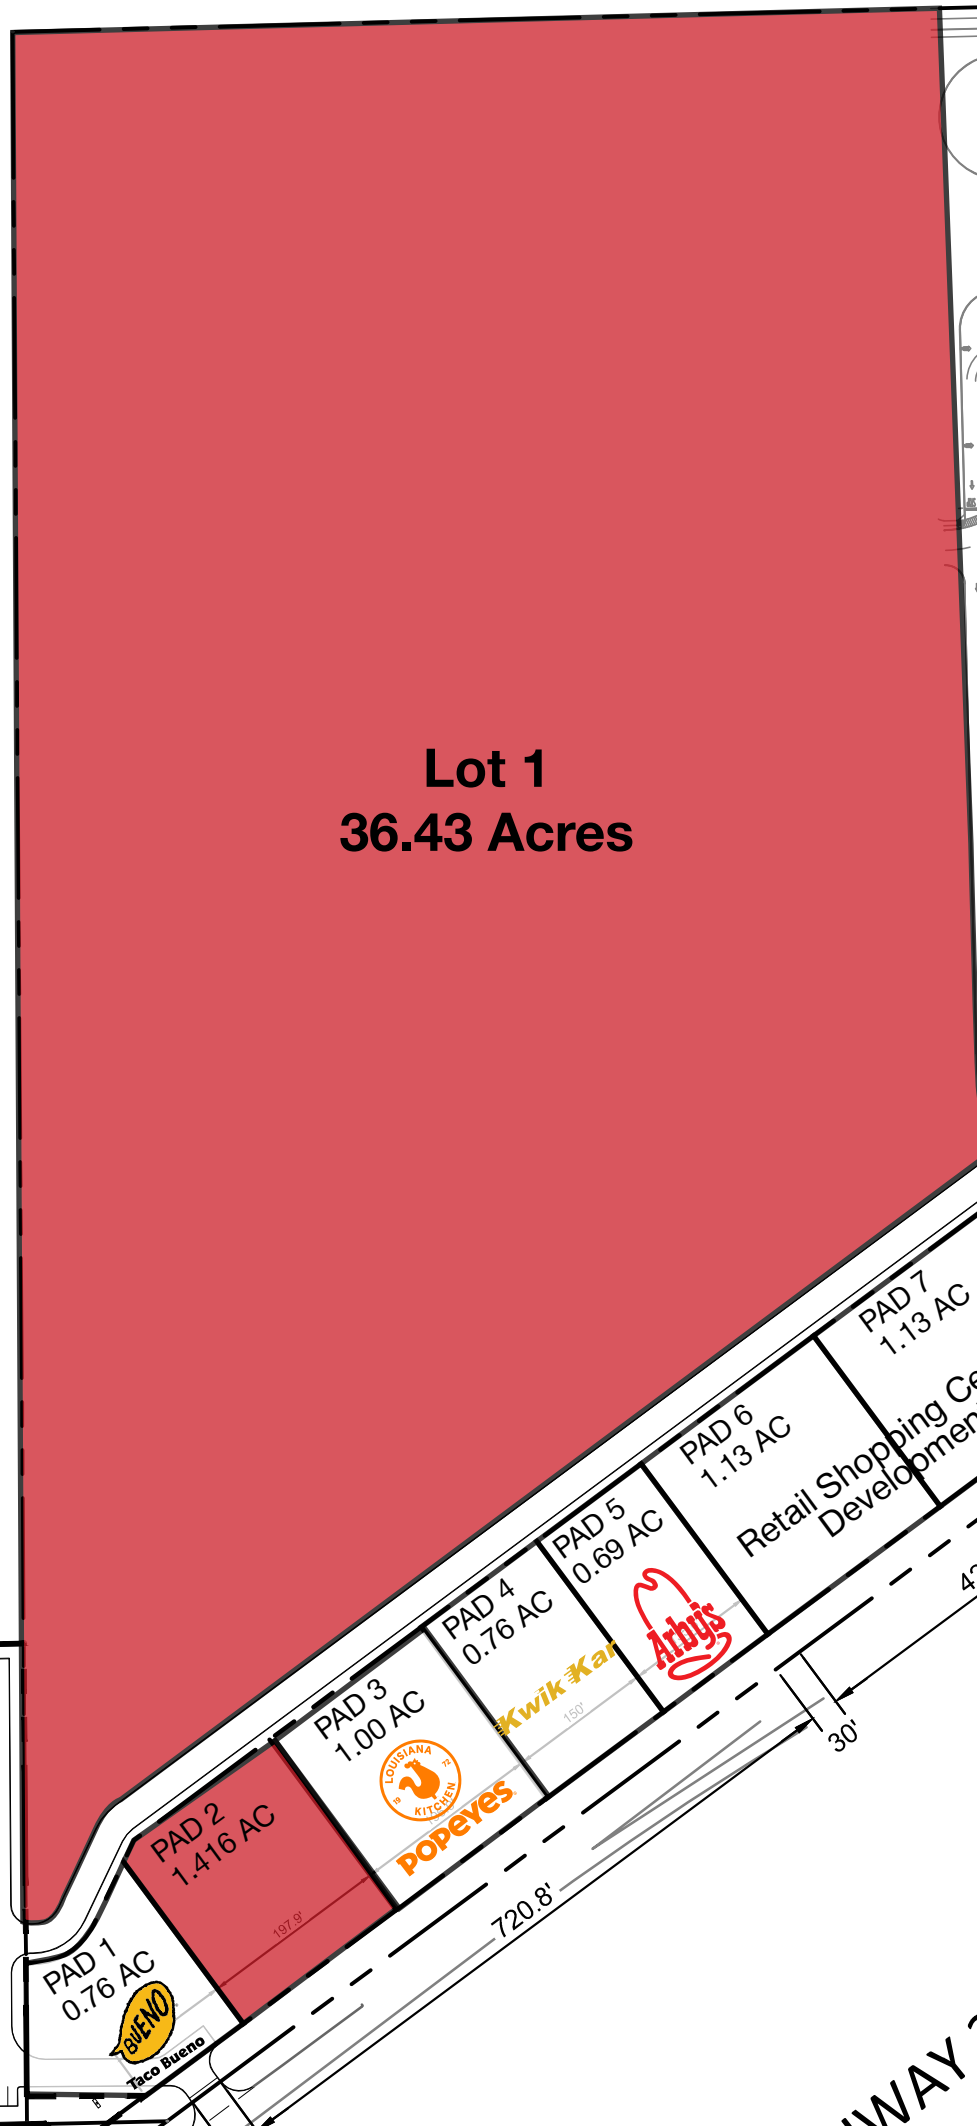

- LOI Working
- At Lease
- Leased
- Under Contract
- Available

	Donut Shop	
--	------------	--

Dentist 3,019 SF	Great Clips 1,157 SF	Nail Salon 2,080 SF	AT&T 2,094 SF
---------------------	-------------------------	------------------------	------------------

Dentist 2,016 SF	Sport Clips 1,203 SF	metro 1,305 SF	Nail Salon 3,007 SF	
---------------------	-------------------------	-------------------	------------------------	--

INTERSTATE HIGHWAY 30

ERBY CAMPBELL BLVD