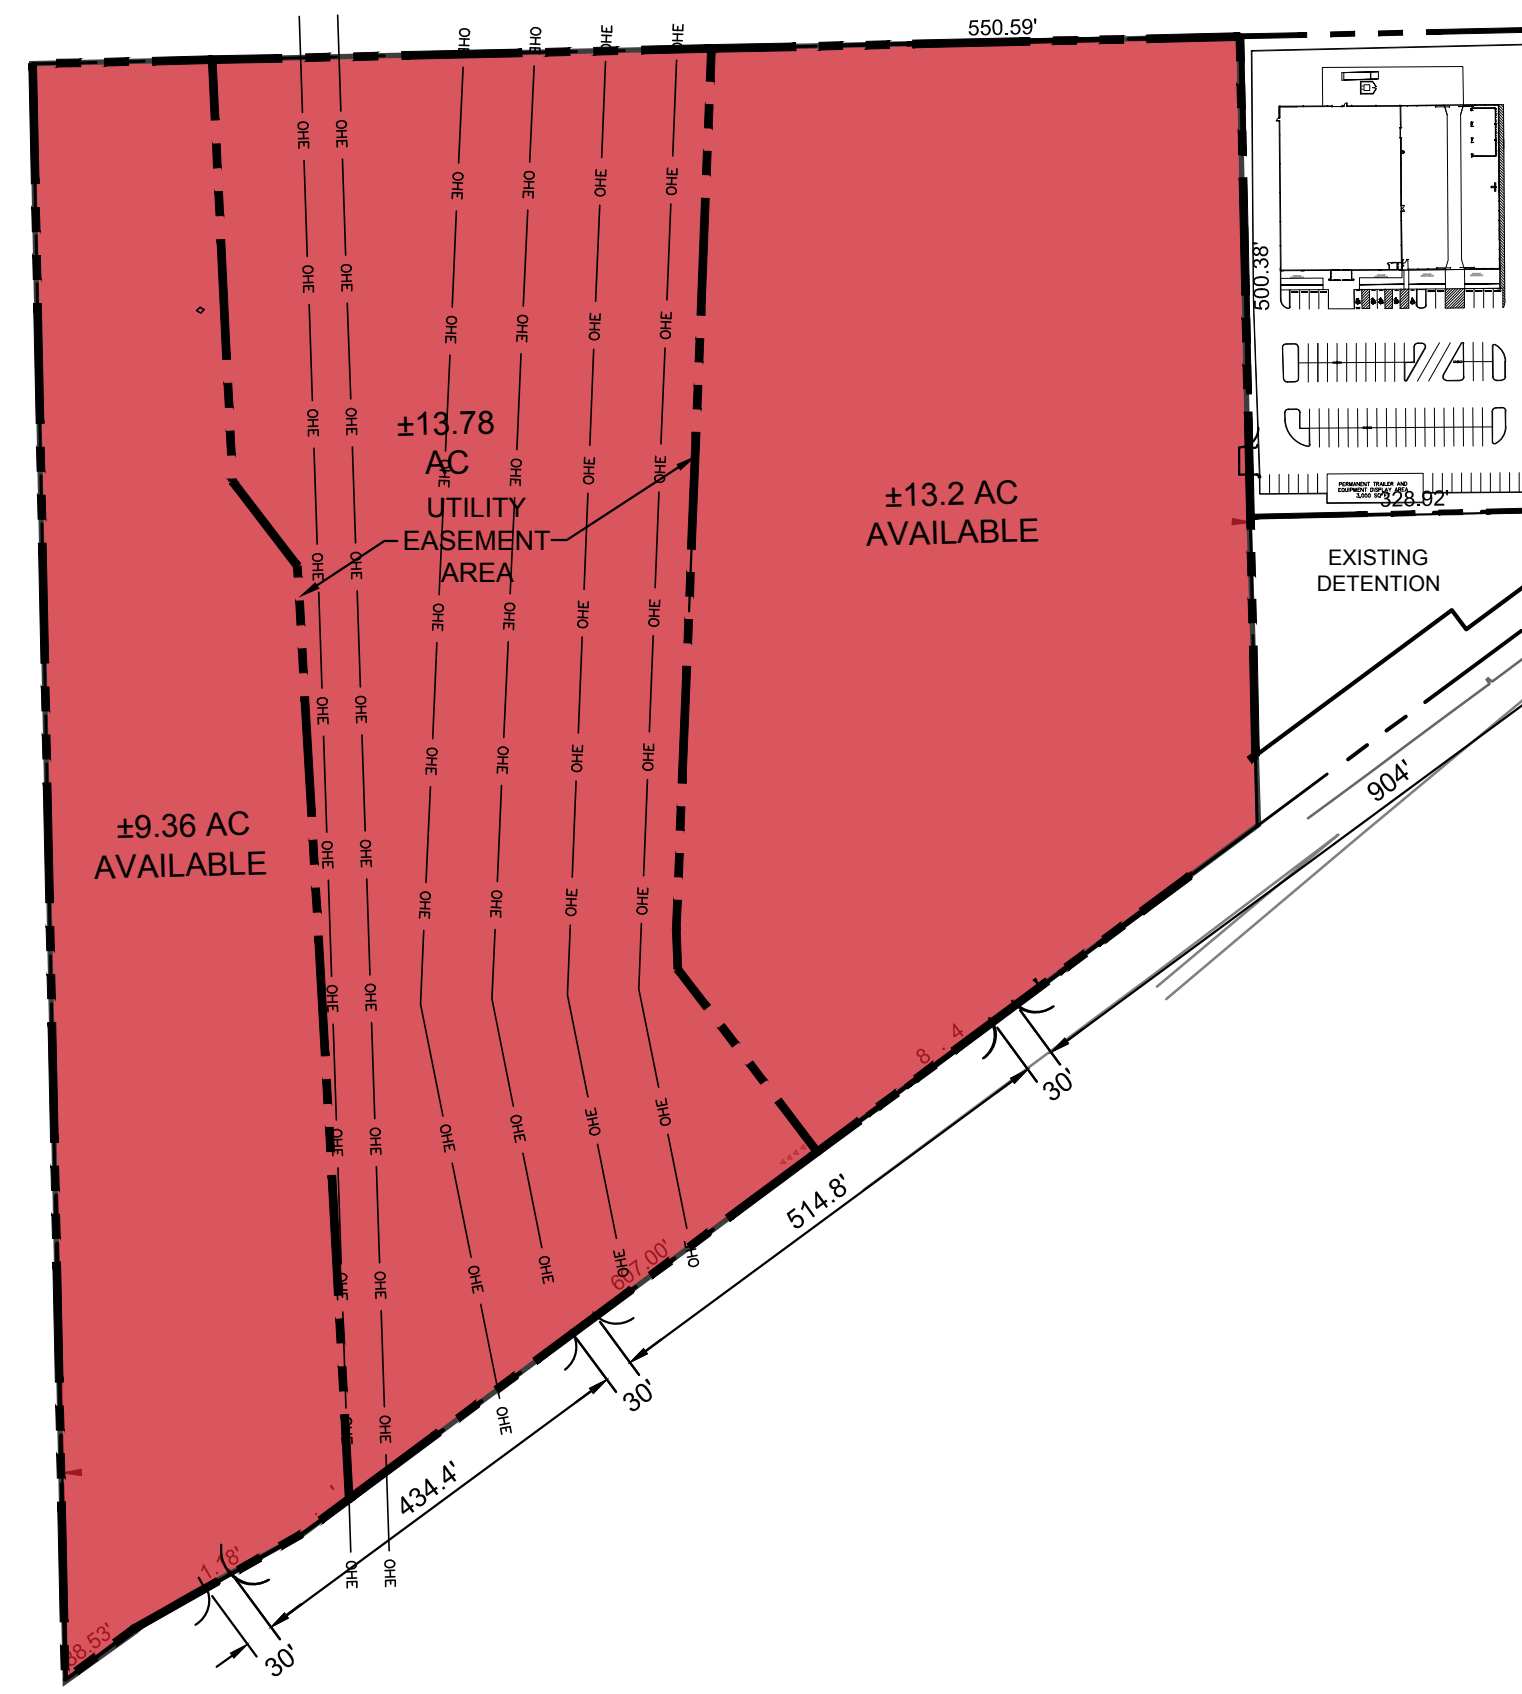

- LOI Working
- At Lease
- Leased
- Under Contract
- Available

	Donut Shop	
--	------------	--

Dentist 3,019 SF	Great Clips 1,157 SF	Nail Salon 2,080 SF	AT&T 2,094 SF
---------------------	-------------------------	------------------------	------------------

Dentist 2,016 SF	Sport Clips 1,203 SF	metro 1,305 SF	Nail Salon 3,007 SF	
---------------------	-------------------------	-------------------	------------------------	--

INTERSTATE HIGHWAY 30

ERBY CAMPBELL BLVD