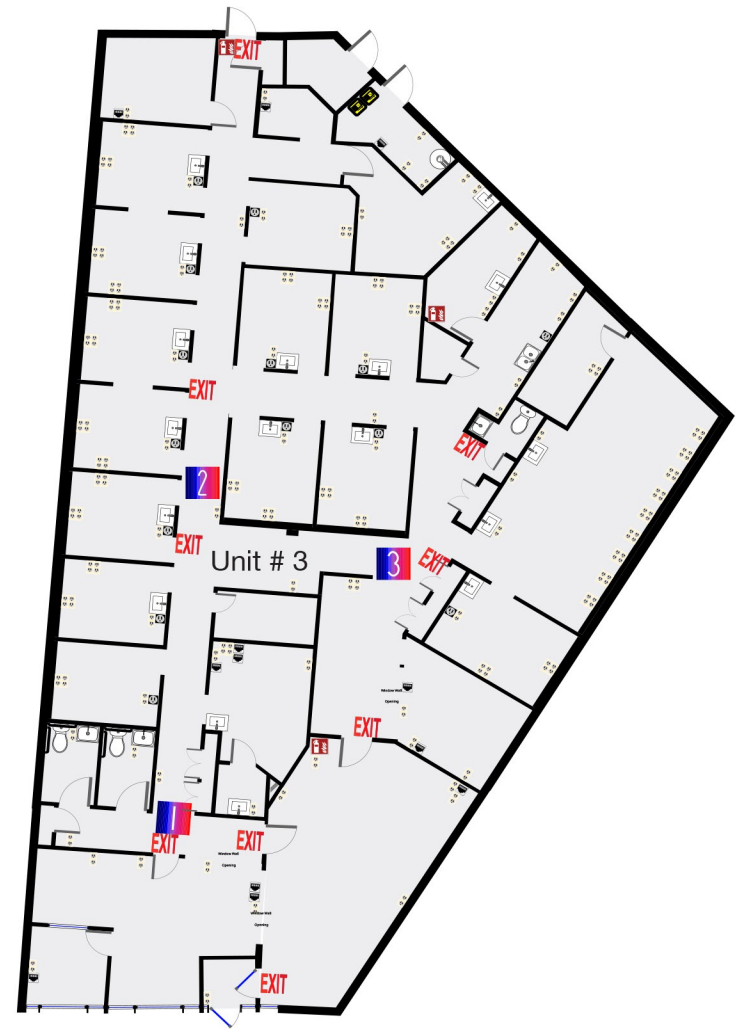

FORMER MONARCH DENTAL SPACE PLAN

CURRENT CONDITION

Rear

1 MAIN FLOOR

Front