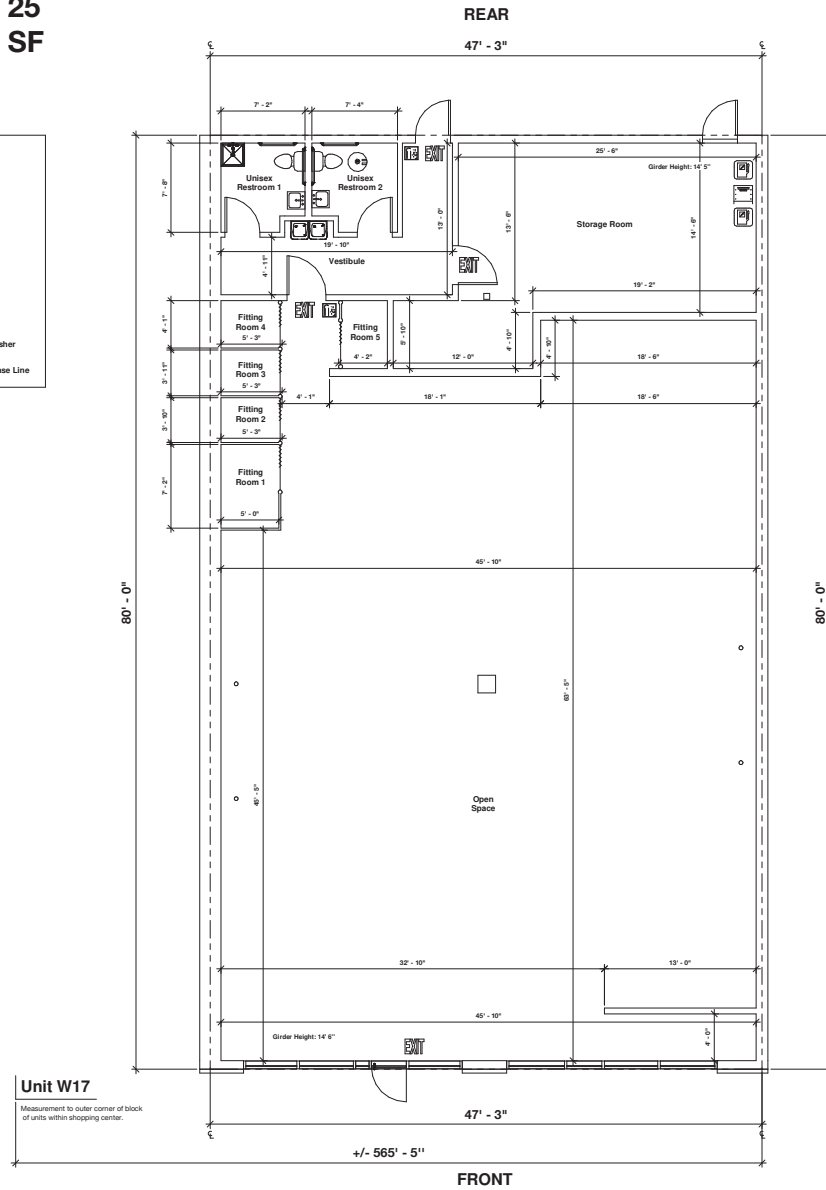

UNIT 25
3,780 SF

LEGEND

	Door
	Toliet
	Kitchen Sink
	Water Heater
	Break Panel
	Transformer
	Exit
	Fire Extinguisher
	Assumed Lease Line

locations
refer
to the