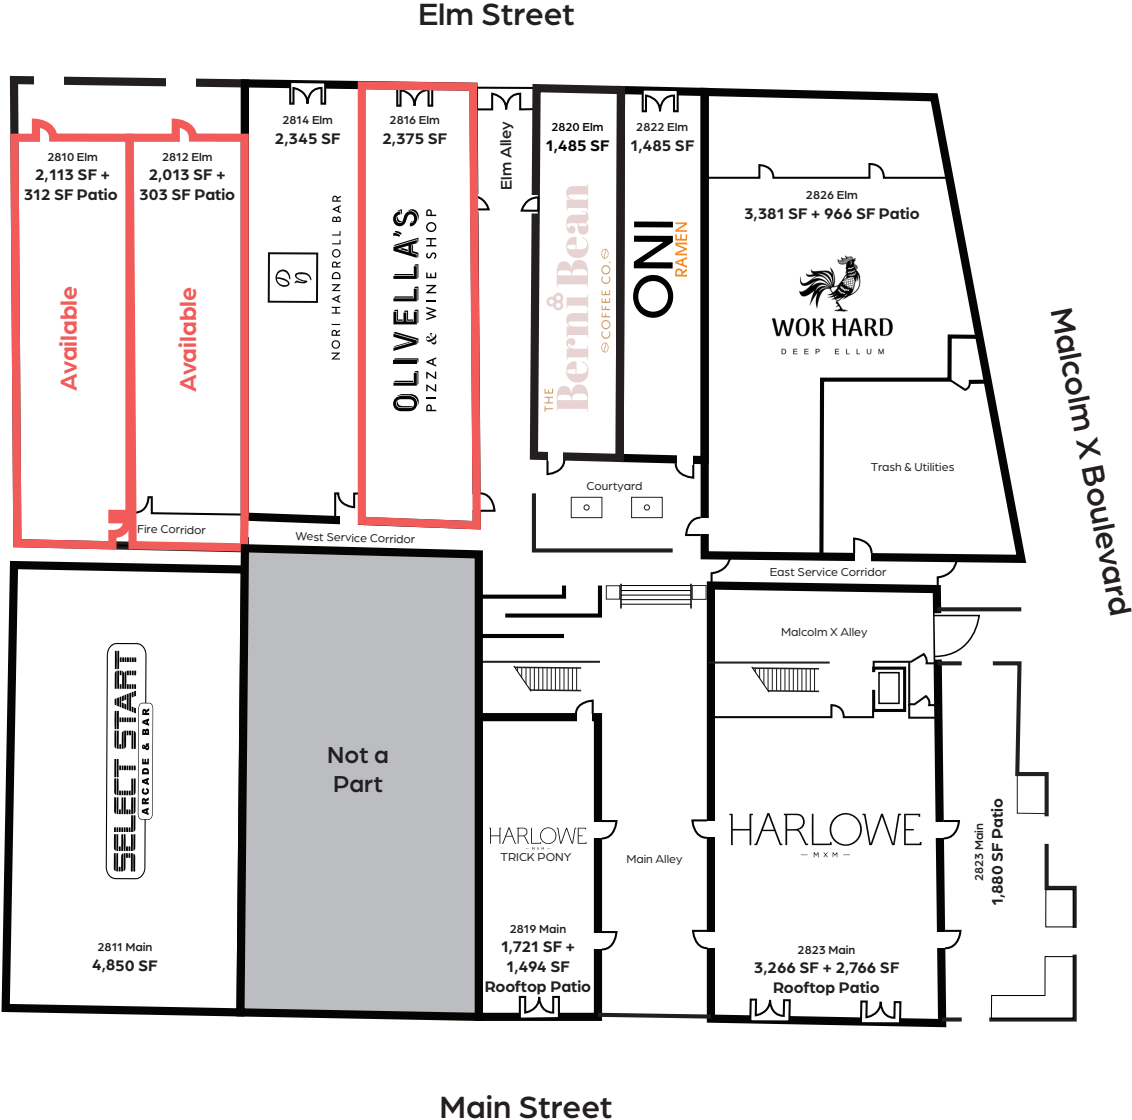

BUZZBREWS

Café Brazil

PECAN LODGE
DEEP ELLUM | TEXAS

STARR

HARLOWE
— M X M —

Louie Louie's
PIANO BAR

Westdale

2800 Block

Trade Area Aerial

2800 Block

Oblique Aerial

2800 Block

Zoom Aerial

2800 Block

Site Plan

Leasing Information