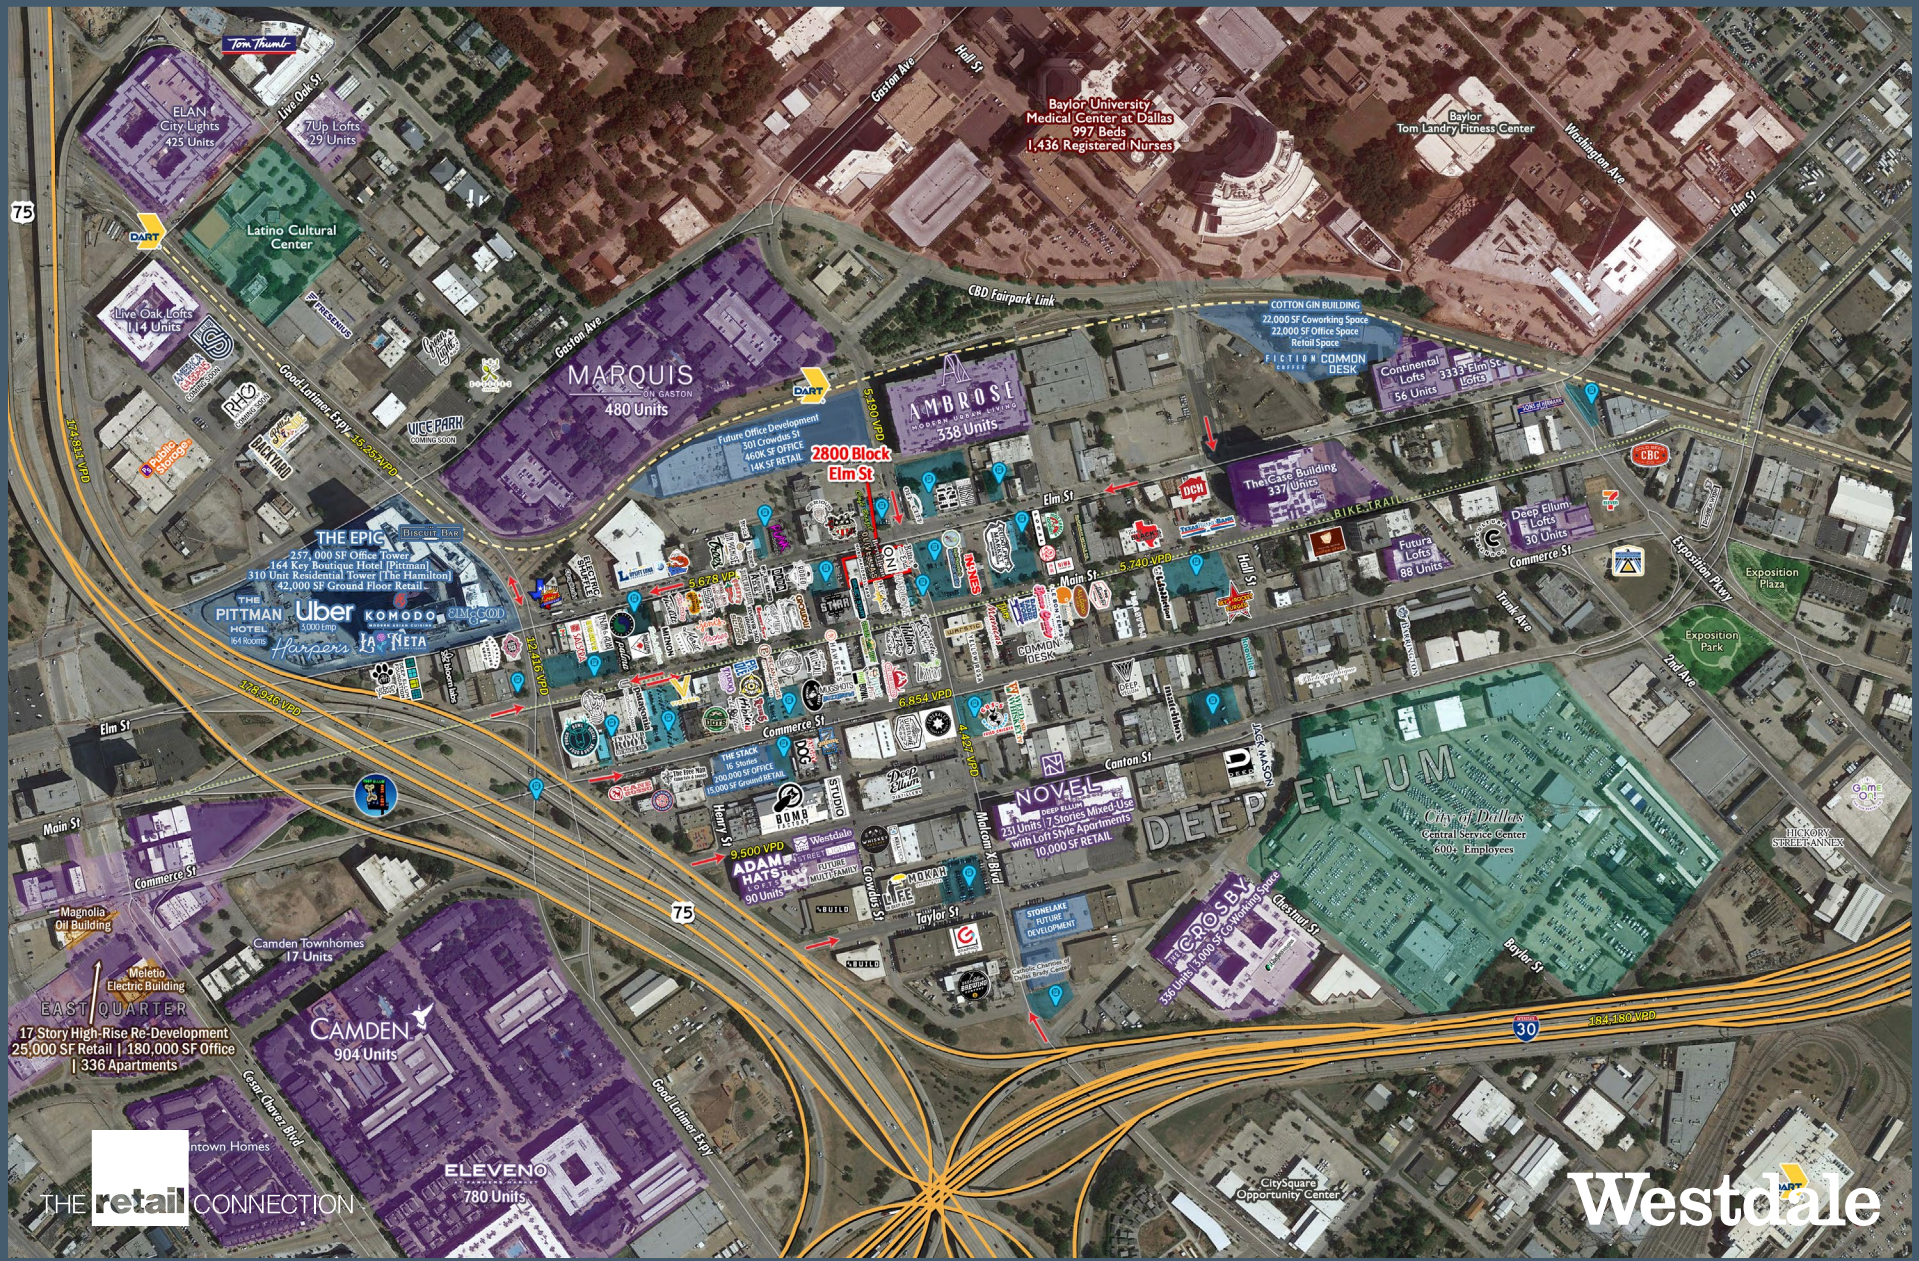

2800 Block

2800 Block

Demographics and Area Retailers

3-Mile Radius:

172,757
Population

93,046
Households

297,718
Daytime Population

\$119,325
Average HHI

34.8
Median Age

72%
College Educated

Area Retailers:

**ANGRY
DOG**

**FUZZY'S
TACO SHOP**

**TWISTED
ROOT
BURGER CO.**

**7
ELEVEN**

CANE Rosso

BUZZBREWS

Café Brazil

PECAN LODGE
DEEP ELLUM | TEXAS

STARR

HARLOWE
— M X M —

Louie Louie's
PIANO BAR

Westdale

2800 Block

Trade Area Aerial

2800 Block

Oblique Aerial

2800 Block

Zoom Aerial

2800 Block

Site Plan

Leasing Information