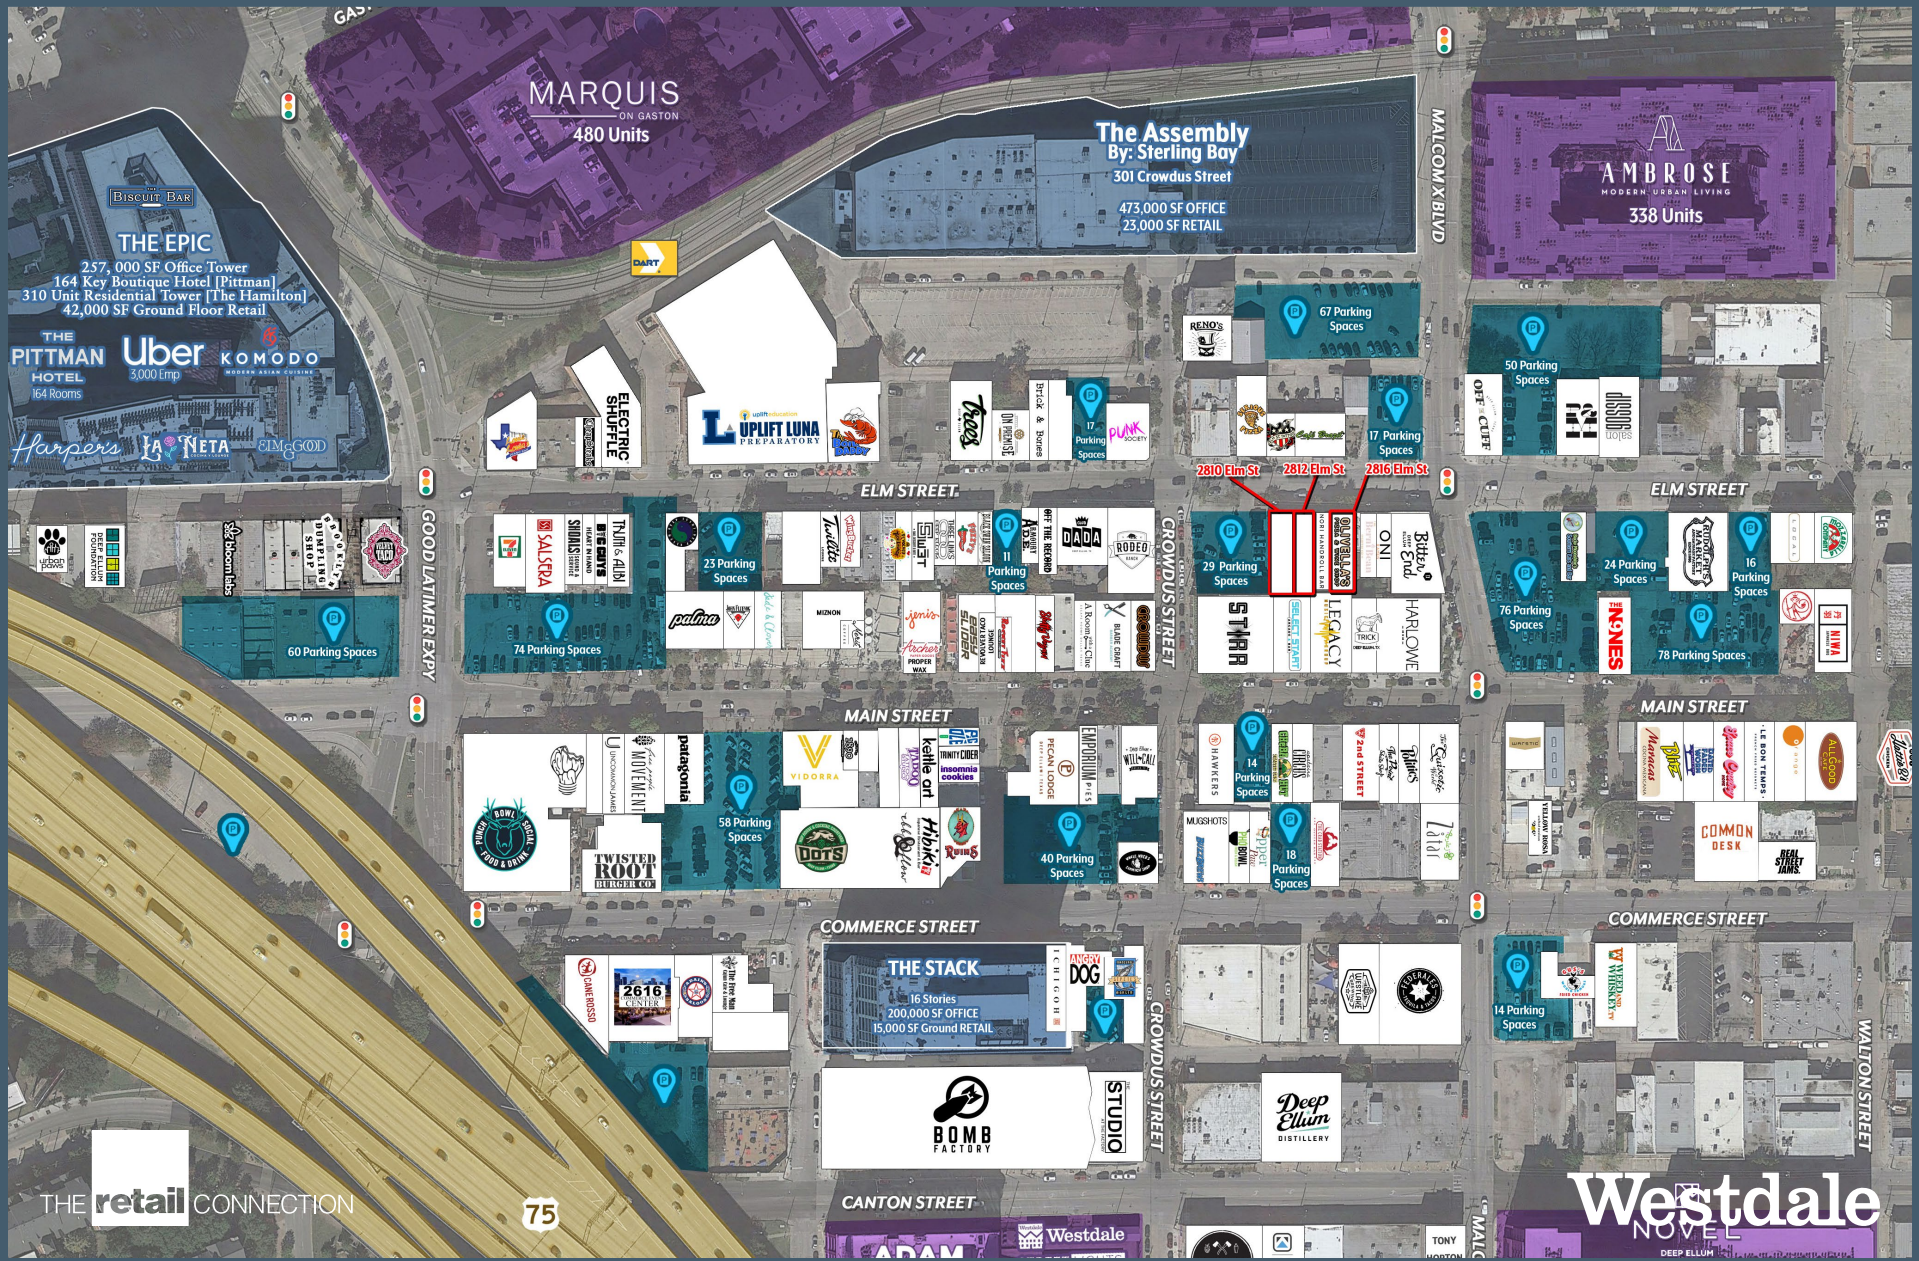

2800 Block

2800 Block

Demographics and Area Retailers

3-Mile Radius:

172,757
Population

93,046
Households

297,718
Daytime Population

\$119,325
Average HHI

34.8
Median Age

72%
College Educated

Area Retailers:

**ANGRY
DOG**

**FUZZY'S
TACO SHOP**

**TWISTED
ROOT
BURGER CO.**

**7
ELEVEN**

CANE Rosso

BUZZBREWS

Café Brazil

PECAN LODGE
DEEP ELLUM | TEXAS

STARR

HARLOWE
— M X M —

Louie Louie's
PIANO BAR

Westdale

2800 Block

Trade Area Aerial

2800 Block

Oblique Aerial

2800 Block

Zoom Aerial

2800 Block

Site Plan

Leasing Information