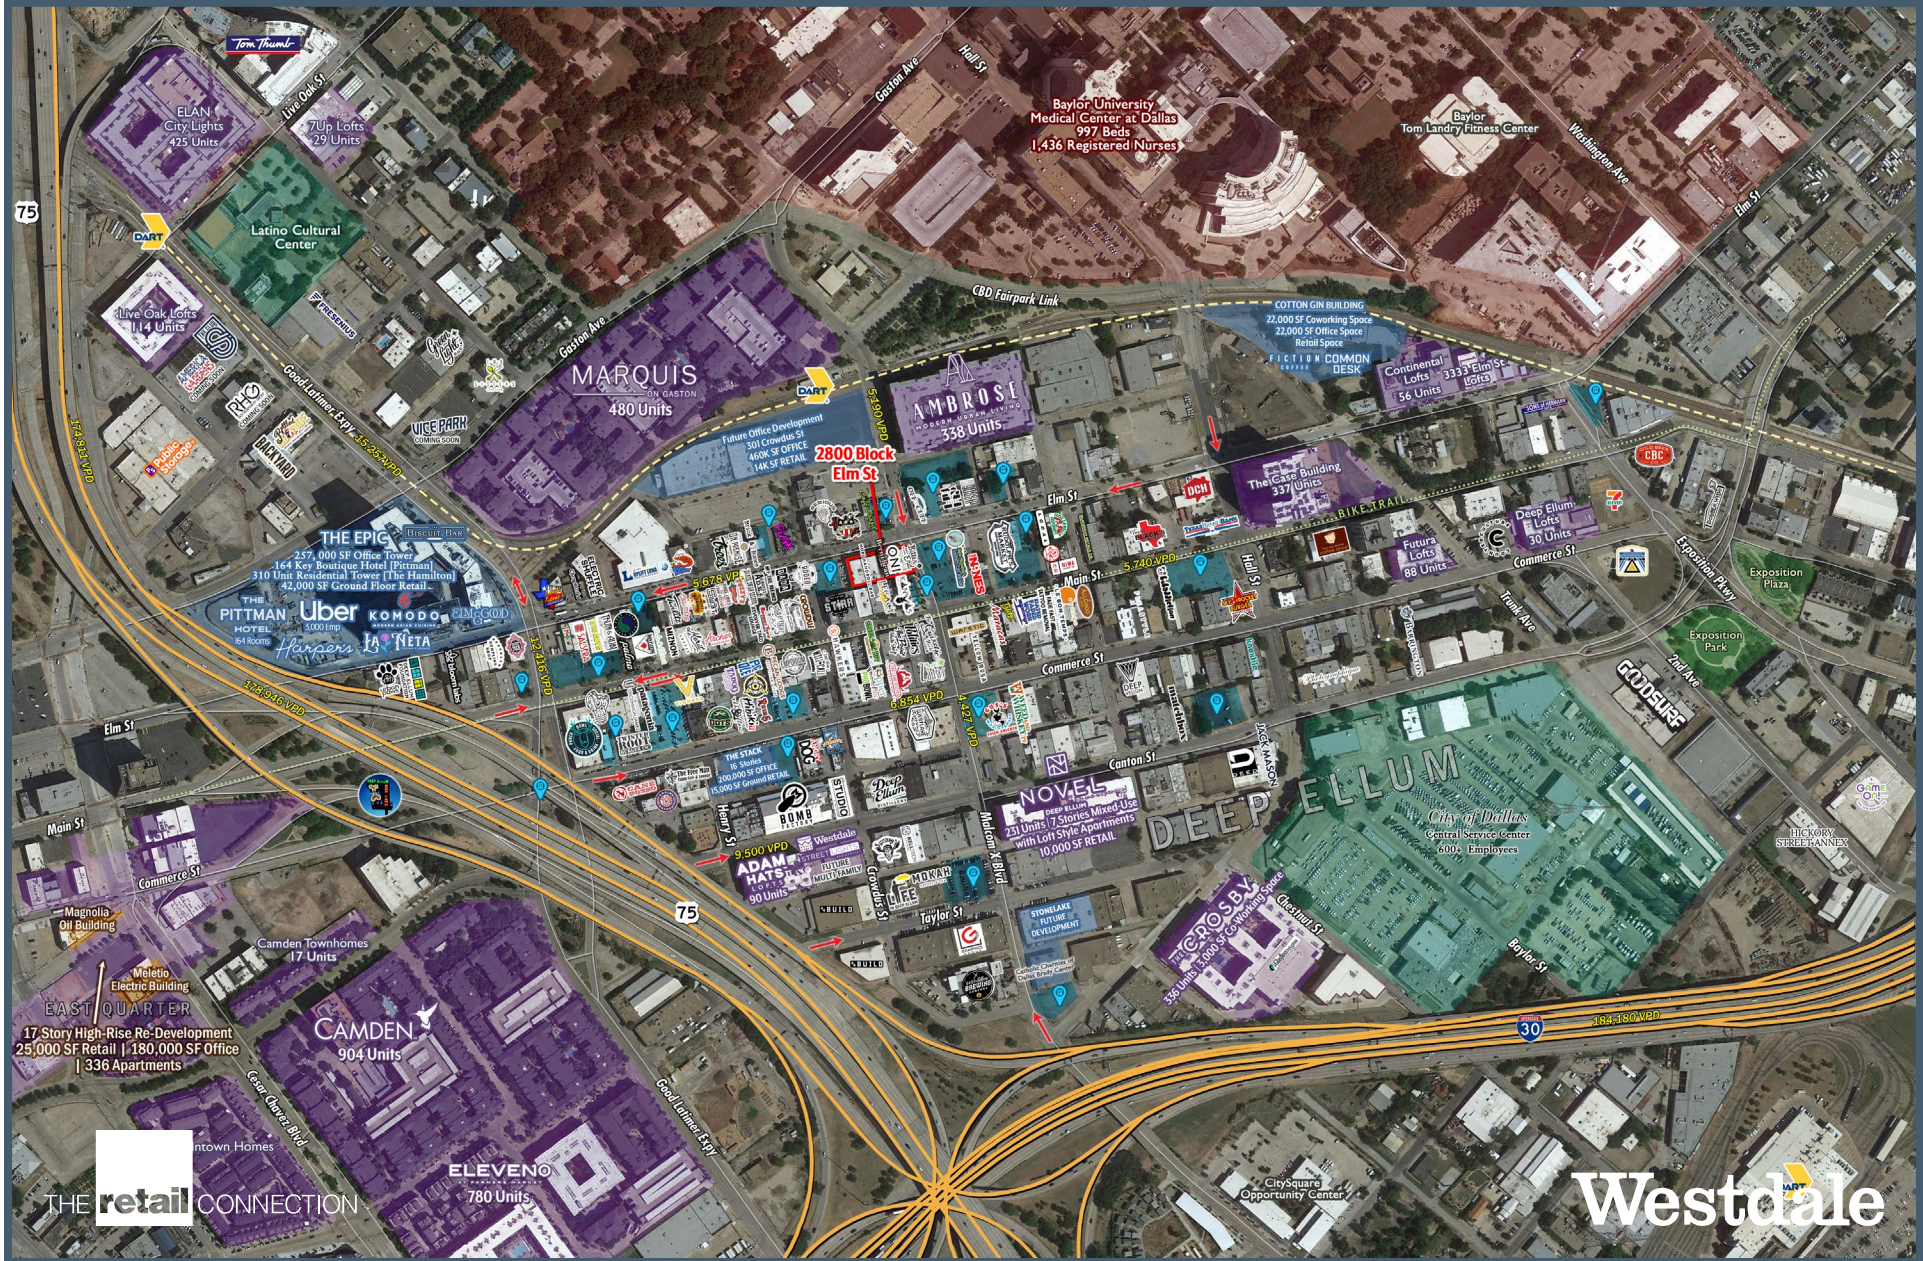

2800 Block

2800 Block

Demographics and Area Retailers

3-Mile Radius:

177,968
Population

97,219
Households

307,758
Daytime Population

\$131,931
Average HHI

33.7
Median Age

65.1%
College Educated

Area Retailers:

**ANGRY
DOG**

**FUZZY'S
TACO SHOP**

**TWISTED
ROOT
BURGER CO.**

**7
ELEVEN**

CANE ROSSO

BUZZBREWS

Café Brazil

P
PECAN LODGE
DEEP ELLUM | TEXAS

STARR

HARLOWE
— M X M —

Louie Louie's
PIANO BAR

Westdale

2800 Block

Trade Area Aerial

2800 Block

Oblique Aerial

THE retail CONNECTION

Westdale

2800 Block

Zoom Aerial

2800 Block