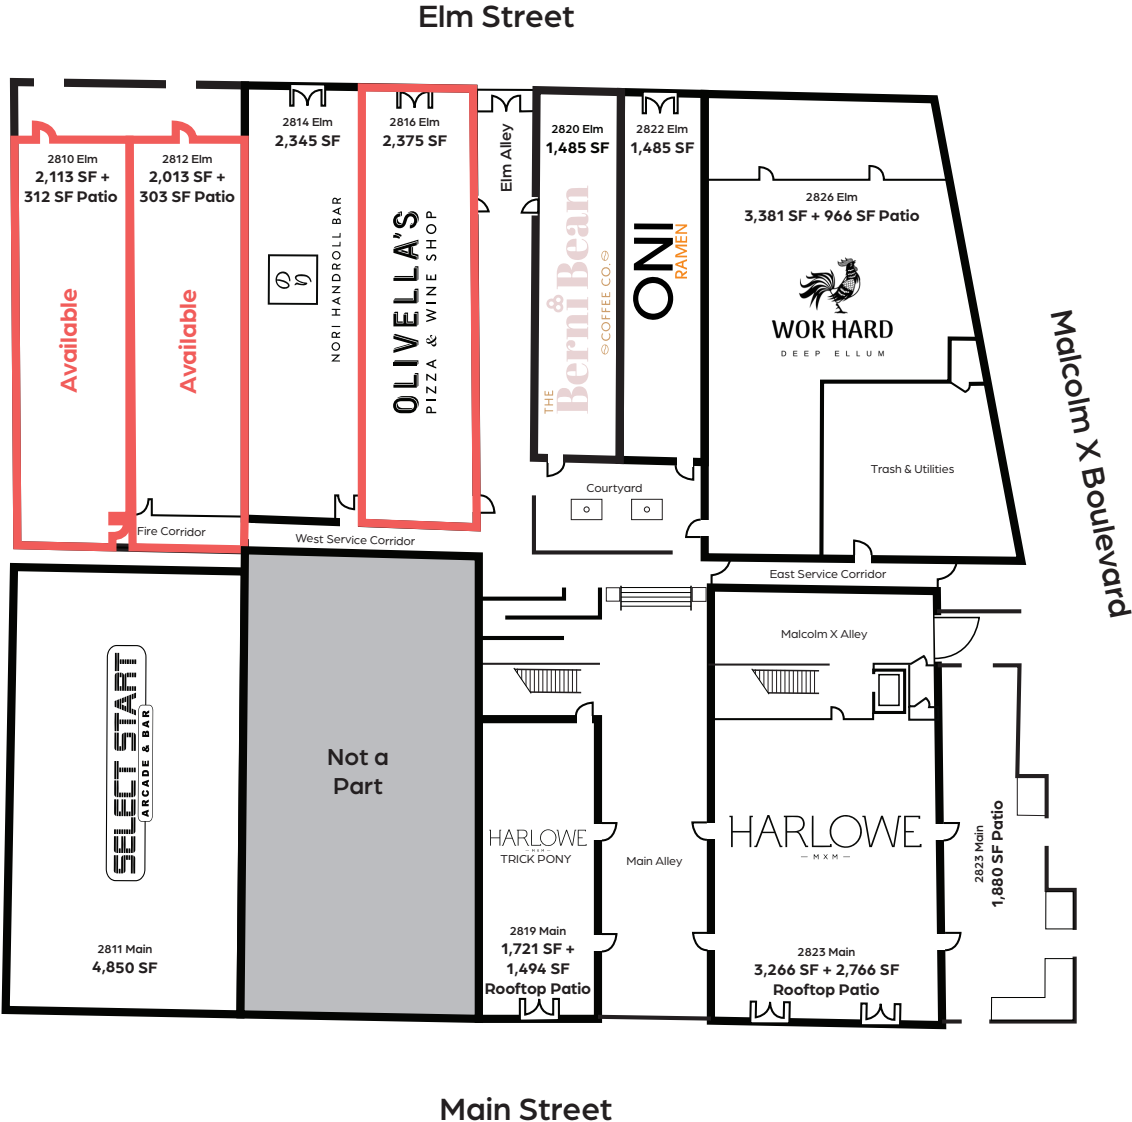

2800 Block

Site Plan