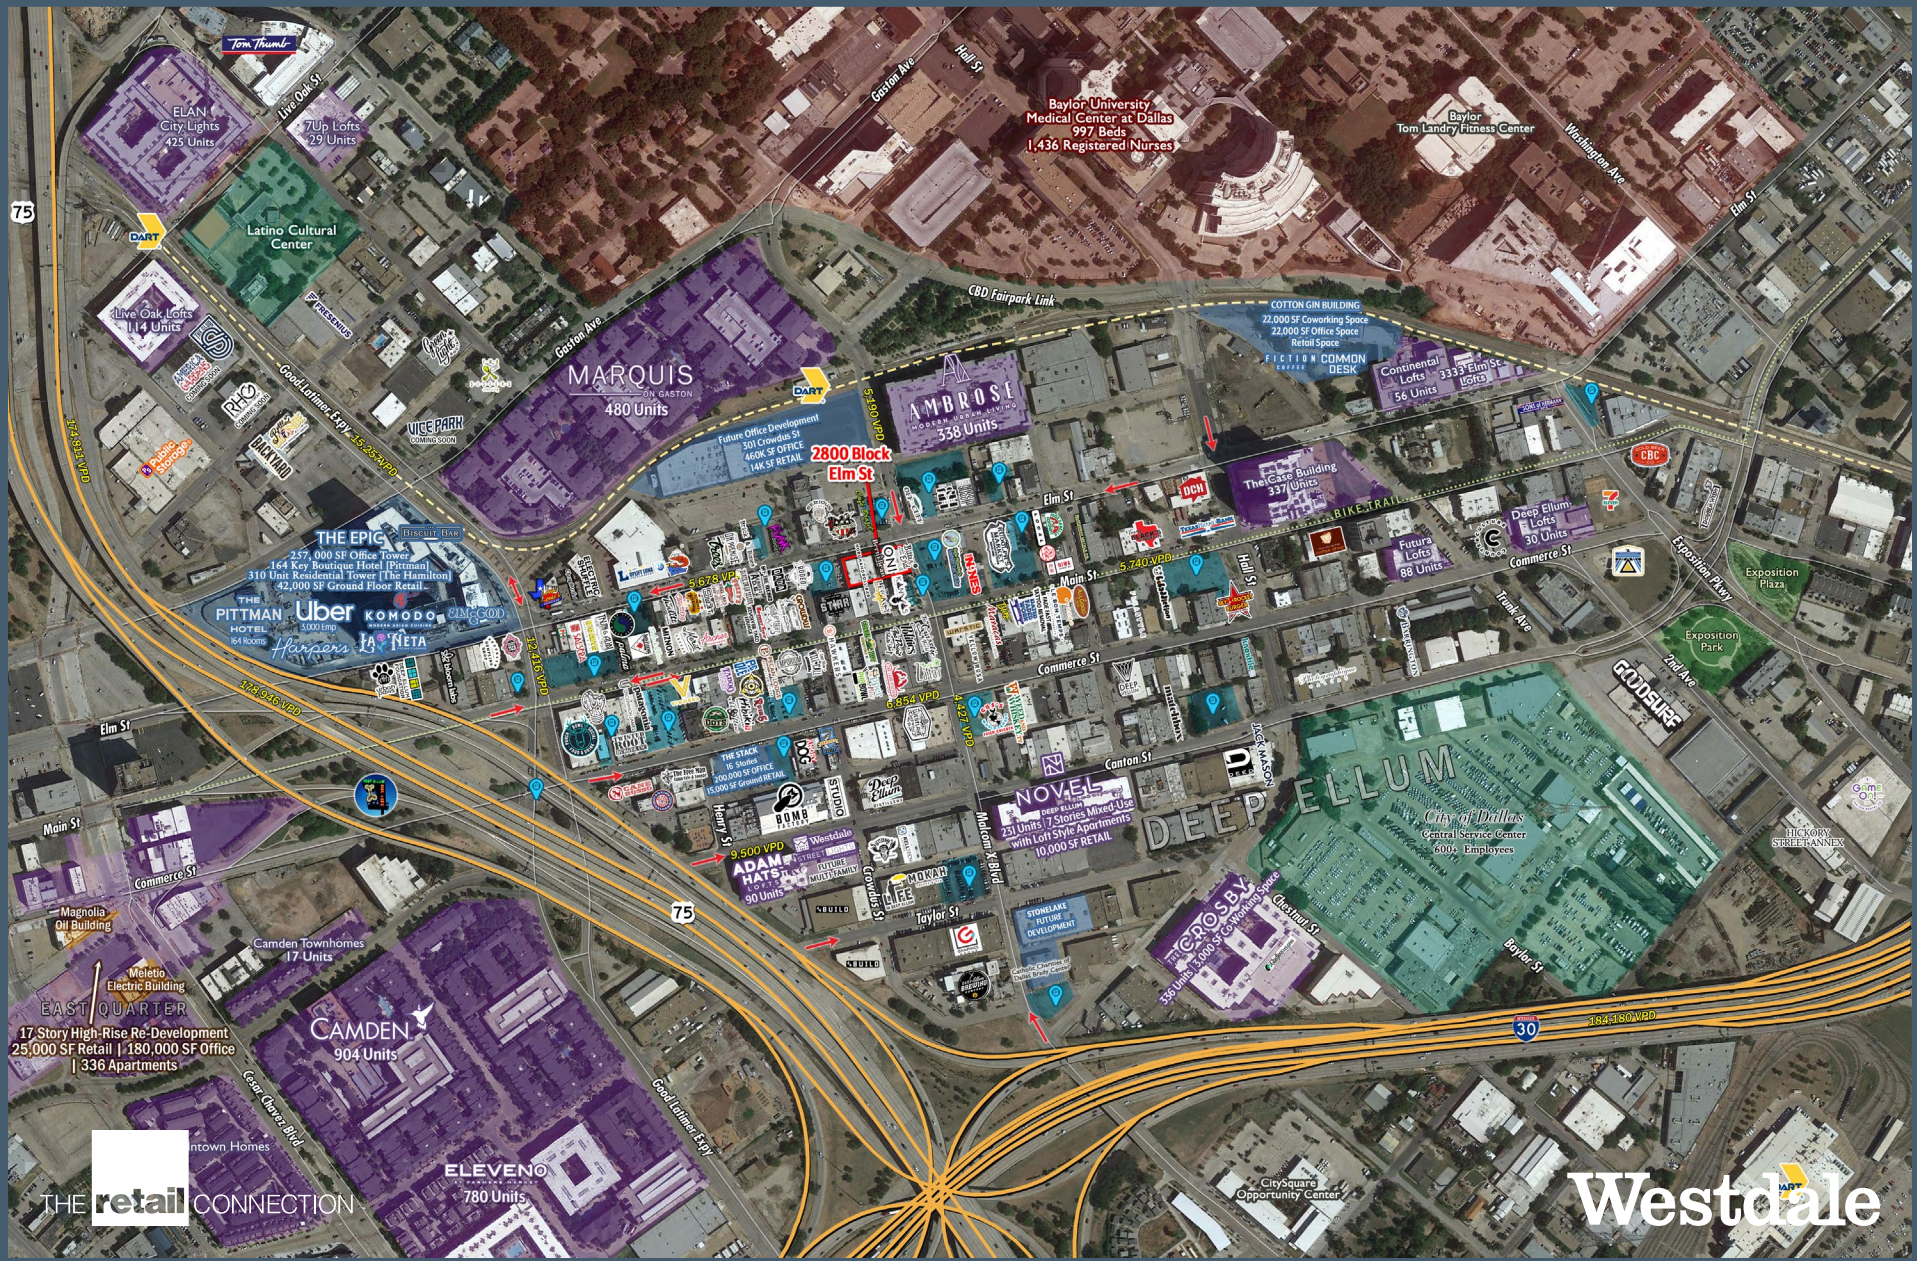

2800 Block

Trade Area Aerial