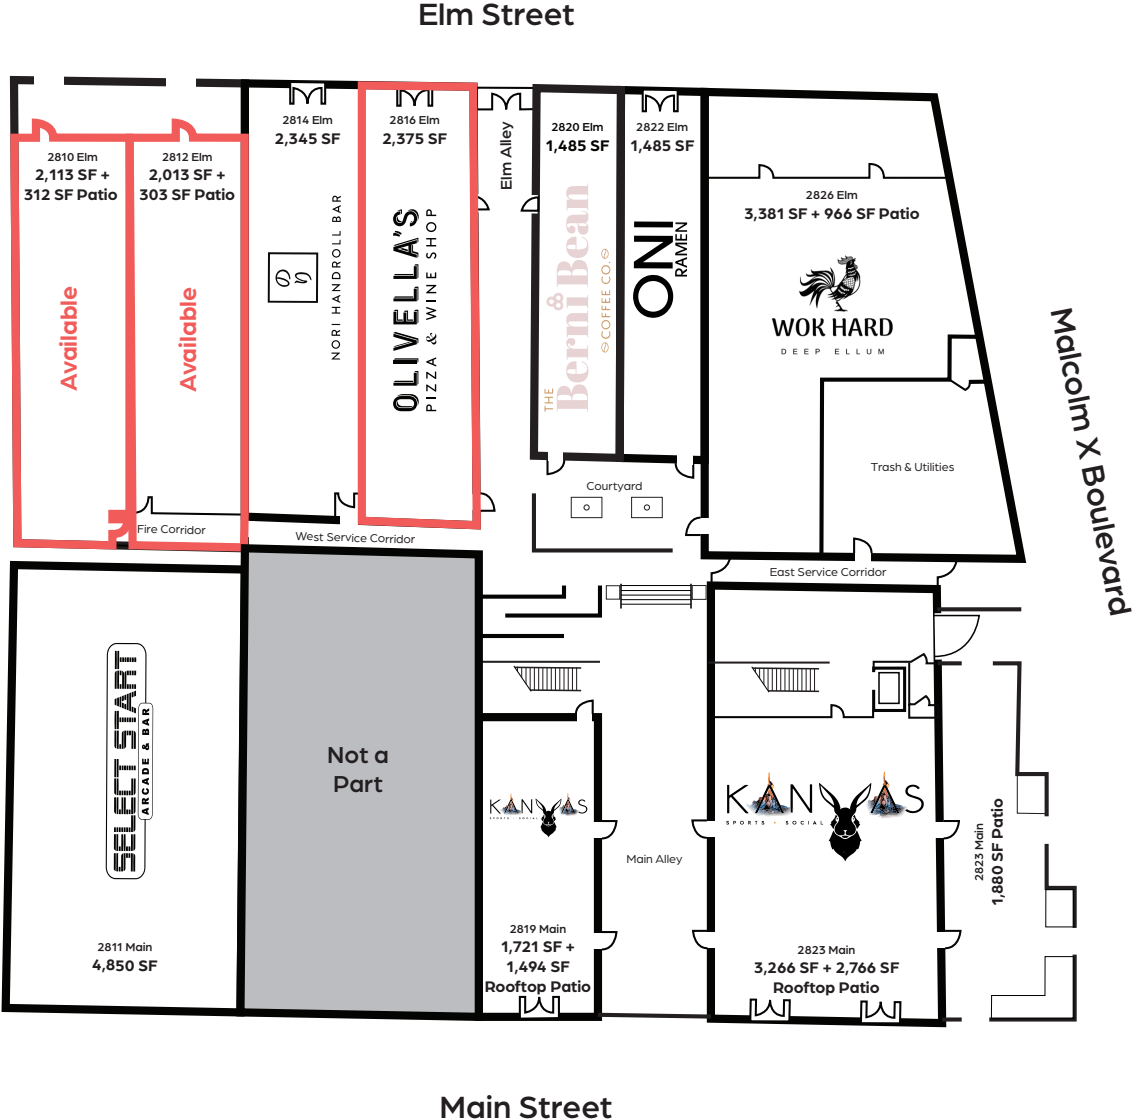

Trade Area Aerial

2800 Block

Zoom Aerial

2800 Block

Site Plan

Leasing Information

Shelley Taylor

214.572.8423