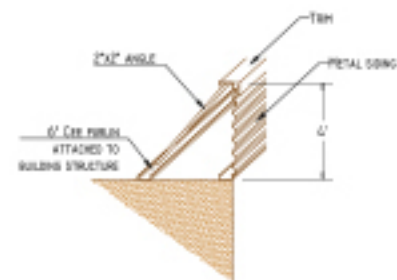

West Elevation

North Elevation

South Elevation

East Elevation

Stucco Paint: SW 6143 Basket Weave
 Stone: Coronado Stone
 Metal Siding: MBCT 7.2 Panel, Charcoal Gray

Parapet Cross Section

Fascia Cross Section

Canopy Cross Section

Canopy Isometric