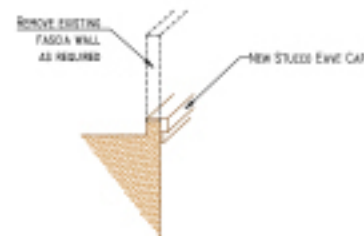

West Elevation

North Elevation

South Elevation

East Elevation

Stucco Paint: SW 6143 Basket Weave
 Stone: Coronado Stone
 Metal Siding: MBCT 7.2 Panel, Charcoal Gray

Parapet Cross Section

Fascia Cross Section

Canopy Cross Section

Canopy Isometric