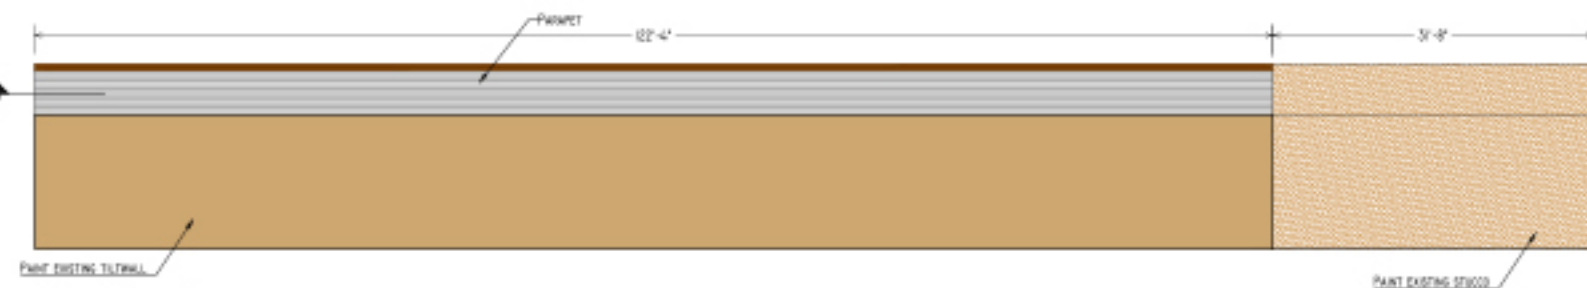

West Elevation

North Elevation

South Elevation

East Elevation

Stucco Paint: SW 6143 Basket Weave
 Stone: Coronado Stone
 Metal Siding: MBCT 7.2 Panel, Charcoal Gray

Parapet Cross Section

Fascia Cross Section

Canopy Cross Section

Canopy Isometric