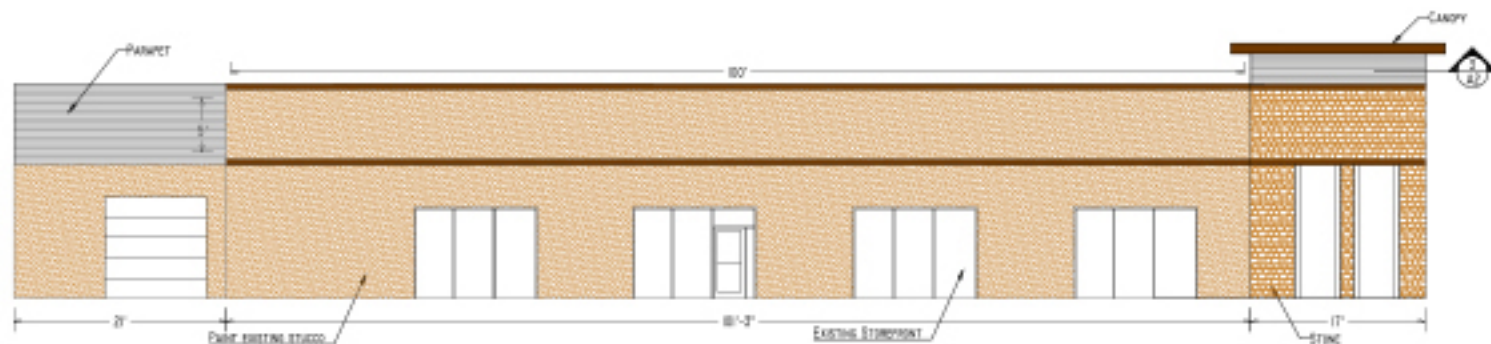

West Elevation

North Elevation

South Elevation

East Elevation

Stucco Paint: SW 6143 Basket Weave
 Stone: Coronado Stone
 Metal Siding: MBCT 7.2 Panel, Charcoal Gray

Parapet Cross Section

Fascia Cross Section

Canopy Cross Section

Canopy Isometric