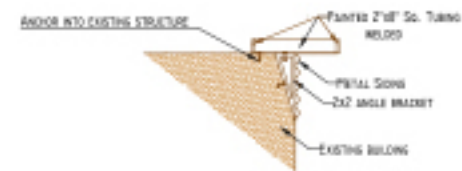

West Elevation

North Elevation

South Elevation

East Elevation

Stucco Paint: SW 6143 Basket Weave
 Stone: Coronado Stone
 Metal Siding: MBCT 7.2 Panel, Charcoal Gray

Parapet Cross Section

Fascia Cross Section

Canopy Cross Section

Canopy Isometric