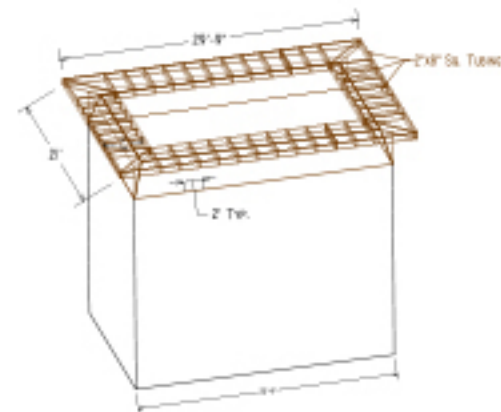

West Elevation

North Elevation

South Elevation

East Elevation

Stucco Paint: SW 6143 Basket Weave
 Stone: Coronado Stone
 Metal Siding: MBCT 7.2 Panel, Charcoal Gray

Parapet Cross Section

Fascia Cross Section

Canopy Cross Section

Canopy Isometric